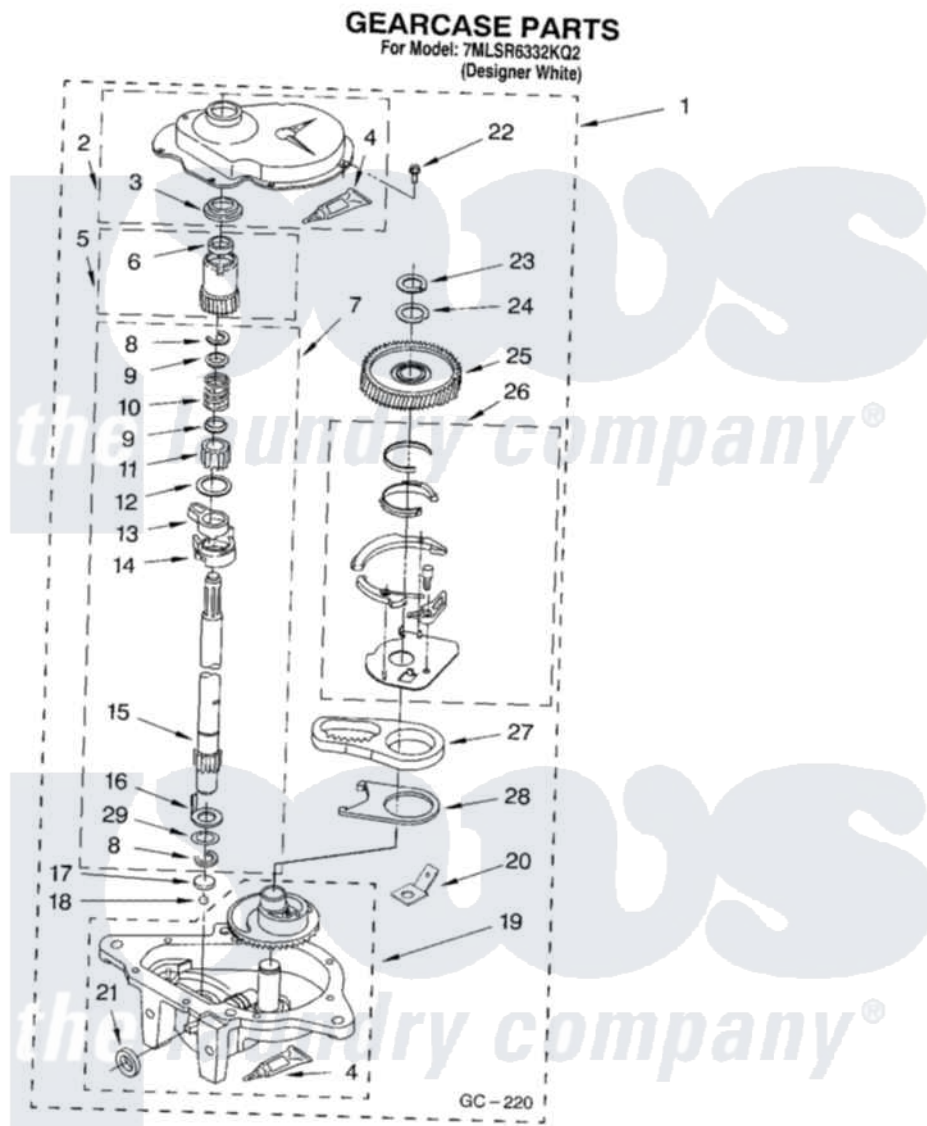

# Whirlpool 7MLSR6332KQ2 08 - GEARCASE PARTS

12

8179994

Whirlpool Residential Whirlpool 7MLSR6332KQ2 Washer Parts Parts Diagram 08 - GEARCASE PARTS  
Click on the part number to view part

Item	Original Part Number	Replaced By	Status	Part Description
1	8532118	<a href="#">3360629</a>		Gearcase
2	<a href="#">285202</a>			Cover, Gearcase
3	<a href="#">3349985</a>			Seal, Gearcase Cover
4	<a href="#">285195</a>			Sealer Sealer, Gasket
5	63320	<a href="#">285362</a>		Gear and Pinion
6	<a href="#">356427</a>			Seal, Spin Pinion
7	<a href="#">389387</a>			Shaft, Agitator
8	90369		Not Available	Ring, Retaining (2)
9	<a href="#">62677</a>			Retainer, Spring
10	<a href="#">62676</a>			Spring, Agitator
11	63273	<a href="#">285509</a>		Shaft, Agitator
12	<a href="#">62619</a>			Washer, Agitator Gear
13	62580	<a href="#">285206</a>		Cam-Agitator
14	62581	<a href="#">285206</a>		Cam-Agitator
15	<a href="#">285509</a>			Shaft, Agitator
16	<a href="#">62618</a>			Washer, Cam Thrust

17	16018	<a href="#">285205</a>	Bearing
18	85529	<a href="#">285205</a>	Bearing
19	389230	<a href="#">285515</a>	Gearcase
20	3949116	Not Available	BLOCK TAB, TERMINAL
21	<a href="#">285352</a>		Seal Kit, Thrust Plug
22	<a href="#">3351614</a>		Screw, Gearcase Cover Mounting
23	3362552	<a href="#">285765</a>	Ring-Retrn
24	285735	<a href="#">285766</a>	Washer Kit, Thrust
25	62570	<a href="#">285362</a>	Gear and Pinon
26	388253	<a href="#">999516</a>	Shelf-Glas
27	3349296	<a href="#">8546456</a>	Rack, Connecting
28	<a href="#">62621</a>		Actuator, Shift
29	<a href="#">388815</a>		Washer, Intermediate 1 3976263 Miscellaneous Parts Bag 2 3976300 Washer, Inlet Hose 3 3366913 Clamp, Hose