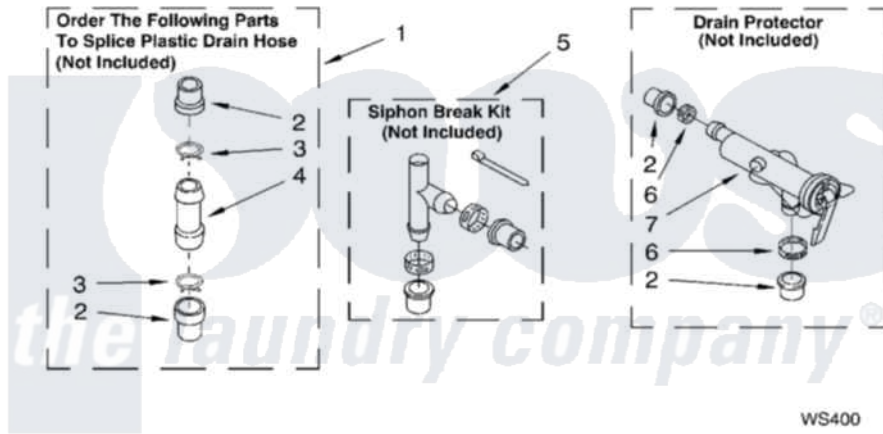

Whirlpool 7MLSR6332KQ2 09 - WATER SYSTEM PARTS

WATER SYSTEM PARTS

For Model: 7MLSR6332KQ2
(Designer White)

8179994

13

Whirlpool [Residential Whirlpool 7MLSR6332KQ2 Washer Parts](#) Parts Diagram 09 - WATER SYSTEM PARTS
Click on the part number to view part

Item	Original Part Number	Replaced By	Status	Part Description
1	285442			Water System Parts
2	285321			Water System Parts
3	370447	285655		Clamp, Hose
4	16272			Connector, Straight
5	285320			Water System Parts
6	65349	285655		Clamp, Hose
7	367031			Water System Parts