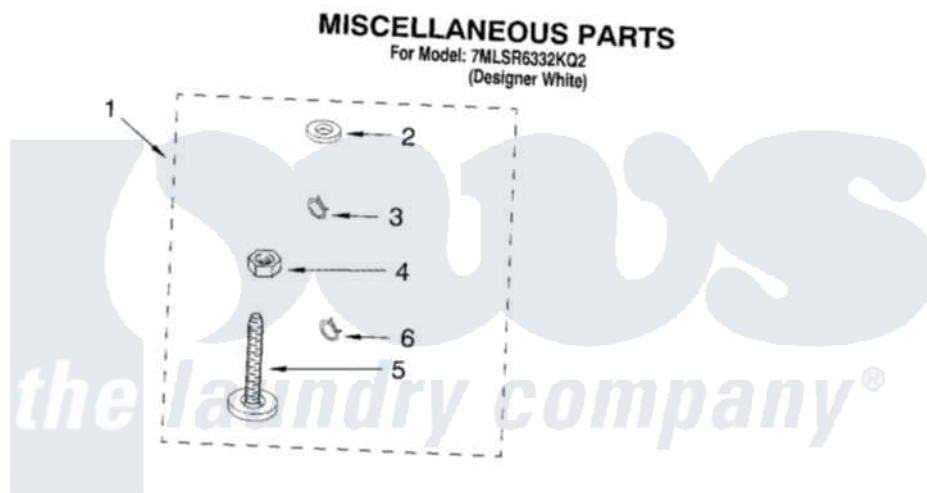

**Whirlpool 7MLSR6332KQ2 10 - MISCELLANEOUS PARTS OPTIONAL PARTS (NOT INCLUDED)**

Whirlpool [Residential Whirlpool 7MLSR6332KQ2 Washer Parts](#) Parts Diagram 10 - MISCELLANEOUS PARTS  
OPTIONAL PARTS (NOT INCLUDED)  
[Click on the part number to view part](#)

Item	Original Part Number	Replaced By	Status	Part Description
1	3976263	<a href="#">285654</a>		Parts-Misc
2	3976300	<a href="#">16123</a>		Washer Inlet-Hose Miscellaneous Parts Must be Ordered Separately.
3	3366912	<a href="#">356138</a>		Clamp, Hose
4	<a href="#">3359452</a>			Nut, Lock
5	389102	<a href="#">W10001130</a>		Foot, Leveling
6	3366913	<a href="#">3357331</a>		Clamp, Drain
"	<a href="#">72017</a>			Paint, Touch-Up
"	<a href="#">350938</a>			Paint, Pressurized Spray B
"	<a href="#">350930</a>			Paint, Pressurized Spray B
"	<a href="#">799344</a>			Paint, Touch-Up )
"	N/A		Not Available	OIL
"	<a href="#">350572</a>			Oil
"	N/A		Not Available	LUBRICANT