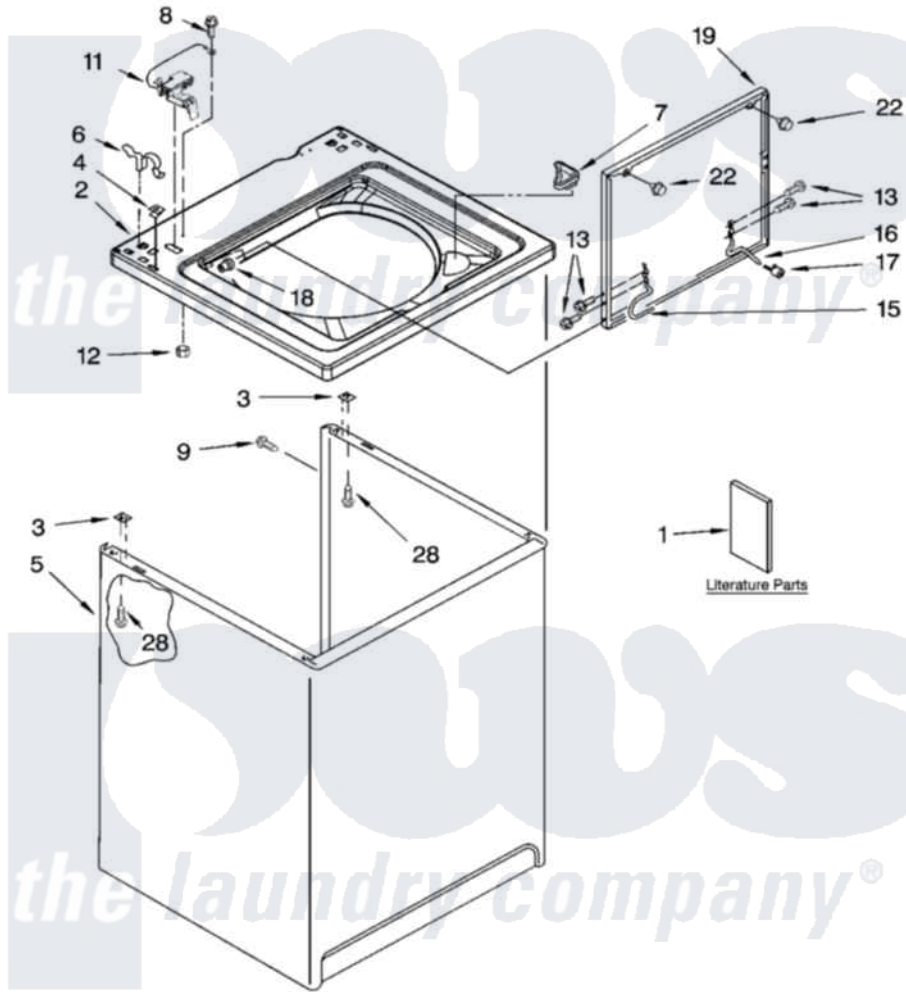

Whirlpool 7MLSR6332KQ3 01 - TOP AND CABINET PARTS

TOP AND CABINET PARTS

For Model: 7MLSR6332KQ3
(Designer White)

AUTOMATIC
WASHER

10-03 Litho in U.S.A. (drd)

1

Part No. 8180146

Whirlpool [Residential Whirlpool 7MLSR6332KQ3 Washer Parts](#) Parts Diagram 01 - TOP AND CABINET PARTS
Click on the part number to view part

Item	Original Part Number	Replaced By	Status	Part Description
1	LIT3954763		Not Available	Literature Parts (Installation Instructions)
"	LIT8539737		Not Available	Literature Parts (Use & Care Guide)
"	LIT8542484		Not Available	Literature Parts (Wiring Diagram)
"	LIT8539772		Not Available	Literature Parts (Energy Guide (Mexico))
2	8318064			Top
3	62750			Spacer, Cabinet To Top (4)
4	357213			Nut, Push-In
5	63424			Cabinet
6	62780			Clip, Top And Cabinet And Rear Panel
7	3362952			Dispenser, Bleach
8	3351614			Screw, Gearcase Cover Mounting
9	3357011	308685		Side Trim)
11	8318084			Switch, Lid

12	3400901	680762	Nut
13	3351355	W10119828	Screw, Lid Hinge Mounting
15	8318088		Hinge, Lid
16	54583		Hinge, Lid
17	19119		Bumper, Lid Hinge
18	21258		Bearing, Lid Hinge
19	8557513	3957617	Lid
22	9724509		Bumper, Lid
28	3390631		Screw, 10-16 X 3/8