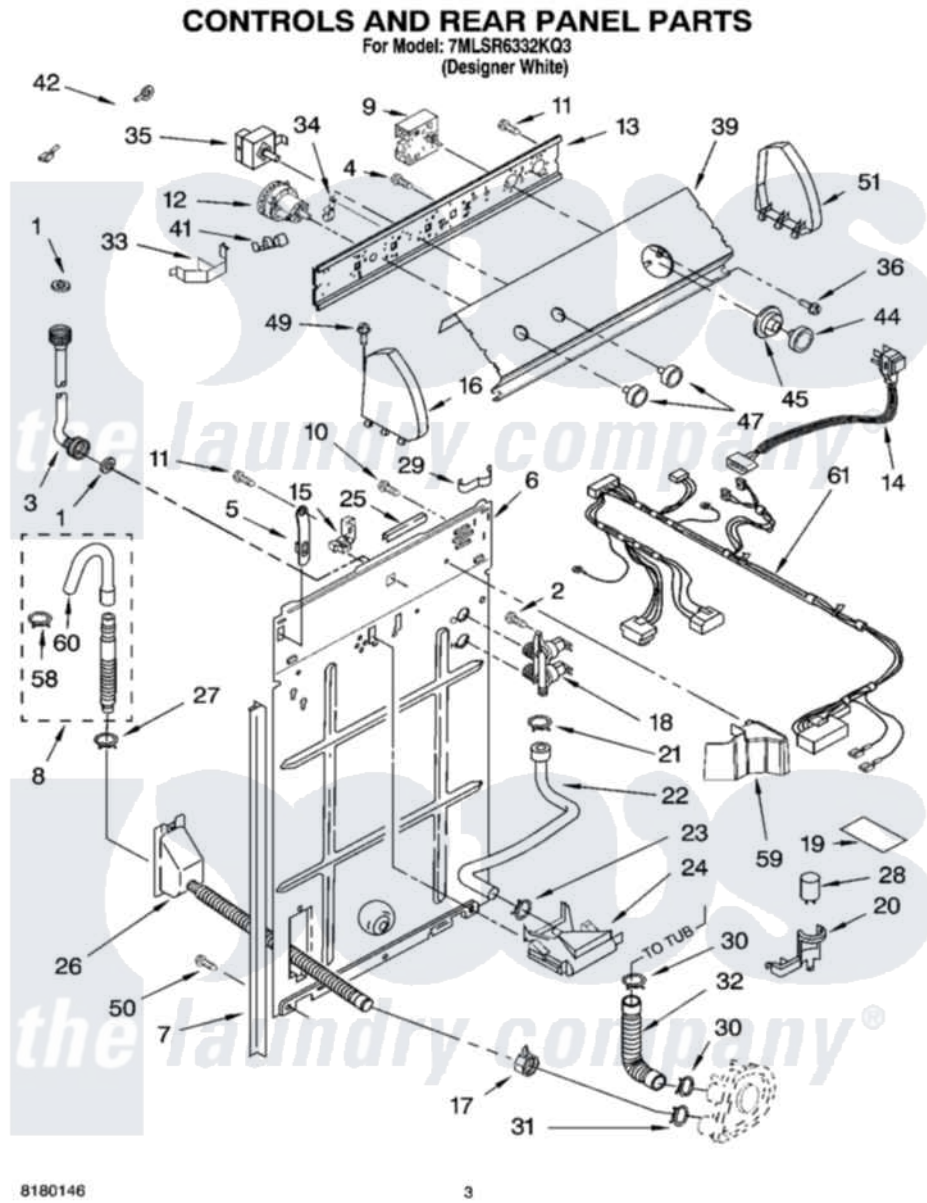

Whirlpool 7MLSR6332KQ3 02 - CONTROLS AND REAR PANEL PARTS

Whirlpool [Residential Whirlpool 7MLSR6332KQ3 Washer Parts](#) Parts Diagram 02 - CONTROLS AND REAR PANEL PARTS

[Click on the part number to view part](#)

Item	Original Part Number	Replaced By	Status	Part Description
1	3976300	16123		Washer Inlet-Hose Miscellaneous Parts Must be Ordered Separately.
2	9740848			Screw, Mixing Valve Mounting
3	3949374	89503		Hose-Inlet
"	3949375	89503		Hose-Inlet
4	3179795			Screw, Ground
5	8318255	8568314		Strap, Console
6	8318405			Panel, Rear
7	62747			Pad, Rear Panel
8	3951609	285664		Hose
"	661577	285666		Hose
"	3357090	285702		Hose
9	3955489			Timer, Control
10	3351614			Screw, Gearcase Cover Mounting
11	00767			Screw, 8A X 3/8 HeX Washer

11	30707		Head Tapping
12	3366849	W10339228	Switch-WL
13	3948608		Bracket, Control
14	8532158	W10130795	Cord-Power
15	3949468	285777	Relief-Str
16	8271369	279962	Endcap
17	3976395		Restraint, Hose
18	3952164	285805	Valve-Inlet
19	3976286		Shield, Capacitor
20	8318201	8318046	Clip, Capacitor
21	8533946	596669	Clamp, Manifold
22	8317974	8317926	Hose, Vacuum Break
23	9724996	596669	Clamp, Manifold
24	387606	3360977	Break-Vac
25	303294	3367669	Protector, Edge
26	8317940	W10358149	Drain Hose Assembly
27	3366912	356138	Clamp, Hose
28	661606	8572717	Capacitor, Motor Start
29	3347812	8528351	Clip
30	3363366	616099	Clamp
31	8317496	285655	Clamp, Hose
32	3951449	285871	Hose
33	8055003		Clip, Harness And Pressure Switch
34	8317975		Restraint, Harness
35	661612	W10168256	Switch, Water Temperature
36	3400818		Screw, Timer Mounting
39	8532016		Panel, Console
41	357572	W10113937	Clip, Grounding
42	3398893	3395559	Wire
44	8271345	3957824	Knob, Timer
45	8271351	3957849	Dial, Timer
47	8271339	3957799	Knob, Control
49	388326		Screw, 8-18 X 1.25
50	62863	3390631	Screw, 10-16 X 3/8
51	8271363	279962	Endcap
58	3366913	3357331	Clamp, Drain
59	8314879		Shield, Inlet Valve
60	3357027		Nozzle, Hose Drain
61	3956734		Wiring Harness