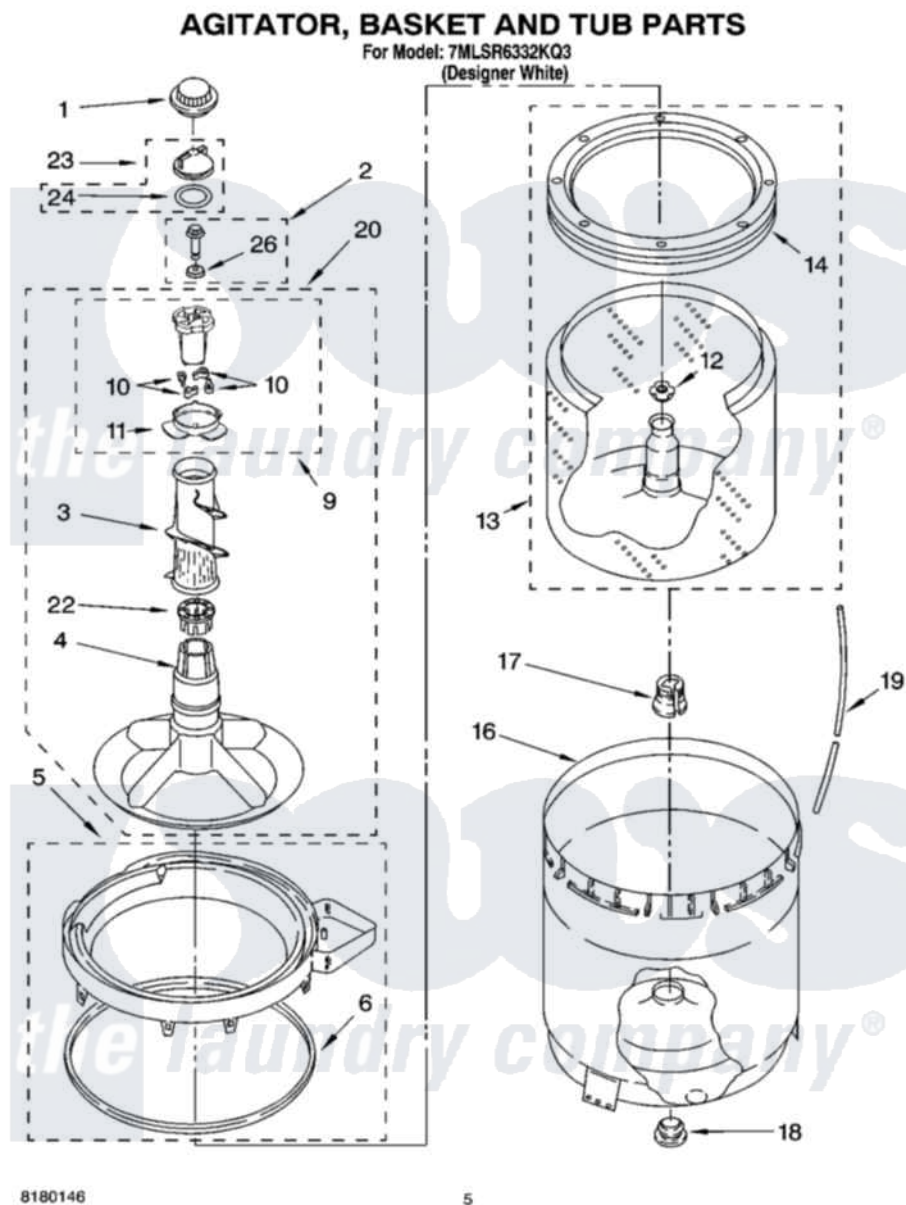

Whirlpool 7MLSR6332KQ3 03 - AGITATOR, BASKET AND TUB PARTS

Whirlpool Residential Whirlpool 7MLSR6332KQ3 Washer Parts Diagram 03 - AGITATOR, BASKET AND TUB PARTS

[Click on the part number to view part](#)

Item	Original Part Number	Replaced By	Status	Part Description
1	3355758			Cap, Agitator
2	358237			Screw And Washer
3	3348752			Mover, Clothes
4	3347288			Agitator
5	8528150	W10445870		Ring-Tub
6	3976308			Gasket, Tub Ring
9	3363663	285811		Cam-Agitator
10	3366877	80040		Dog-Agitator
11	3363661			Bearing, Driven Cam
12	21366			Nut, Spanner
13	8526017	W10389329		Clothes Container, Assembly
14	8519788	387240		Ring, Balance
16	63849			Strain Relief, Power Cord
17	389140			Tub Block, Basket Drive
18	383727			Gasket, Centerpod
19	3347780	353244		Hose, Pressure Switch