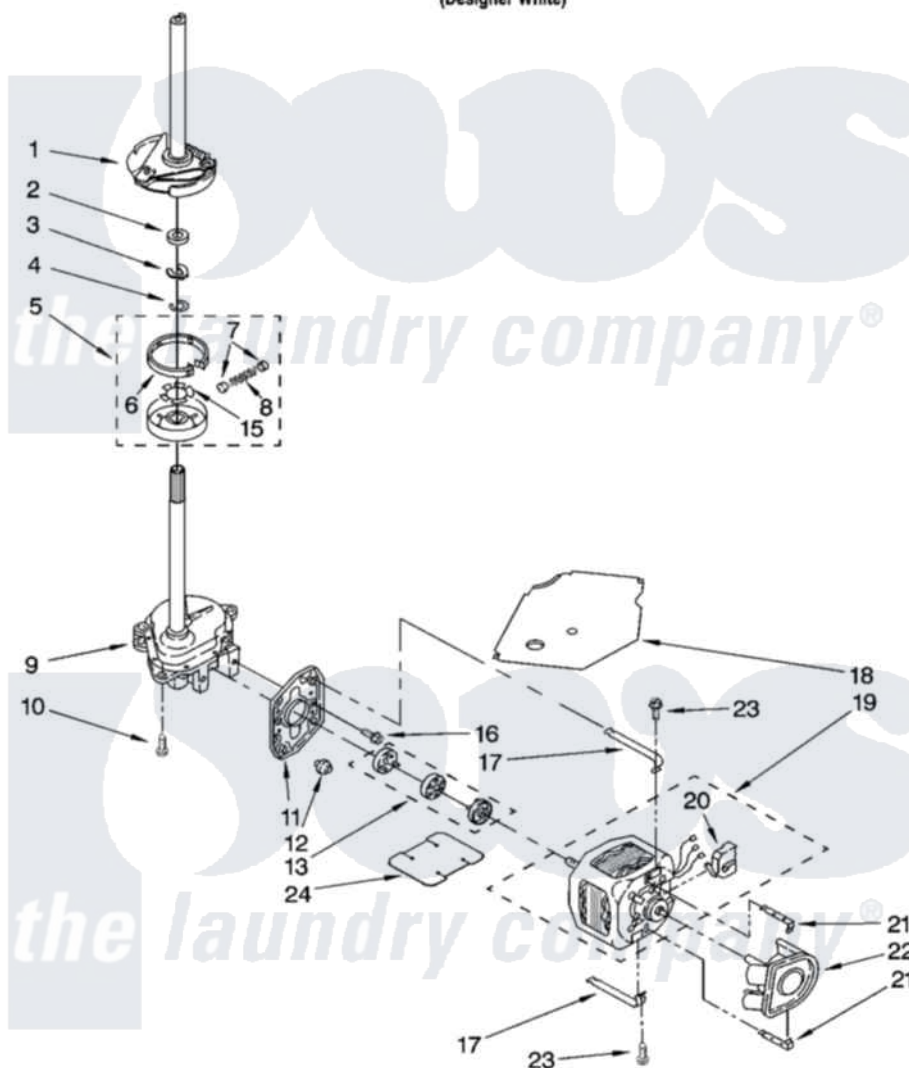

# Whirlpool 7MLSR6332KQ3 04 - BRAKE, CLUTCH, GEARCASE, MOTOR AND PUMP PARTS

## BRAKE, CLUTCH, GEARCASE, MOTOR AND PUMP PARTS

For Model: 7MLSR6332KQ3  
(Designer White)

8180146

7

Whirlpool [Residential Whirlpool 7MLSR6332KQ3 Washer Parts](#) Parts Diagram 04 - BRAKE, CLUTCH, GEARCASE, MOTOR AND PUMP PARTS

[Click on the part number to view part](#)

Item	Original Part Number	Replaced By	Status	Part Description
1	388952	<a href="#">285792</a>		Basketdrive
2	<a href="#">63292</a>			Washer, Spin Tube Thrust
3	62697	<a href="#">W10080230</a>		Ring, Spin Tube Support
4	63283	<a href="#">285353</a>		Ring
5	3951311	<a href="#">285785</a>		Clutch
6	3951308	<a href="#">285790</a>		Lining
7	<a href="#">62646</a>			Cap, Clutch Spring
8	<a href="#">3946792</a>			Spring And Damper Assembly
9	8532118	<a href="#">3360629</a>		Gearcase
10	3357334	<a href="#">3400516</a>		Screw Anti-Rattle
11	<a href="#">62611</a>			Plate, Motor Mount To Gearcase
12	<a href="#">62691</a>			Grommet, Motor
13	285753	<a href="#">285753A</a>		Coupling
15	<a href="#">3355454</a>			Clip, Main Drive

16	<a href="#">3400516</a>		Screw Anti-Rattle
17	3349637	<a href="#">W10086010</a>	Retainer, Motor
18	<a href="#">3362089</a>		Shield, Tub To Motor
19	8528157	<a href="#">661600</a>	Motor, Main Drive
20	<a href="#">3952056</a>		Switch, Main Drive Motor
21	<a href="#">8546127</a>		Retainer, Pump
22	<a href="#">3363394</a>		Pump
23	3387485	<a href="#">273556</a>	Screw, 10-16 X 5/8
24	<a href="#">8316060</a>		Shield, Tub To Motor