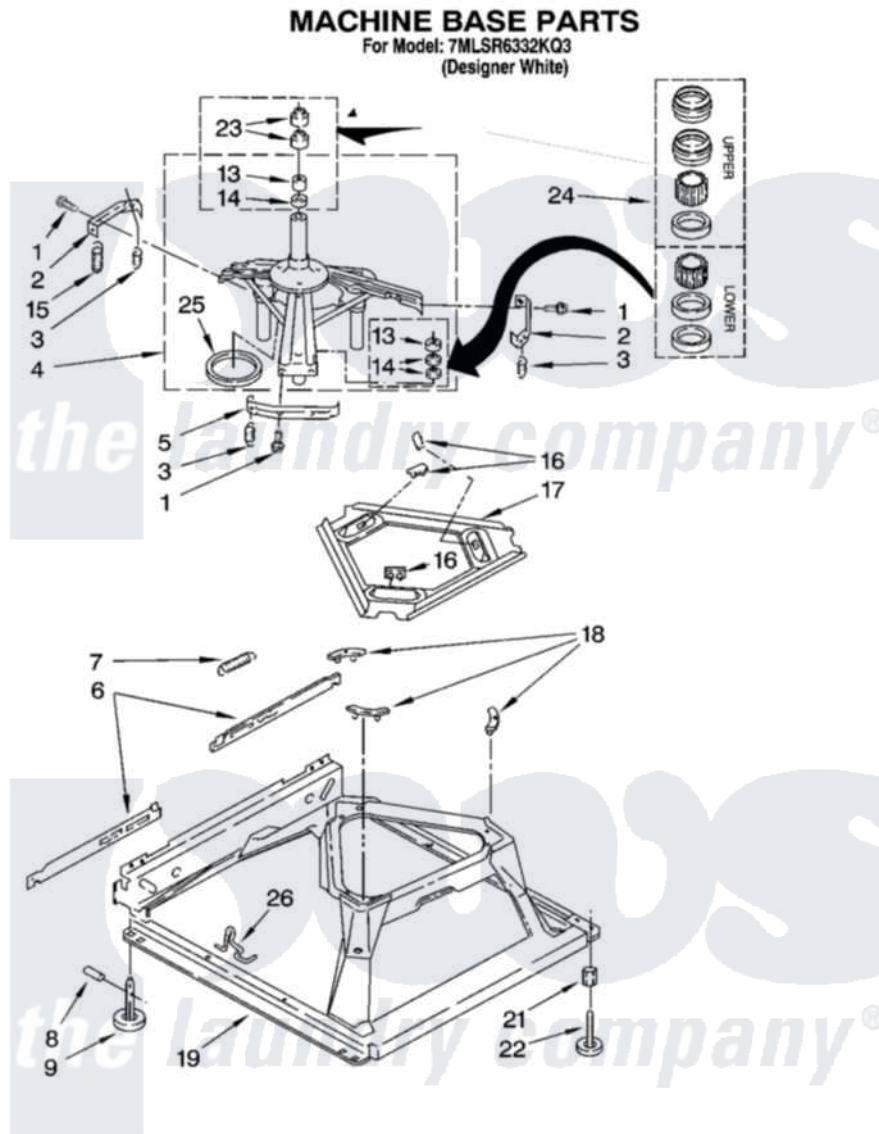

Whirlpool 7MLSR6332KQ3 05 - MACHINE BASE PARTS

8

8180146

Whirlpool [Residential Whirlpool 7MLSR6332KQ3 Washer Parts](#) Parts Diagram 05 - MACHINE BASE PARTS
Click on the part number to view part

Item	Original Part Number	Replaced By	Status	Part Description
1	3400076			Screw, Bracket Mounting
2	64067			Bracket, Spring Outer
3	63907			Spring, Suspension
4	3362087	280184		Support
5	64065			Bracket, Spring Outer
6	63466			Link, Leveling Mechanism
7	62597	8316845		Spring
8	62837			Pin, Knurled
9	62596	285244		Feet-Leveling
13	3347047	8546455		Bearing, Centerpost
14	357409	359449		Seal, Agitator Shaft
15	388492	W10250667		Spring, Counterweight
16	62568	285219		Pad
17	3946509			Plate, Suspension
18	3363660	285744		Pad
19	3946512	285771		Base

21	3359452		Nut, Lock
22	389102	W10001130	Foot, Leveling
23	356934	8577376	Seal, Centerpost
24	285203		Centerpost Bearing Kit
25	63134		Ring, Sound Deadening
26	63806	W10145155	Retainer, Suspension Spring