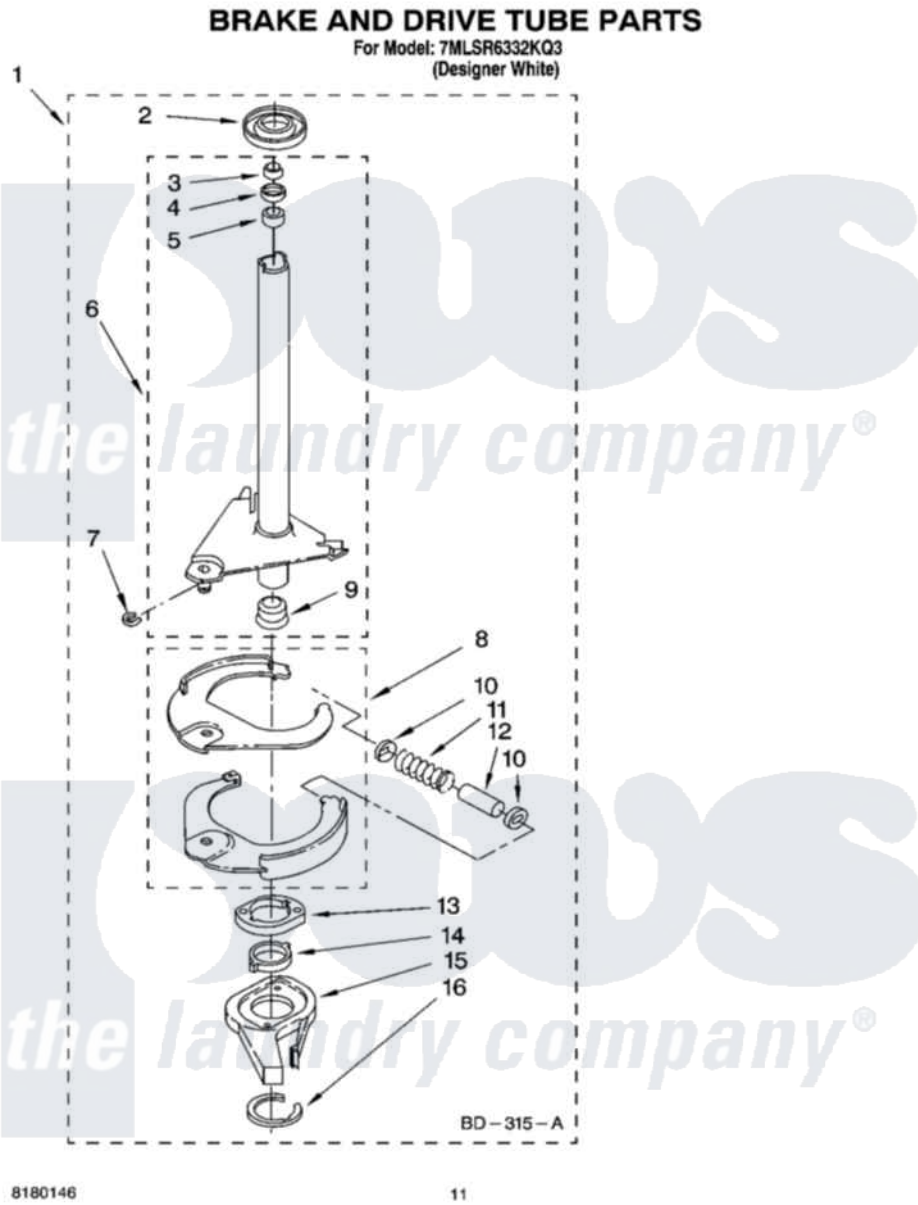

Whirlpool 7MLSR6332KQ3 07 - BRAKE AND DRIVE TUBE PARTS

8180146

11

Whirlpool [Residential Whirlpool 7MLSR6332KQ3 Washer Parts](#) Parts Diagram 07 - BRAKE AND DRIVE TUBE PARTS
Click on the part number to view part

Item	Original Part Number	Replaced By	Status	Part Description
1	388952	285792		Basketdrive
2	62658			Ring, Thrust
3	91939			Seal, Shaft
4	356427			Seal, Spin Pinion
5	356937			Spacer, Drive Tube
6	64027	64208		Tube-Spin
7	64035	W10083190		Ring, Retaining
8	64232	285438		Shoe-Brake
9	62703	8546462		"T" Bearing, Spin Tube
10	62648	285658		Sleeve
11	387806		Not Available	Spring, Brake
12	62909	285658		Sleeve
13	63023	8546461		Cam, Brake Release
14	63022			Sleeve, Cam
15	64194	285790		Lining
16	90368	W10083200		Ring, Retaining

" N/A

Not Available

FOLLOWING PARTS NOT
ILLUSTRATED

" [285208](#)

Lubricant