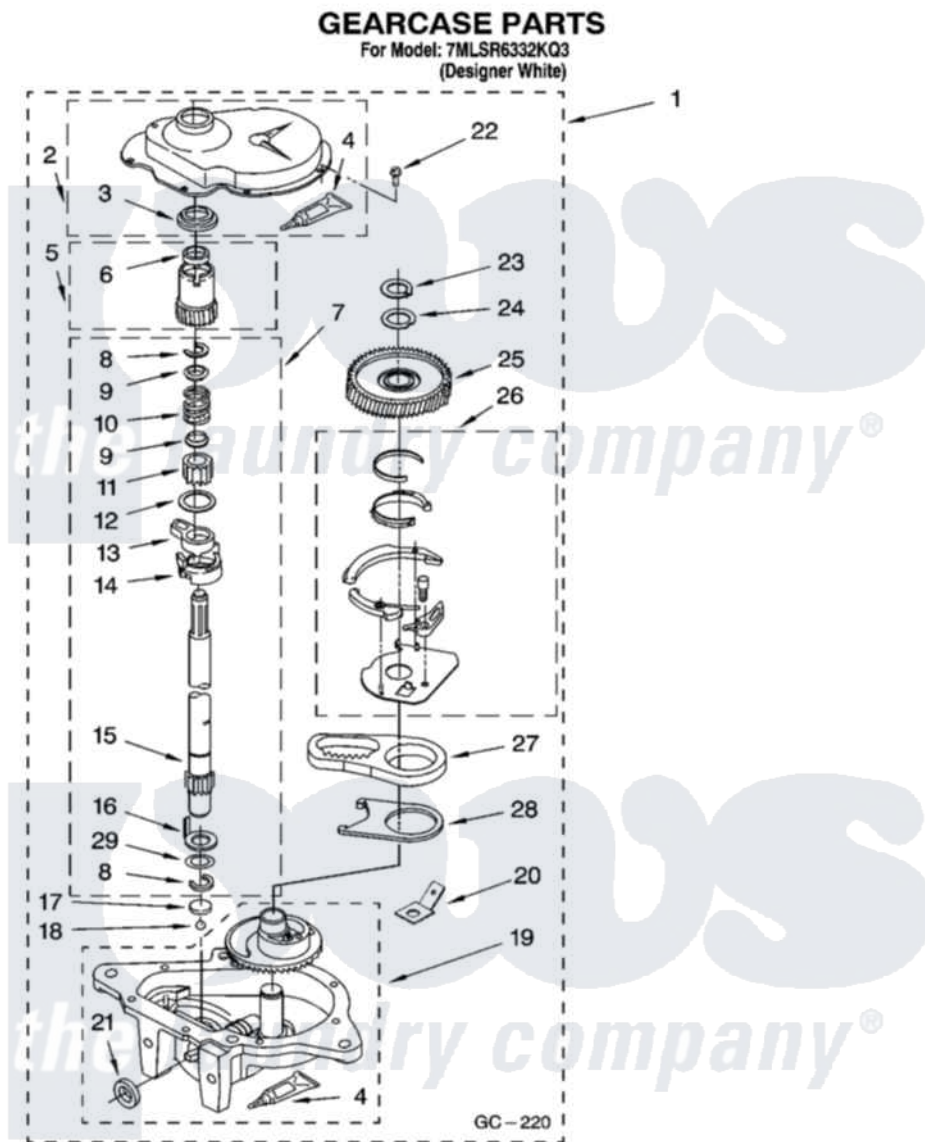

Whirlpool 7MLSR6332KQ3 08 - GEARCASE PARTS

12

5180146

Whirlpool [Residential Whirlpool 7MLSR6332KQ3 Washer Parts](#) Parts Diagram 08 - GEARCASE PARTS

[Click on the part number to view part](#)

Item	Original Part Number	Replaced By	Status	Part Description
1	8532118	3360629		Gearcase
2	285202			Cover, Gearcase
3	3349985			Seal, Gearcase Cover
4	285195			Sealer Sealer, Gasket
5	63320	285362		Gear and Pinion
6	356427			Seal, Spin Pinion
7	389387			Shaft, Agitator
8	90369		Not Available	Ring, Retaining (2)
9	62677			Retainer, Spring
10	62676			Spring, Agitator
11	63273	285509		Shaft, Agitator
12	62619			Washer, Agitator Gear
13	62580	285206		Cam-Agitator
14	62581	285206		Cam-Agitator
15	285509			Shaft, Agitator
16	62618			Washer, Cam Thrust

17	16018	285205	Bearing
18	85529	285205	Bearing
19	389230	285515	Gearcase
20	3949116	Not Available	BLOCK TAB, TERMINAL
21	285352		Seal Kit, Thrust Plug
22	3351614		Screw, Gearcase Cover Mounting
23	3362552	285765	Ring-Retrn
24	285735	285766	Washer Kit, Thrust
25	62570	285362	Gear and Pinon
26	388253	999516	Shelf-Glas
27	3349296	8546456	Rack, Connecting
28	62621		Actuator, Shift
29	388815		Washer, Intermediate 1 3976263 Miscellaneous Parts Bag 2 3976300 Washer, Inlet Hose 3 3366913 Clamp, Hose