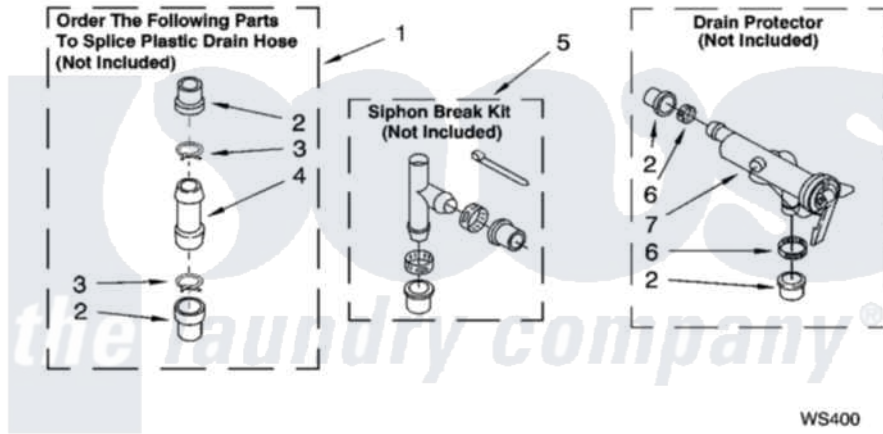

WATER SYSTEM PARTS

For Model: 7MLSR6332KQ3
(Designer White)

8180146

13

Whirlpool [Residential Whirlpool 7MLSR6332KQ3 Washer Parts](#) Parts Diagram 09 - WATER SYSTEM PARTS
Click on the part number to view part

Item	Original Part Number	Replaced By	Status	Part Description
1	285442			Water System Parts
2	285321			Water System Parts
3	370447	285655		Clamp, Hose
4	16272			Connector, Straight
5	285320			Water System Parts
6	65349	285655		Clamp, Hose
7	367031			Water System Parts