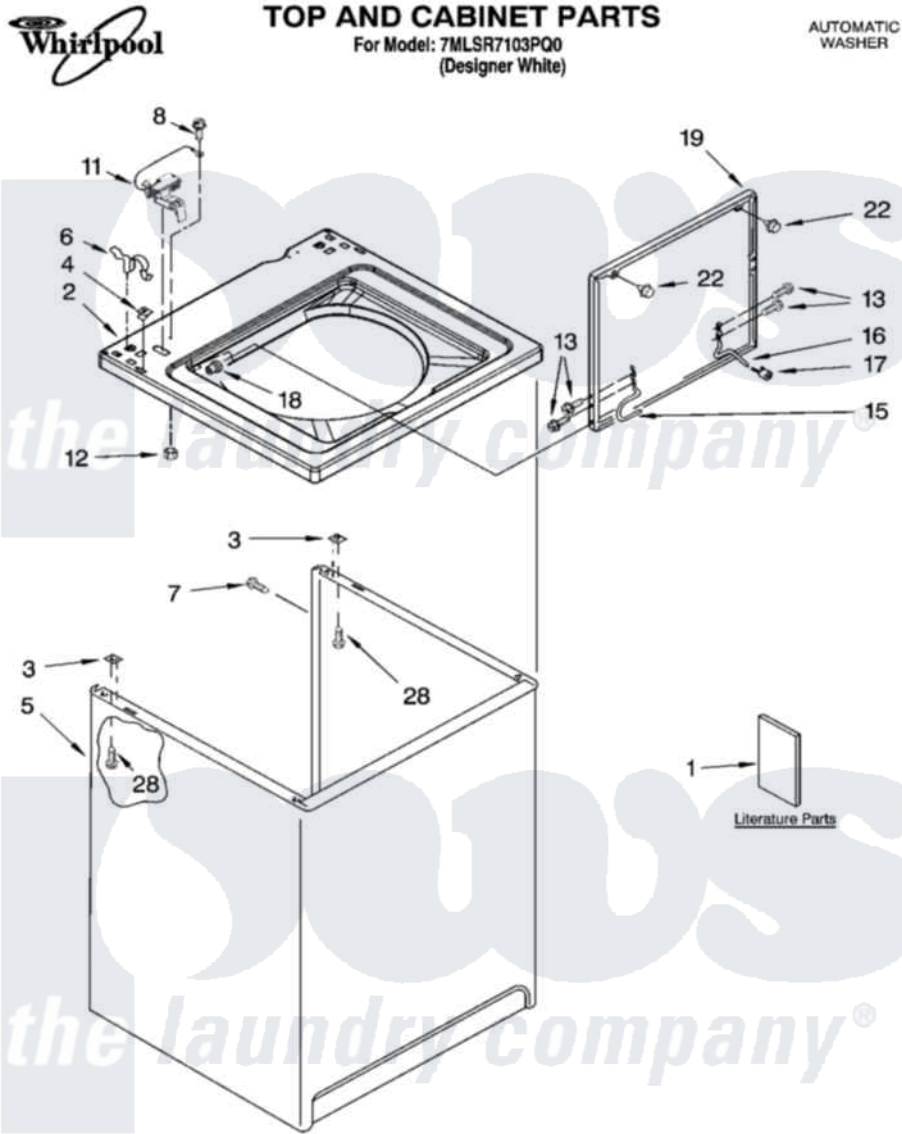

# Whirlpool 7MLSR7103PQ0 01 - TOP AND CABINET PARTS

9-04 Litho in U.S.A. (drd)

1

Part No. 8180551

Whirlpool [Residential Whirlpool 7MLSR7103PQ0 Washer Parts](#) Parts Diagram 01 - TOP AND CABINET PARTS  
 Click on the part number to view part

Item	Original Part Number	Replaced By	Status	Part Description
1	8539803		Not Available	Installation Instructions
"	8558491		Not Available	Feature Sheet
"	8539806		Not Available	Use & Care Guide
"	8539807		Not Available	Energy Guide (Mexico)
"	8542379		Not Available	Wiring Diagram
2	<a href="#">8318068</a>			Top
3	62750			Spacer, Cabinet To Top (4)
4	<a href="#">357213</a>			Nut, Push-In
5	<a href="#">63424</a>			Cabinet
6	<a href="#">62780</a>			Clip, Top And Cabinet And Rear Panel
7	3357011	<a href="#">308685</a>		Side Trim )
8	<a href="#">3351614</a>			Screw, Gearcase Cover Mounting
11	<a href="#">8318084</a>			Switch, Lid
12	3400901	<a href="#">680762</a>		Nut
13	3351355	<a href="#">W10119828</a>		Screw, Lid Hinge Mounting

15	<a href="#">8318088</a>	Hinge, Lid	
16	<a href="#">54583</a>	Hinge, Lid	
17	<a href="#">19119</a>	Bumper, Lid Hinge	
18	<a href="#">21258</a>	Bearing, Lid Hinge	
19	8557509	<a href="#">3957615</a>	Lid
22	<a href="#">9724509</a>	Bumper, Lid	
28	<a href="#">3390631</a>	Screw, 10-16 X 3/8	