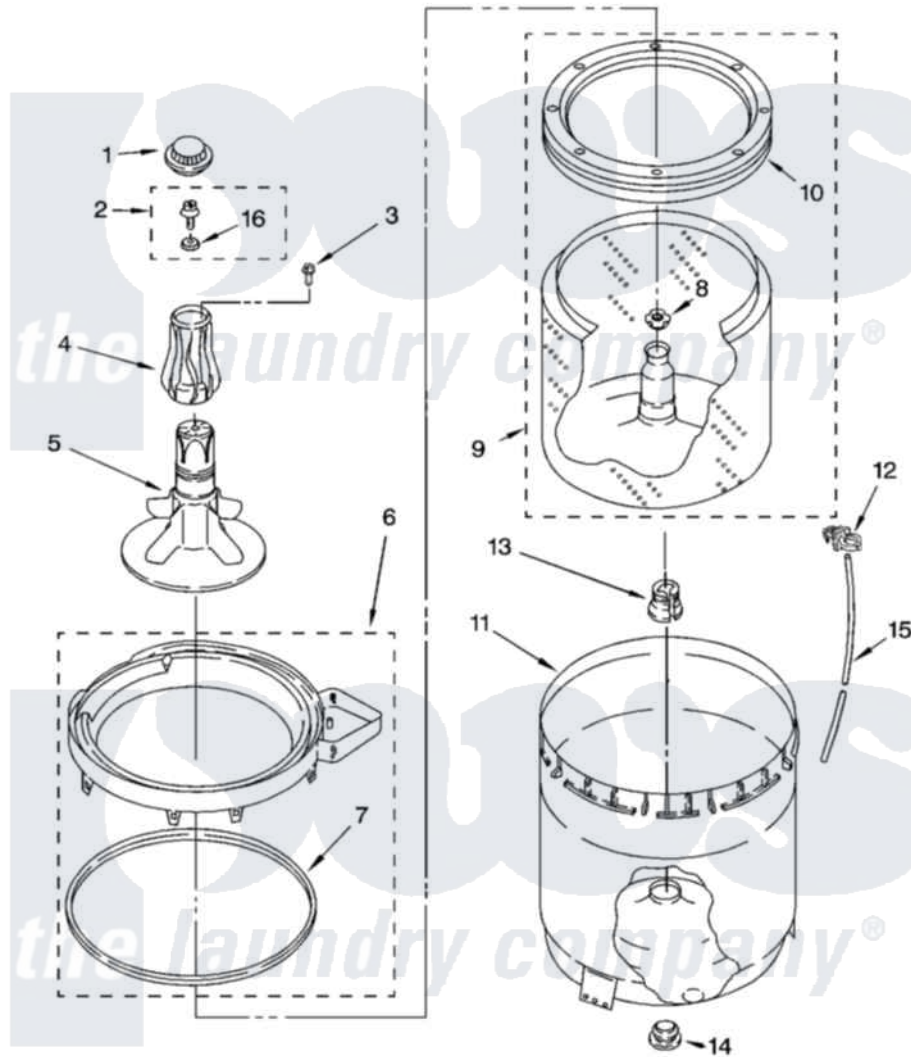

Whirlpool 7MLSR7103PQ0 03 - AGITATOR, BASKET AND TUB PARTS

AGITATOR, BASKET AND TUB PARTS

For Model: 7MLSR7103PQ0
(Designer White)

8180551

5

Whirlpool Residential Whirlpool 7MLSR7103PQ0 Washer Parts Parts Diagram 03 - AGITATOR, BASKET AND TUB PARTS

[Click on the part number to view part](#)

Item	Original Part Number	Replaced By	Status	Part Description
1	3355758			Cap, Agitator
2	358237			Screw And Washer
3	63027	W10109200		Screw, Baffle Mounting
4	64210			Extension, Agitator
5	64214			Agitator
6	8528150	W10445870		Ring-Tub
7	3976308			Gasket, Tub Ring
8	21366			Nut, Spanner
9	8526017	W10389329		Clothes Container, Assembly
10	8519788	387240		Ring, Balance
11	63849			Strain Relief, Power Cord
12	2219077			Clip, Pressure Switch Hose
13	389140			Tub Block, Basket Drive
14	383727			Gasket, Centerpodt
15	3347780	353244		Hose, Pressure Switch
16	3949550			Washer