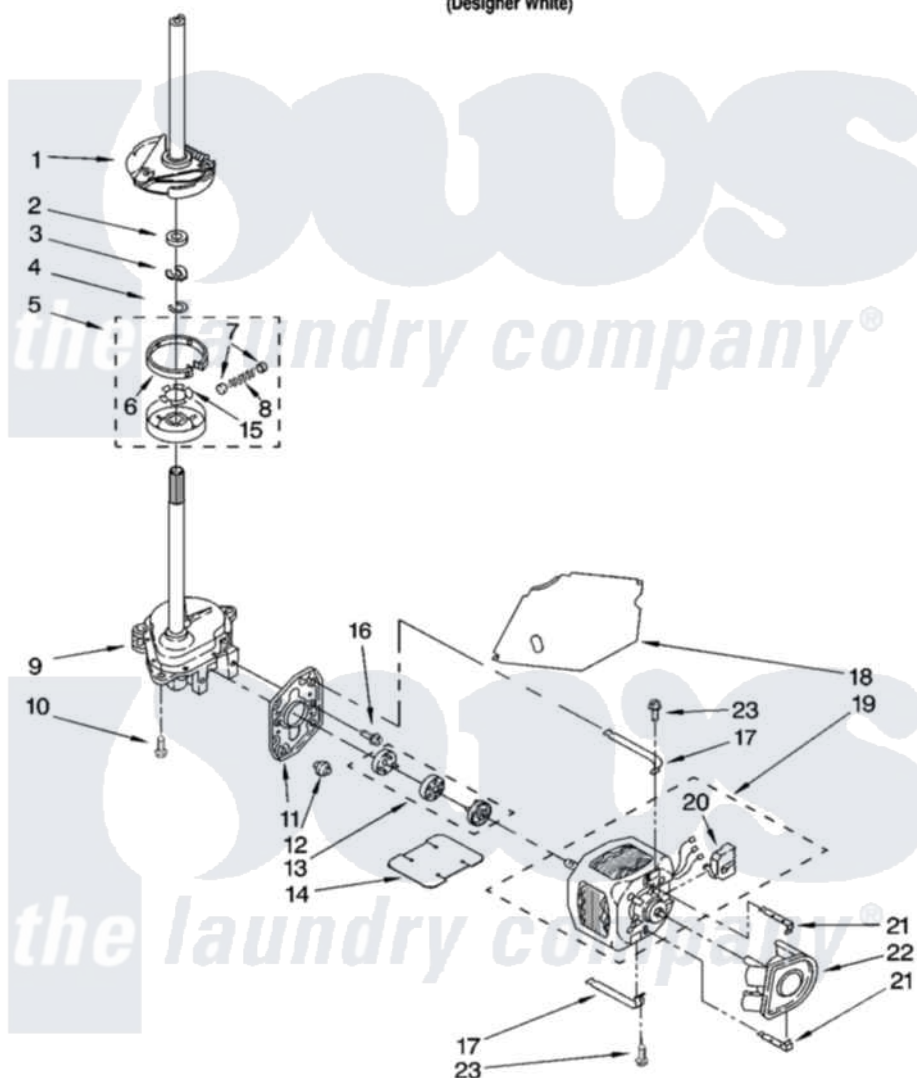

Whirlpool 7MLSR7103PQ0 04 - BRAKE, CLUTCH, GEARCASE, MOTOR AND PUMP PARTS

BRAKE, CLUTCH, GEARCASE, MOTOR AND PUMP PARTS

For Model: 7MLSR7103PQ0
(Designer White)

8180551

7

Whirlpool [Residential Whirlpool 7MLSR7103PQ0 Washer Parts](#) Parts Diagram 04 - BRAKE, CLUTCH, GEARCASE, MOTOR AND PUMP PARTS

[Click on the part number to view part](#)

Item	Original Part Number	Replaced By	Status	Part Description
1	388952	285792		Basketdrive
2	63292			Washer, Spin Tube Thrust
3	62697	W10080230		Ring, Spin Tube Support
4	63283	285353		Ring
5	3951311	285785		Clutch
6	3951308	285790		Lining
7	62646			Cap, Clutch Spring
8	3946792			Spring And Damper Assembly
9	8532118	3360629		Gearcase
10	3357334	3400516		Screw Anti-Rattle
11	62611			Plate, Motor Mount To Gearcase
12	62691			Grommet, Motor
13	285753	285753A		Coupling
14	8316060			Shield, Tub To Motor

15	3355454		Clip, Main Drive
16	3400516		Screw Anti-Rattle
17	3349637	W10086010	Retainer, Motor
18	3362089		Shield, Tub To Motor
19	8528157	661600	Motor, Main Drive
20	3952056		Switch, Main Drive Motor
21	8546127		Retainer, Pump
22	3363394		Pump
23	3387485	273556	Screw, 10-16 X 5/8