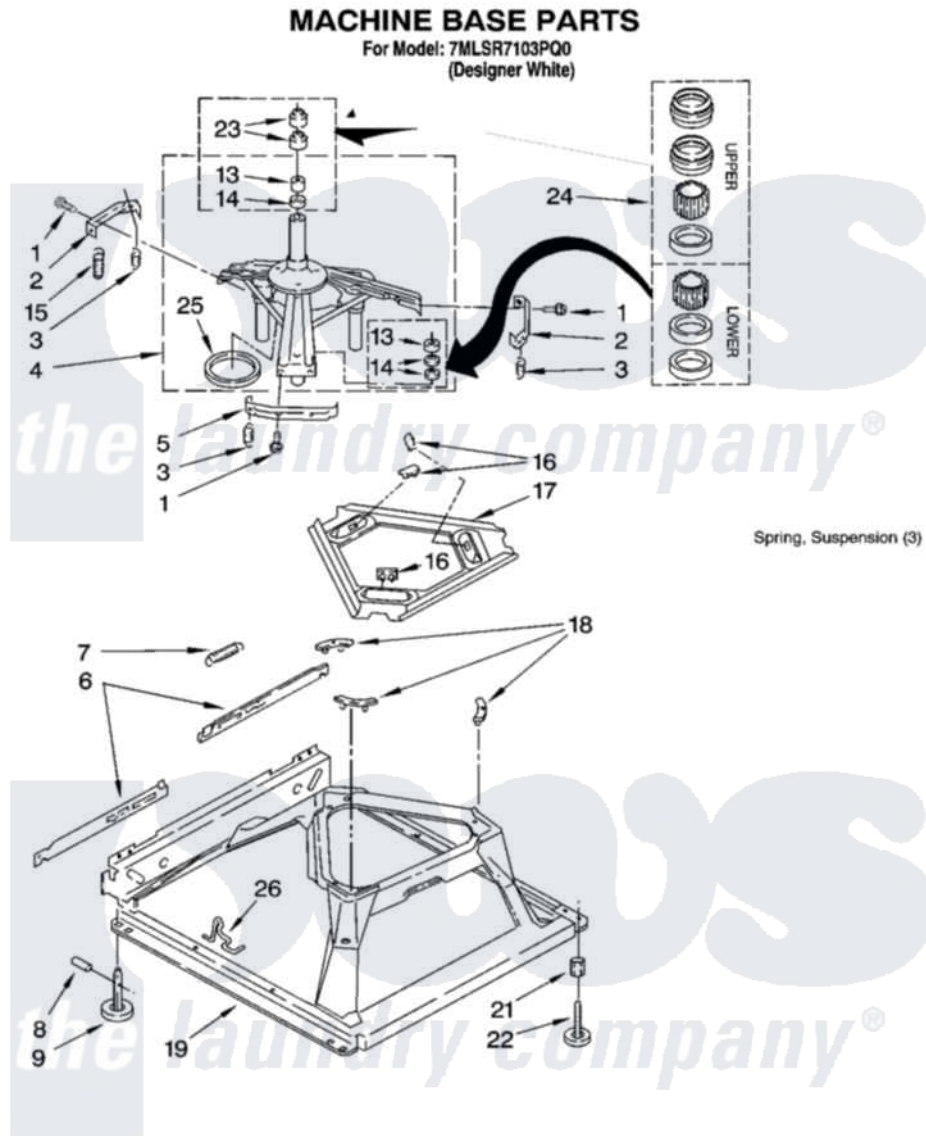

# Whirlpool 7MLSR7103PQ0 05 - MACHINE BASE PARTS

8

8180551

Whirlpool [Residential Whirlpool 7MLSR7103PQ0 Washer Parts](#) Parts Diagram 05 - MACHINE BASE PARTS  
Click on the part number to view part

Item	Original Part Number	Replaced By	Status	Part Description
1	<a href="#">3400076</a>			Screw, Bracket Mounting
2	<a href="#">64067</a>			Bracket, Spring Outer
3	<a href="#">63907</a>			Spring, Suspension
4	3362087	<a href="#">280184</a>		Support
5	<a href="#">64065</a>			Bracket, Spring Outer
6	<a href="#">63466</a>			Link, Leveling Mechanism
7	62597	<a href="#">8316845</a>		Spring
8	<a href="#">62837</a>			Pin, Knurled
9	62596	<a href="#">285244</a>		Feet-Leveling
13	3347047	<a href="#">8546455</a>		Bearing, Centerpost
14	357409	<a href="#">359449</a>		Seal, Agitator Shaft
15	388492	<a href="#">W10250667</a>		Spring, Counterweight
16	62568	<a href="#">285219</a>		Pad
17	<a href="#">3946509</a>			Plate, Suspension
18	3363660	<a href="#">285744</a>		Pad
19	3946512	<a href="#">285771</a>		Base

21	<a href="#">3359452</a>		Nut, Lock
22	389102	<a href="#">W10001130</a>	Foot, Leveling
23	356934	<a href="#">8577376</a>	Seal, Centerpost
24	<a href="#">285203</a>		Centerpost Bearing Kit
25	<a href="#">63134</a>		Ring, Sound Deadening
26	63806	<a href="#">W10145155</a>	Retainer, Suspension Spring