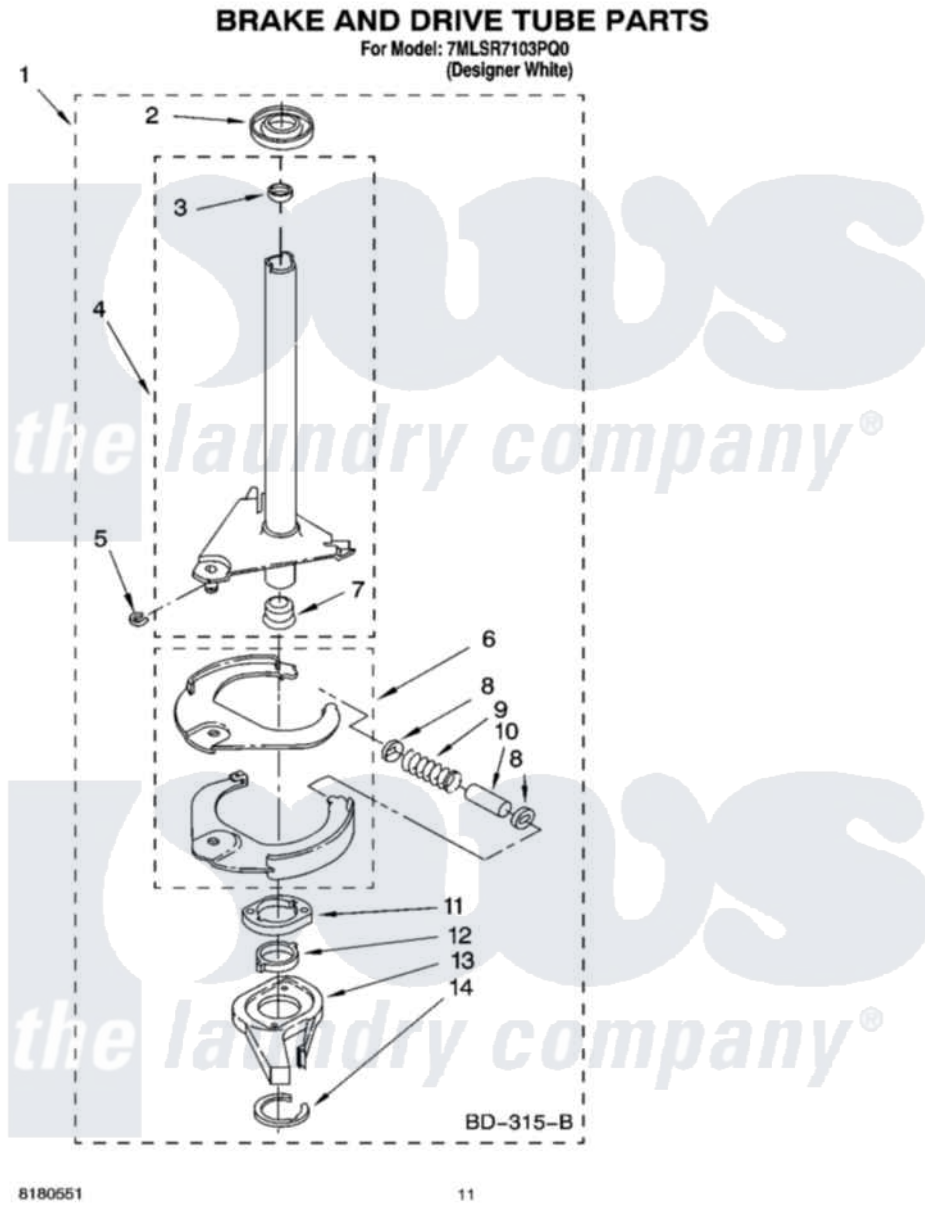

Whirlpool 7MLSR7103PQ0 07 - BRAKE AND DRIVE TUBE PARTS

Whirlpool Residential Whirlpool 7MLSR7103PQ0 Washer Parts Parts Diagram 07 - BRAKE AND DRIVE TUBE PARTS
Click on the part number to view part

Item	Original Part Number	Replaced By	Status	Part Description
1	388952	285792		Basketdrive
2	62658			Ring, Thrust
3	356427			Seal, Spin Pinion
4	64027	64208		Tube-Spin
5	64035	W10083190		Ring, Retaining
6	64232	285438		Shoe-Brake
7	62703	8546462		"T" Bearing, Spin Tube
8	3353956	285658		Sleeve
9	387806		Not Available	Spring, Brake
10	3355360	285658		Sleeve
11	661516	8546461		Cam, Brake Release
12	63022			Sleeve, Cam
13	64194	285790		Lining
14	90368	W10083200		Ring, Retaining
"	N/A		Not Available	FOLLOWING PARTS NOT ILLUSTRATED
"	285208			Lubricant