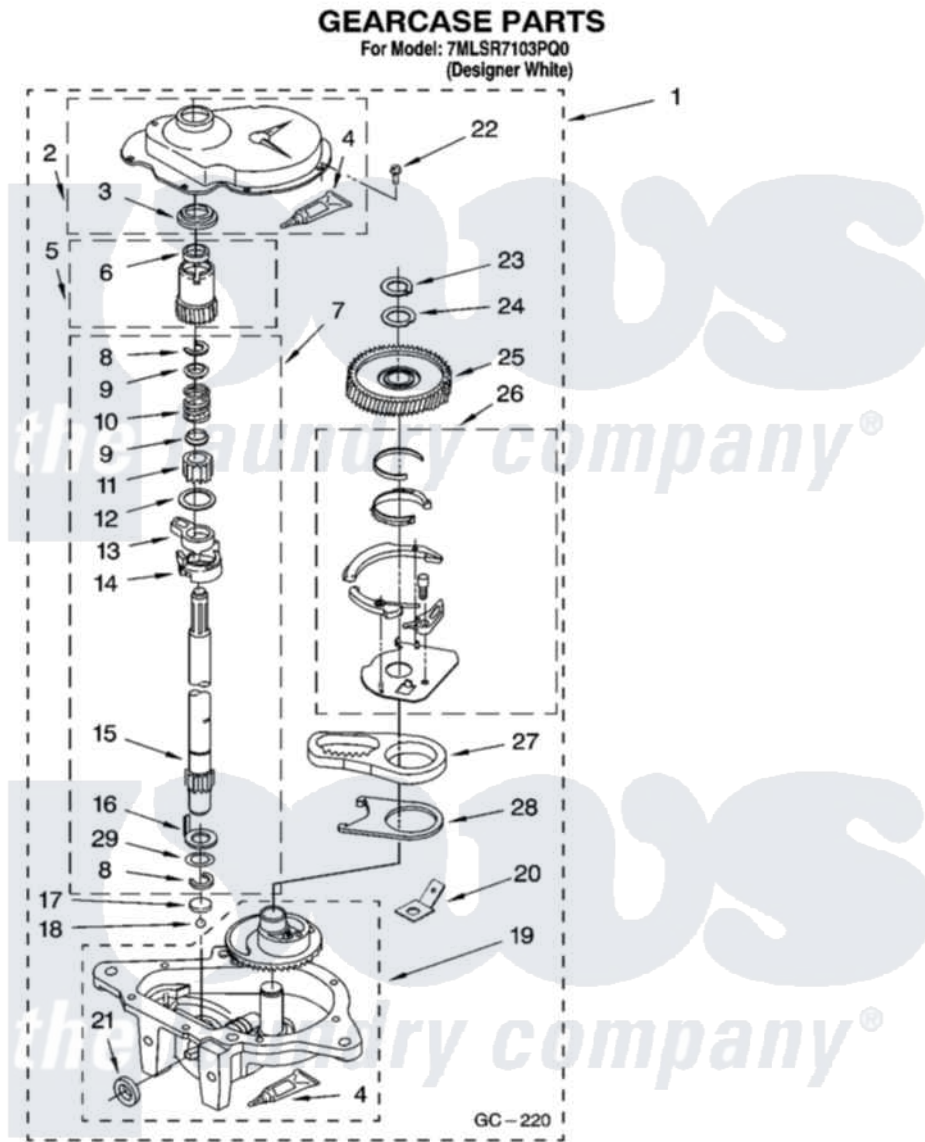

Whirlpool 7MLSR7103PQ0 08 - GEARCASE PARTS

12

8180551

Whirlpool Residential Whirlpool 7MLSR7103PQ0 Washer Parts Parts Diagram 08 - GEARCASE PARTS
Click on the part number to view part

Item	Original Part Number	Replaced By	Status	Part Description
1	8532118	3360629		Gearcase
2	285202			Cover, Gearcase
3	3349985			Seal, Gearcase Cover
4	285195			Sealer Sealer, Gasket
5	63320	285362		Gear and Pinion
6	356427			Seal, Spin Pinion
7	389387			Shaft, Agitator
8	90369		Not Available	Ring, Retaining (2)
9	62677			Retainer, Spring
10	62676			Spring, Agitator
11	63273	285509		Shaft, Agitator
12	62619			Washer, Agitator Gear
13	62580	285206		Cam-Agitator
14	62581	285206		Cam-Agitator
15	285509			Shaft, Agitator
16	62618			Washer, Cam Thrust

17	16018	285205	Bearing
18	85529	285205	Bearing
19	389230	285515	Gearcase
20	3949116	Not Available	BLOCK TAB, TERMINAL
21	285352		Seal Kit, Thrust Plug
22	3351614		Screw, Gearcase Cover Mounting
23	3362552	285765	Ring-Retrn
24	285735	285766	Washer Kit, Thrust
25	62570	285362	Gear and Pinon
26	388253	999516	Shelf-Glas
27	3349296	8546456	Rack, Connecting
28	62621		Actuator, Shift
29	388815		Washer, Intermediate 1 3976263 Miscellaneous Parts Bag 2 3976300 Washer, Inlet Hose 3 3366913 Clamp, Hose