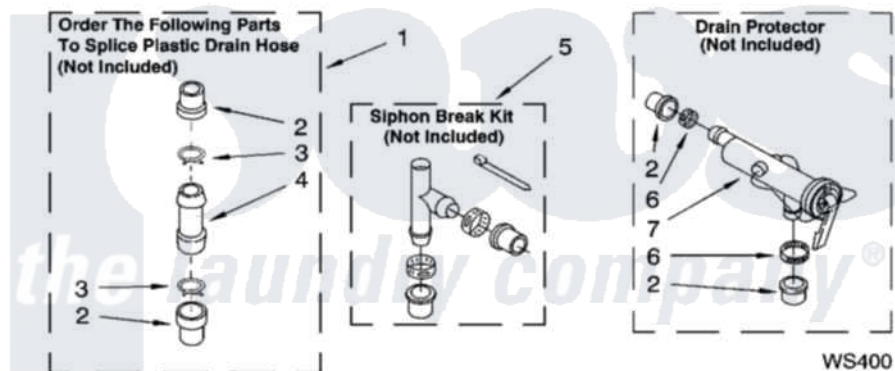

**Whirlpool 7MLSR7103PQ0 09 - WATER SYSTEM PARTS,
MISCELLANEOUS PARTS, OPTIONAL PARTS (NOT INCLUDED)**

WATER SYSTEM PARTS

For Model: 7MLSR7103PQ0
(Designer White)

8180551

13

Whirlpool [Residential Whirlpool 7MLSR7103PQ0 Washer Parts](#) Parts Diagram 09 - WATER SYSTEM PARTS,
MISCELLANEOUS PARTS, OPTIONAL PARTS (NOT INCLUDED)

[Click on the part number to view part](#)

Item	Original Part Number	Replaced By	Status	Part Description
1	285442			Water System Parts
2	285321			Water System Parts
3	370447	285655		Clamp, Hose
4	16272			Connector, Straight
5	285320			Water System Parts
6	65349	285655		Clamp, Hose
7	367031			Water System Parts
1	8541701	285654		Parts-Misc
2	16123			Washer Inlet-Hose Miscellaneous Parts Must be Ordered Separately.
3	3366913	3357331		Clamp, Drain
4	3359452			Nut, Lock
5	389102	W10001130		Foot, Leveling
6	3366912	356138		Clamp, Hose