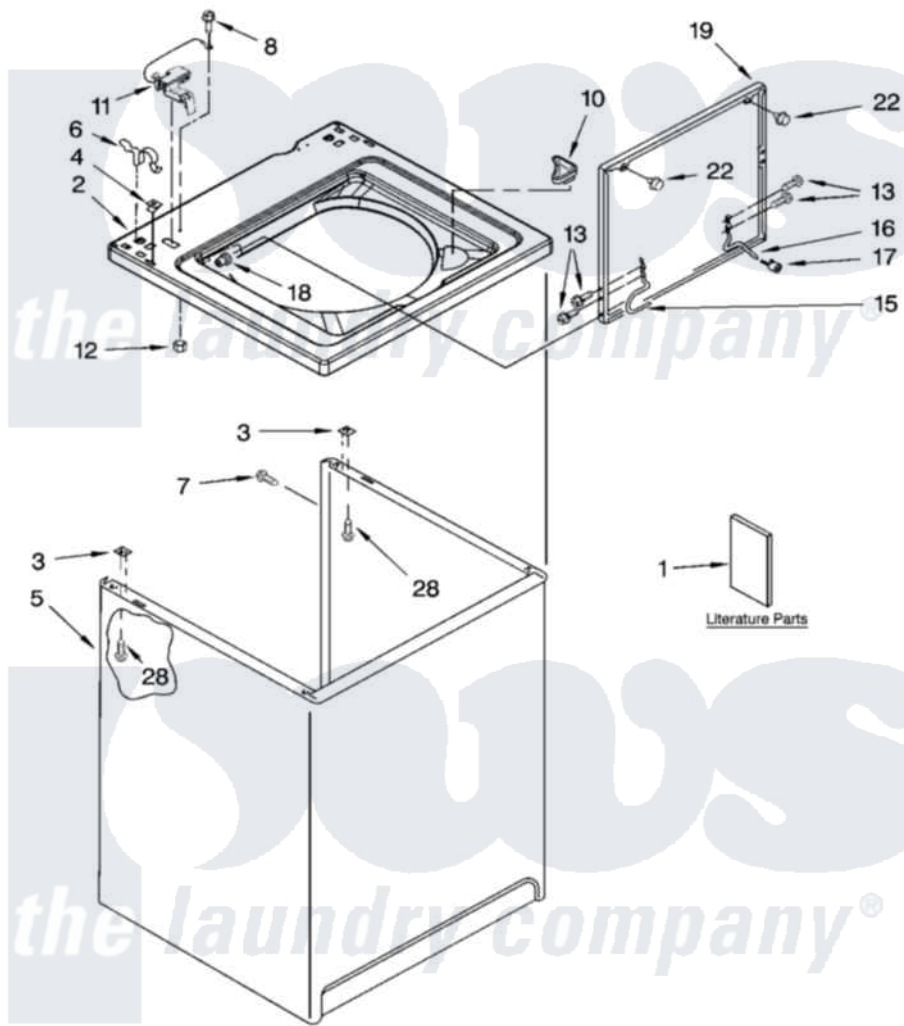

# Whirlpool 7MLSR7232PQ1 01 - TOP AND CABINET PARTS

## TOP AND CABINET PARTS

For Models: 7MLSR7232PQ1, 7MLSR7232PT1  
(Designer White) (Biscuit)

AUTOMATIC  
WASHER

8-05 Litho in U.S.A. (zwm)

1

Part No. 8180745

Whirlpool [Residential Whirlpool 7MLSR7232PQ1 Washer Parts](#) Parts Diagram 01 - TOP AND CABINET PARTS  
Click on the part number to view part

Item	Original Part Number	Replaced By	Status	Part Description
1	8316475		Not Available	Installation Instructions
"	8558591		Not Available	Feature Sheet
"	8539806		Not Available	Use & Care Guide
"	8558605		Not Available	Energy Guide (Mexico)
"	8542738		Not Available	Wiring Diagram
2	<a href="#">8318064</a>			Top
"	<a href="#">8318066</a>			Top
3	62750			Spacer, Cabinet To Top (4)
4	<a href="#">357213</a>			Nut, Push-In
5	<a href="#">63424</a>			Cabinet
"	<a href="#">3954357</a>			Cabinet
6	<a href="#">62780</a>			Clip, Top And Cabinet And Rear Panel
7	3357011	<a href="#">308685</a>		Side Trim )
8	<a href="#">3351614</a>			Screw, Gearcase Cover Mounting
10	<a href="#">3362952</a>			Dispenser, Bleach

11	<a href="#">8318084</a>		Switch, Lid
12	8533959	<a href="#">680762</a>	Nut
13	3351355	<a href="#">W10119828</a>	Screw, Lid Hinge Mounting
15	<a href="#">8318088</a>		Hinge, Lid
16	<a href="#">54583</a>		Hinge, Lid
17	<a href="#">19119</a>		Bumper, Lid Hinge
18	<a href="#">21258</a>		Bearing, Lid Hinge
19	8557513	<a href="#">3957617</a>	Lid
"	8557514	<a href="#">3957618</a>	Lid
22	<a href="#">9724509</a>		Bumper, Lid
28	<a href="#">3390631</a>		Screw, 10-16 X 3/8