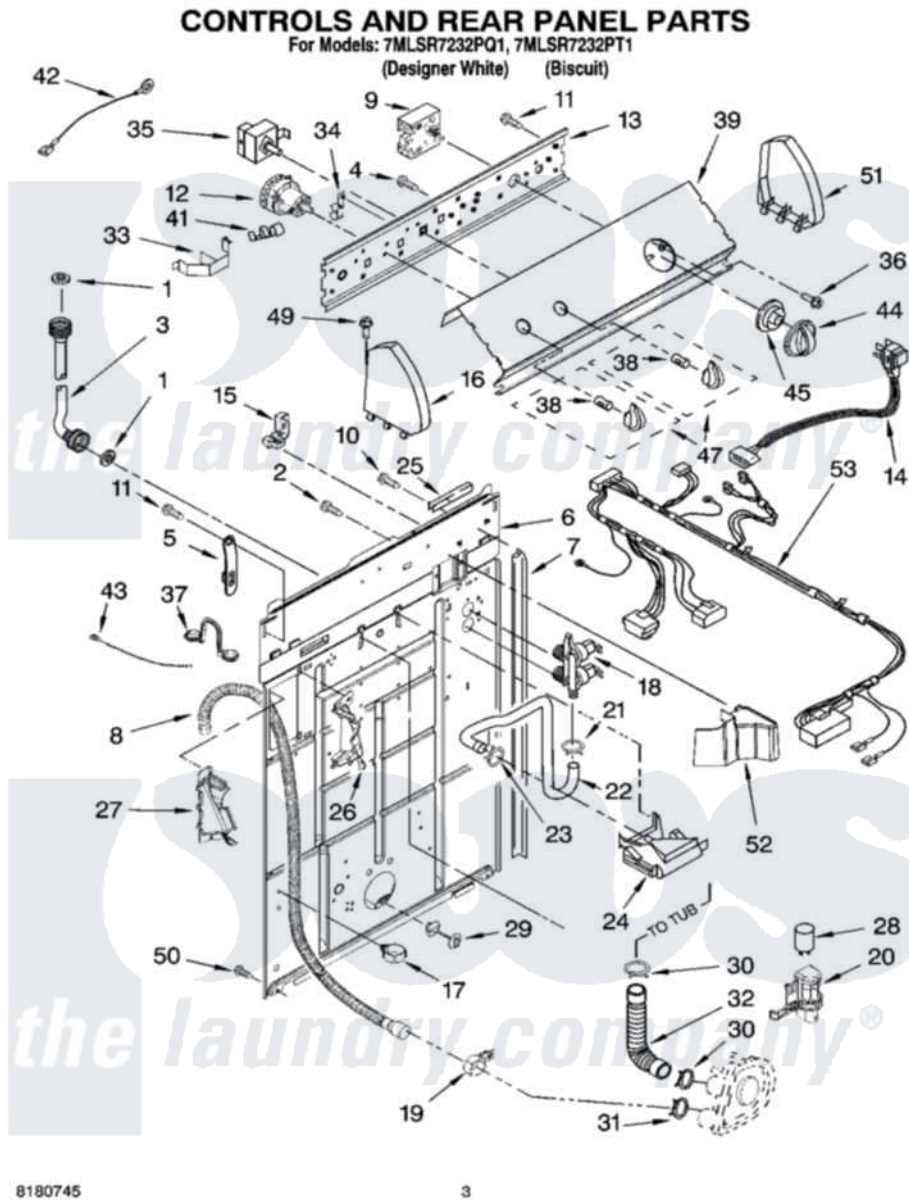

Whirlpool 7MLSR7232PQ1 02 - CONTROLS AND REAR PANEL PARTS

Whirlpool [Residential Whirlpool 7MLSR7232PQ1 Washer Parts](#) Parts Diagram 02 - CONTROLS AND REAR PANEL PARTS

[Click on the part number to view part](#)

Item	Original Part Number	Replaced By	Status	Part Description
1	3976300	16123		Washer Inlet-Hose Miscellaneous Parts Must be Ordered Separately.
2	9740848			Screw, Mixing Valve Mounting
3	8571377	89503		Hose-Inlet
"	8571378	89503		Hose-Inlet
4	3179795			Screw, Ground
5	8568314			Strap, Console
6	8318015			Panel, Rear
7	62747			Pad, Rear Panel
8	8559373	W10096921		Drain Hose Assembly
9	3953146			Timer, Control
10	3351614			Screw, Gearcase Cover Mounting
11	90767			Screw, 8A X 3/8 HeX Washer Head Tapping
12	3366849	W10339228		Switch-WL