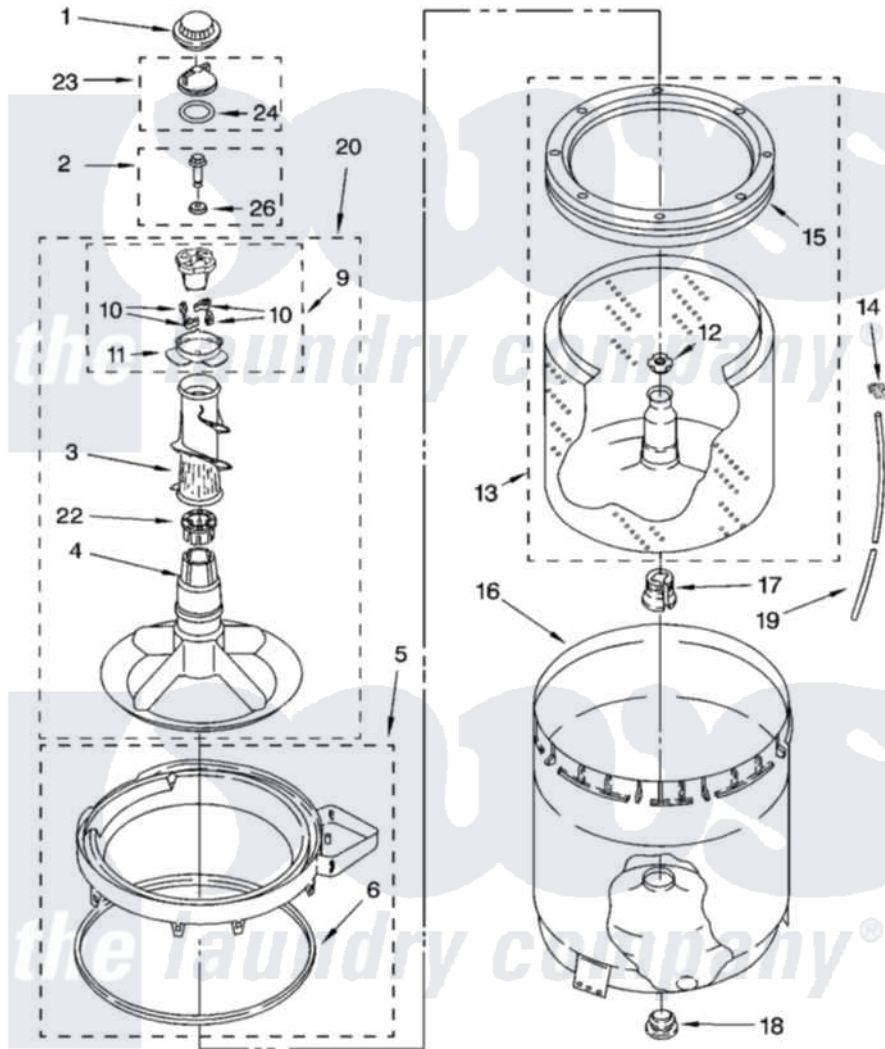

Whirlpool 7MLSR7232PQ1 03 - AGITATOR, BASKET AND TUB PARTS

AGITATOR, BASKET AND TUB PARTS

For Models: 7MLSR7232PQ1, 7MLSR7232PT1
(Designer White) (Biscuit)

8180745

5

Whirlpool Residential Whirlpool 7MLSR7232PQ1 Washer Parts Parts Diagram 03 - AGITATOR, BASKET AND TUB PARTS

[Click on the part number to view part](#)

Item	Original Part Number	Replaced By	Status	Part Description
1	3355758			Cap, Agitator
2	358237			Screw And Washer
3	3348752			Mover, Clothes
4	3347288			Agitator
5	8528150	W10445870		Ring-Tub
6	3976308			Gasket, Tub Ring
9	3363663	285811		Cam-Agitator
10	3366877	80040		Dog-Agitator
11	3363661			Bearing, Driven Cam
12	21366			Nut, Spanner
13	8526017	W10389329		Clothes Container, Assembly
14	2219077			Clip, Pressure Switch Hose
15	8519788	387240		Ring, Balance
16	63849			Strain Relief, Power Cord
17	389140			Tub Block, Basket Drive
18	383727			Gasket, Centerpod