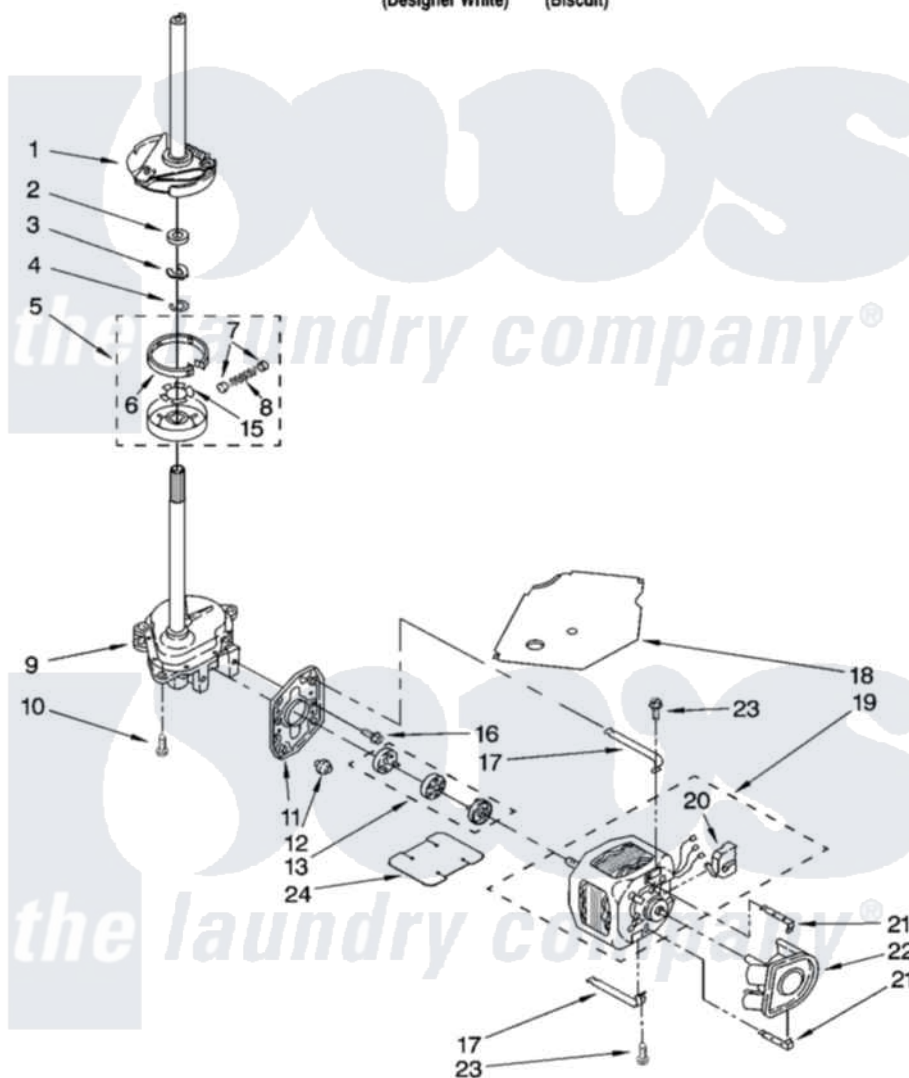

# Whirlpool 7MLSR7232PQ1 04 - BRAKE, CLUTCH, GEARCASE, MOTOR AND PUMP PARTS

## BRAKE, CLUTCH, GEARCASE, MOTOR AND PUMP PARTS

For Models: 7MLSR7232PQ1, 7MLSR7232PT1

(Designer White) (Biscuit)

8180745

7

Whirlpool [Residential Whirlpool 7MLSR7232PQ1 Washer Parts](#) Parts Diagram 04 - BRAKE, CLUTCH, GEARCASE, MOTOR AND PUMP PARTS

[Click on the part number to view part](#)

Item	Original Part Number	Replaced By	Status	Part Description
1	388952	<a href="#">285792</a>		Basketdrive
2	<a href="#">63292</a>			Washer, Spin Tube Thrust
3	62697	<a href="#">W10080230</a>		Ring, Spin Tube Support
4	63283	<a href="#">285353</a>		Ring
5	3951311	<a href="#">285785</a>		Clutch
6	3951308	<a href="#">285790</a>		Lining
7	<a href="#">62646</a>			Cap, Clutch Spring
8	<a href="#">3946792</a>			Spring And Damper Assembly
9	8532118	<a href="#">3360629</a>		Gearcase
10	3357334	<a href="#">3400516</a>		Screw Anti-Rattle
11	<a href="#">62611</a>			Plate, Motor Mount To Gearcase
12	<a href="#">62691</a>			Grommet, Motor
13	285753	<a href="#">285753A</a>		Coupling
15	<a href="#">3355454</a>			Clip, Main Drive

16	<a href="#">3400516</a>		Screw Anti-Rattle
17	3349637	<a href="#">W10086010</a>	Retainer, Motor
18	<a href="#">3362089</a>		Shield, Tub To Motor
19	8528157	<a href="#">661600</a>	Motor, Main Drive
20	<a href="#">3952056</a>		Switch, Main Drive Motor
21	<a href="#">8546127</a>		Retainer, Pump
22	<a href="#">3363394</a>		Pump
23	3387485	<a href="#">273556</a>	Screw, 10-16 X 5/8
24	<a href="#">8316060</a>		Shield, Tub To Motor