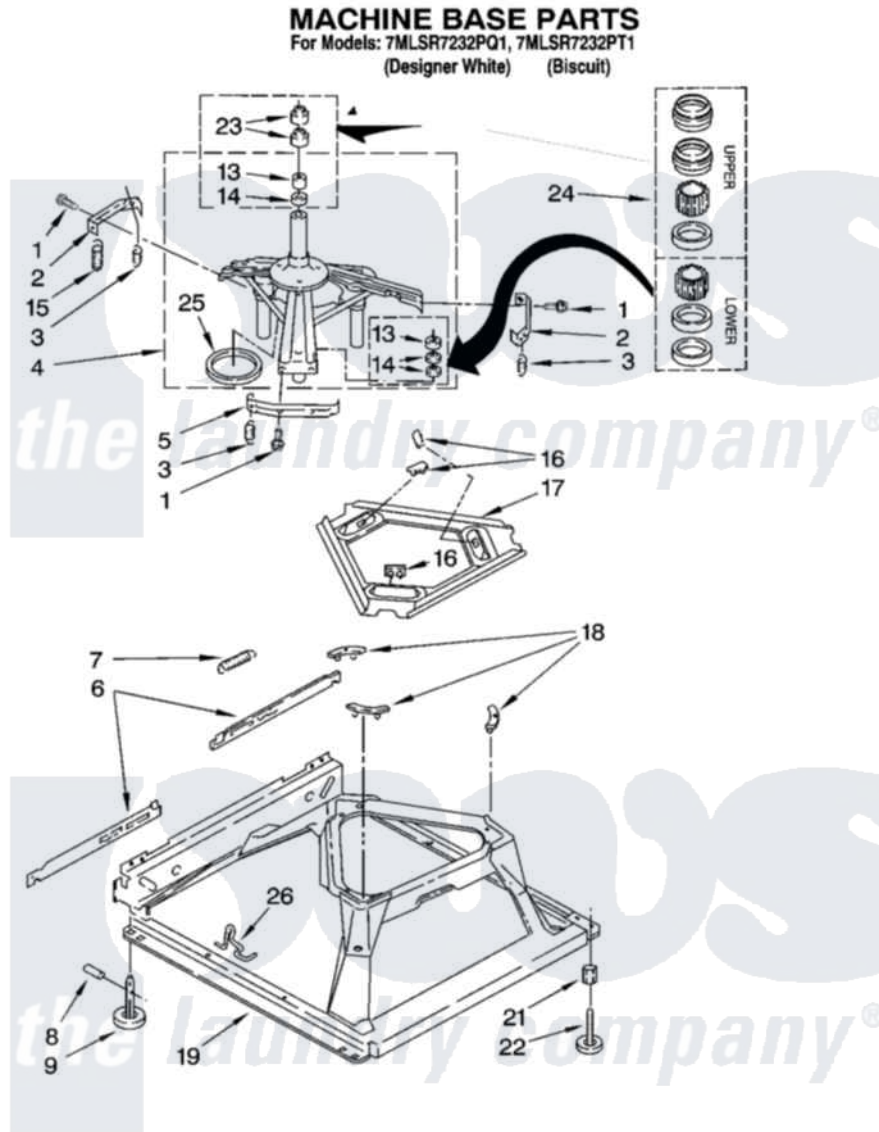

Whirlpool 7MLSR7232PQ1 05 - MACHINE BASE PARTS

8

8180745

Whirlpool Residential Whirlpool 7MLSR7232PQ1 Washer Parts Parts Diagram 05 - MACHINE BASE PARTS
Click on the part number to view part

Item	Original Part Number	Replaced By	Status	Part Description
1	3400076			Screw, Bracket Mounting
2	64067			Bracket, Spring Outer
3	63907			Spring, Suspension
4	8575214	280184		Support
5	64065			Bracket, Spring Outer
6	63466			Link, Leveling Mechanism
7	62597	8316845		Spring
8	62837			Pin, Knurled
9	62596	285244		Feet-Leveling
13	3347047	8546455		Bearing, Centerpost
14	357409	359449		Seal, Agitator Shaft
15	388492	W10250667		Spring, Counterweight
16	62568	285219		Pad
17	3946509			Plate, Suspension
18	3363660	285744		Pad
19	3946512	285771		Base

21	3359452		Nut, Lock
22	389102	W10001130	Foot, Leveling
23	356934	8577376	Seal, Centerpost
24	285203		Centerpost Bearing Kit
25	63134		Ring, Sound Deadening
26	63806	W10145155	Retainer, Suspension Spring