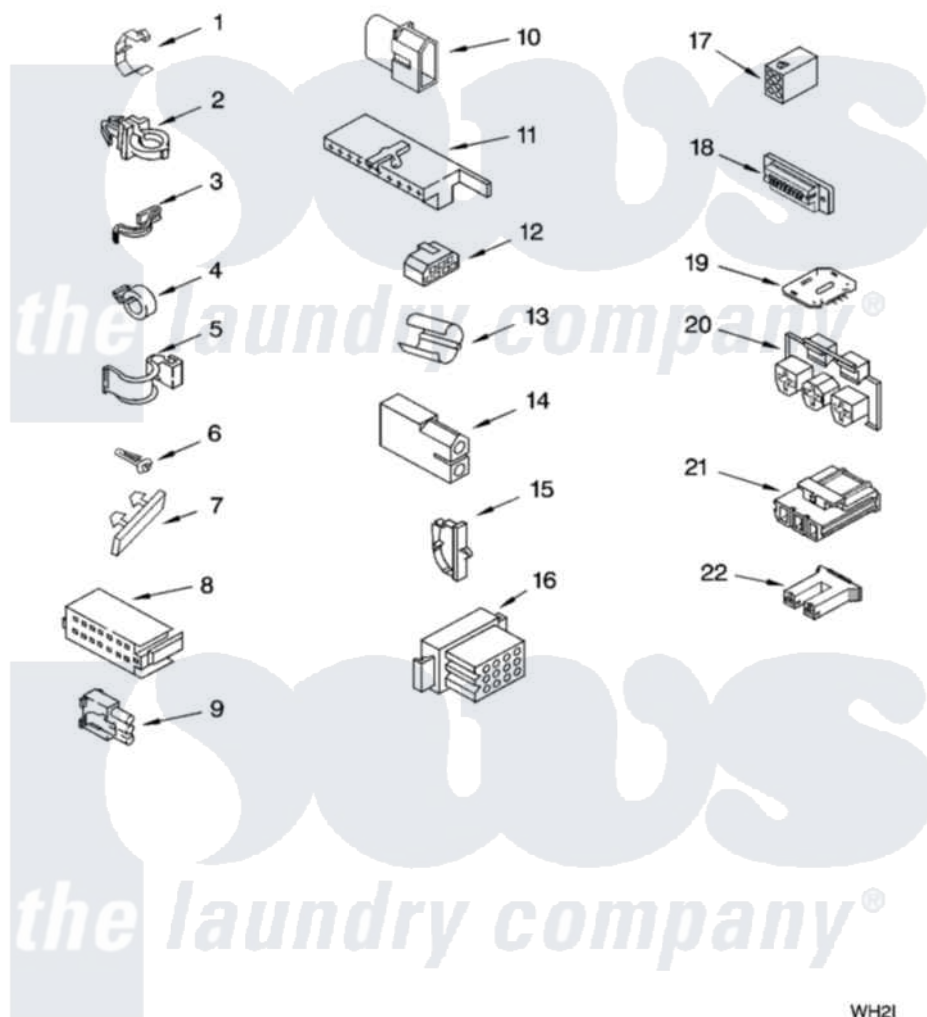

Whirlpool 7MLSR7232PQ1 06 - WIRING HARNESS PARTS

WIRING HARNESS PARTS

For Models: 7MLSR7232PQ1, 7MLSR7232PT1
(Designer White) (Biscuit)

8180745

9

WH21

Whirlpool [Residential Whirlpool 7MLSR7232PQ1 Washer Parts](#) Parts Diagram 06 - WIRING HARNESS PARTS

[Click on the part number to view part](#)

Item	Original Part Number	Replaced By	Status	Part Description
1	3349557			Retainer, Harness
2	388498		Not Available	Clip, Harness
3	3347812	8528351		Clip
4	3352501	8559320		Restraint, Hose
5	90016			Clip, Pressure Switch Hose
6	3390496	8281256		Clip, Harness
7	389379			Retainer, Side To Feature Panel
8	3948614			Disconnect Block
"	352089			Timer, Block Disconnect
9	62889			Receptacle, Terminal
10	353424			Plug, Terminal
11	62505			Block, Disconnect
12	3347243			Block, Disconnect
13	63523			Harness, Protector
14	717252			Receptacle, Terminal
15	3352944			Clip, Harness

16	3390423	Not Available	Block, Disconnect (12-Way) (Timer) (Use Term. 94613)
17	3347730	Not Available	Receptacle, (6-Way) (Use Term. 94613)
18	3349494		Connector, Etc
19	3407125	3955728	Control, Etc
20	3948617	2172937	Connector
21	3360056		Connector
22	3354925		Block, Connector
"	3354926		Block, Connector