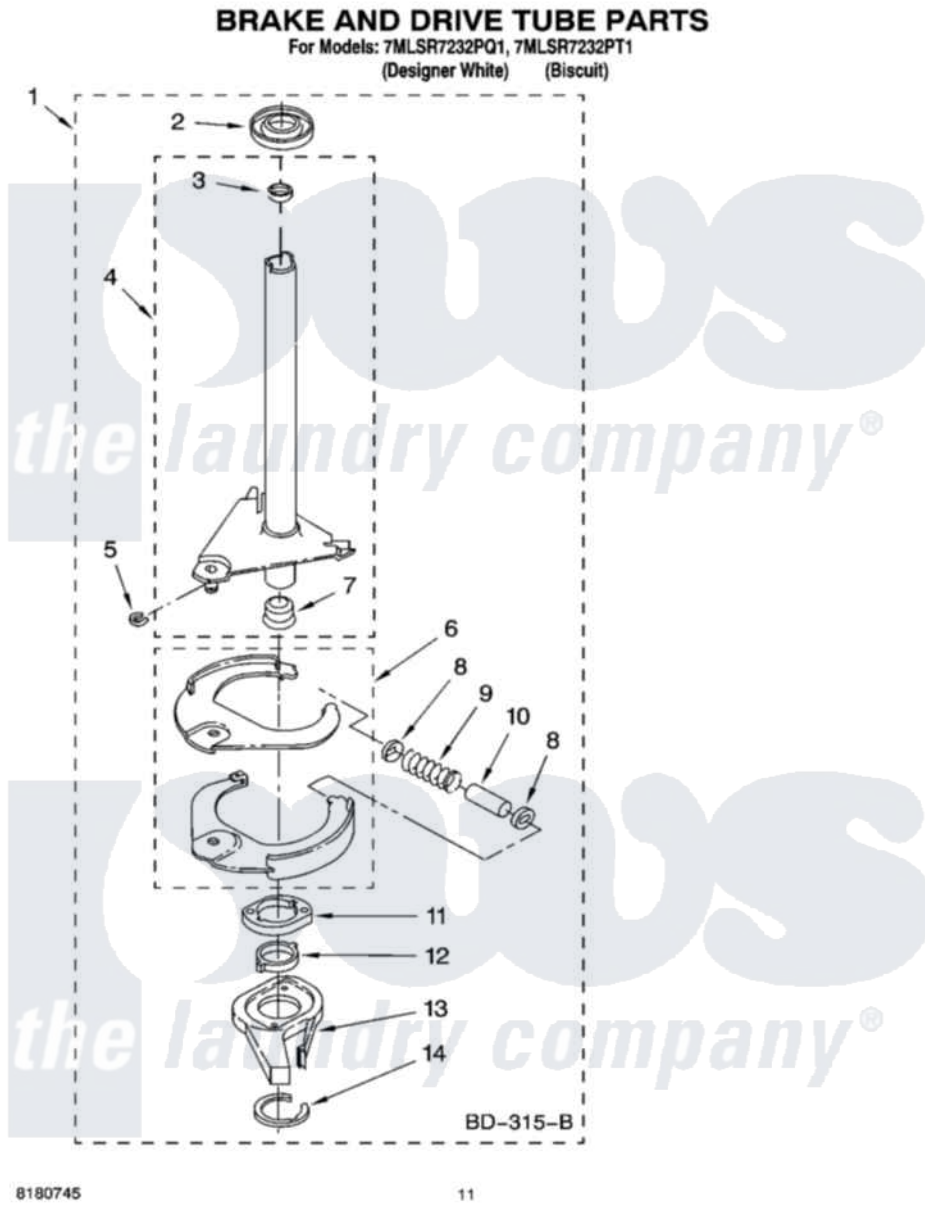

Whirlpool 7MLSR7232PQ1 07 - BRAKE AND DRIVE TUBE PARTS

Whirlpool Residential Whirlpool 7MLSR7232PQ1 Washer Parts Parts Diagram 07 - BRAKE AND DRIVE TUBE PARTS
Click on the part number to view part

Item	Original Part Number	Replaced By	Status	Part Description
1	388952	285792		Basketdrive
2	62658			Ring, Thrust
3	356427			Seal, Spin Pinion
4	64027	64208		Tube-Spin
5	64035	W10083190		Ring, Retaining
6	64232	285438		Shoe-Brake
7	62703	8546462		"T" Bearing, Spin Tube
8	3353956	285658		Sleeve
9	387806		Not Available	Spring, Brake
10	3355360	285658		Sleeve
11	661516	8546461		Cam, Brake Release
12	63022			Sleeve, Cam
13	64194	285790		Lining
14	90368	W10083200		Ring, Retaining
"	N/A		Not Available	FOLLOWING PARTS NOT ILLUSTRATED
"	285208			Lubricant