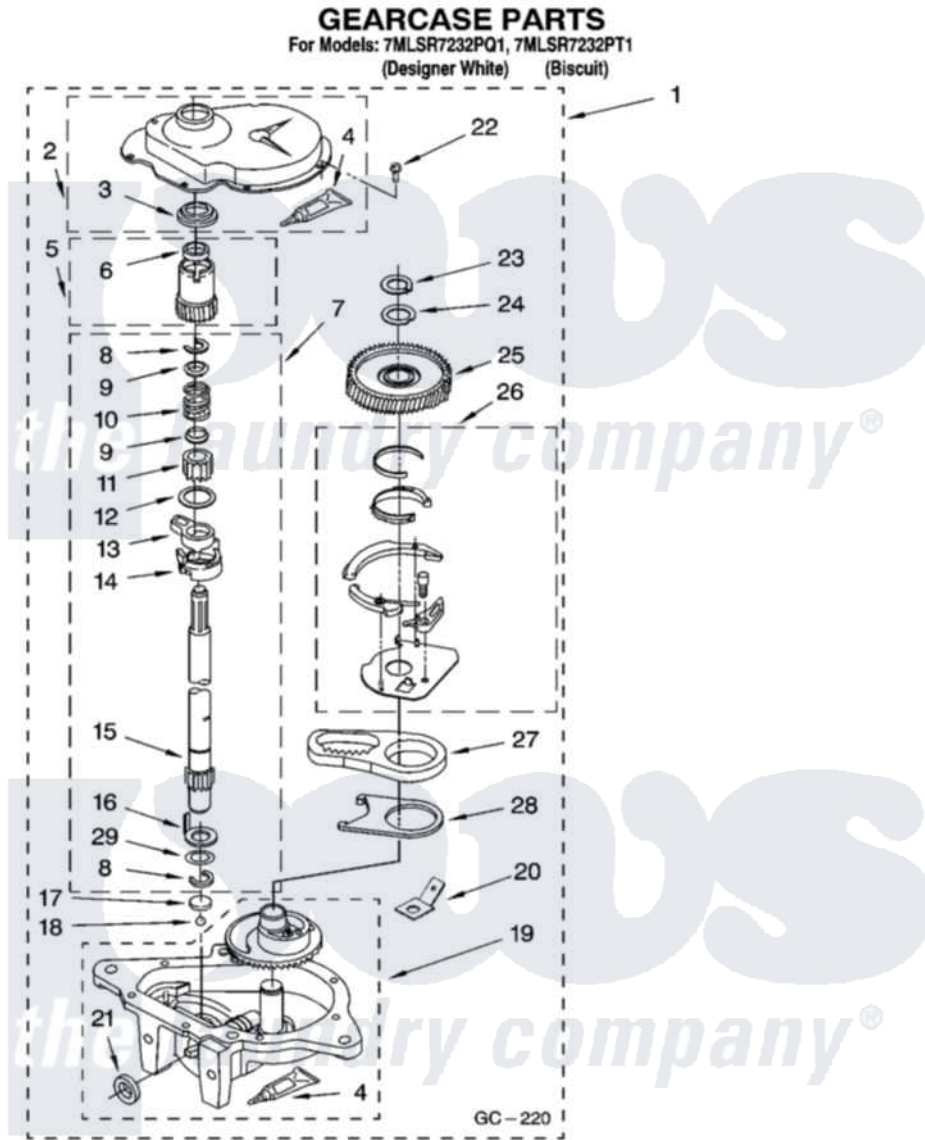

# Whirlpool 7MLSR7232PQ1 08 - GEARCASE PARTS

12

8180745

Whirlpool [Residential Whirlpool 7MLSR7232PQ1 Washer Parts](#) Parts Diagram 08 - GEARCASE PARTS  
Click on the part number to view part

Item	Original Part Number	Replaced By	Status	Part Description
1	8532118	<a href="#">3360629</a>		Gearcase
2	<a href="#">285202</a>			Cover, Gearcase
3	<a href="#">3349985</a>			Seal, Gearcase Cover
4	<a href="#">285195</a>			Sealer Sealer, Gasket
5	63320	<a href="#">285362</a>		Gear and Pinion
6	<a href="#">356427</a>			Seal, Spin Pinion
7	<a href="#">389387</a>			Shaft, Agitator
8	90369		Not Available	Ring, Retaining (2)
9	<a href="#">62677</a>			Retainer, Spring
10	<a href="#">62676</a>			Spring, Agitator
11	63273	<a href="#">285509</a>		Shaft, Agitator
12	<a href="#">62619</a>			Washer, Agitator Gear
13	62580	<a href="#">285206</a>		Cam-Agitator
14	62581	<a href="#">285206</a>		Cam-Agitator
15	<a href="#">285509</a>			Shaft, Agitator
16	<a href="#">62618</a>			Washer, Cam Thrust

17	16018	<a href="#">285205</a>	Bearing
18	85529	<a href="#">285205</a>	Bearing
19	389230	<a href="#">285515</a>	Gearcase
20	3949116	Not Available	BLOCK TAB, TERMINAL
21	<a href="#">285352</a>		Seal Kit, Thrust Plug
22	<a href="#">3351614</a>		Screw, Gearcase Cover Mounting
23	3362552	<a href="#">285765</a>	Ring-Retrn
24	285735	<a href="#">285766</a>	Washer Kit, Thrust
25	62570	<a href="#">285362</a>	Gear and Pinon
26	388253	<a href="#">999516</a>	Shelf-Glas
27	3349296	<a href="#">8546456</a>	Rack, Connecting
28	<a href="#">62621</a>		Actuator, Shift
29	<a href="#">388815</a>		Washer, Intermediate 1 3976263 Miscellaneous Parts Bag 2 3976300 Washer, Inlet Hose 3 3366913 Clamp, Hose