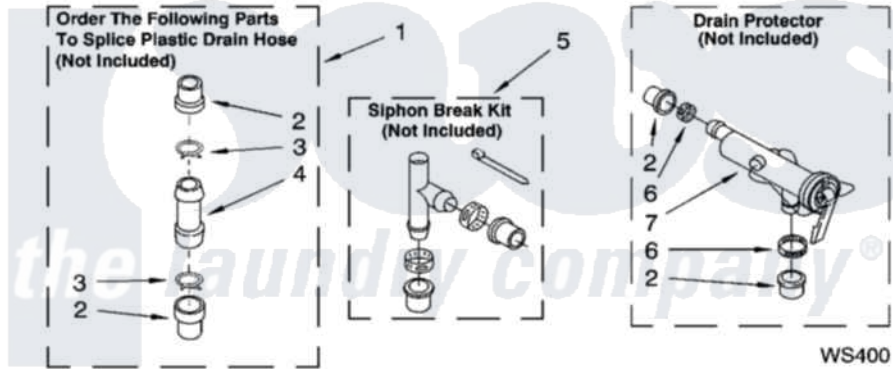

Whirlpool 7MLSR7232PQ1 09 - WATER SYSTEM PARTS, OPTIONAL PARTS (NOT INCLUDED)

WATER SYSTEM PARTS

For Models: 7MLSR7232PQ1, 7MLSR7232PT1
(Designer White) (Biscuit)

8180745

13

Whirlpool [Residential Whirlpool 7MLSR7232PQ1 Washer Parts](#) Parts Diagram 09 - WATER SYSTEM PARTS, OPTIONAL PARTS (NOT INCLUDED)
Click on the part number to view part

Item	Original Part Number	Replaced By	Status	Part Description
1	285442			Water System Parts
2	285321			Water System Parts
3	370447	285655		Clamp, Hose
4	16272			Connector, Straight
5	285320			Water System Parts
6	65349	285655		Clamp, Hose
7	367031			Water System Parts
	72017			Paint, Touch-Up
"	4392899			Paint, Touch-Up
"	350938			Paint, Pressurized Spray B
"	350930			Paint, Pressurized Spray B
"	4392901			Paint, Pressurized Spray
"	799344			Paint, Touch-Up)
"	4392900			Paint, Bulk)
"	N/A		Not Available	OIL