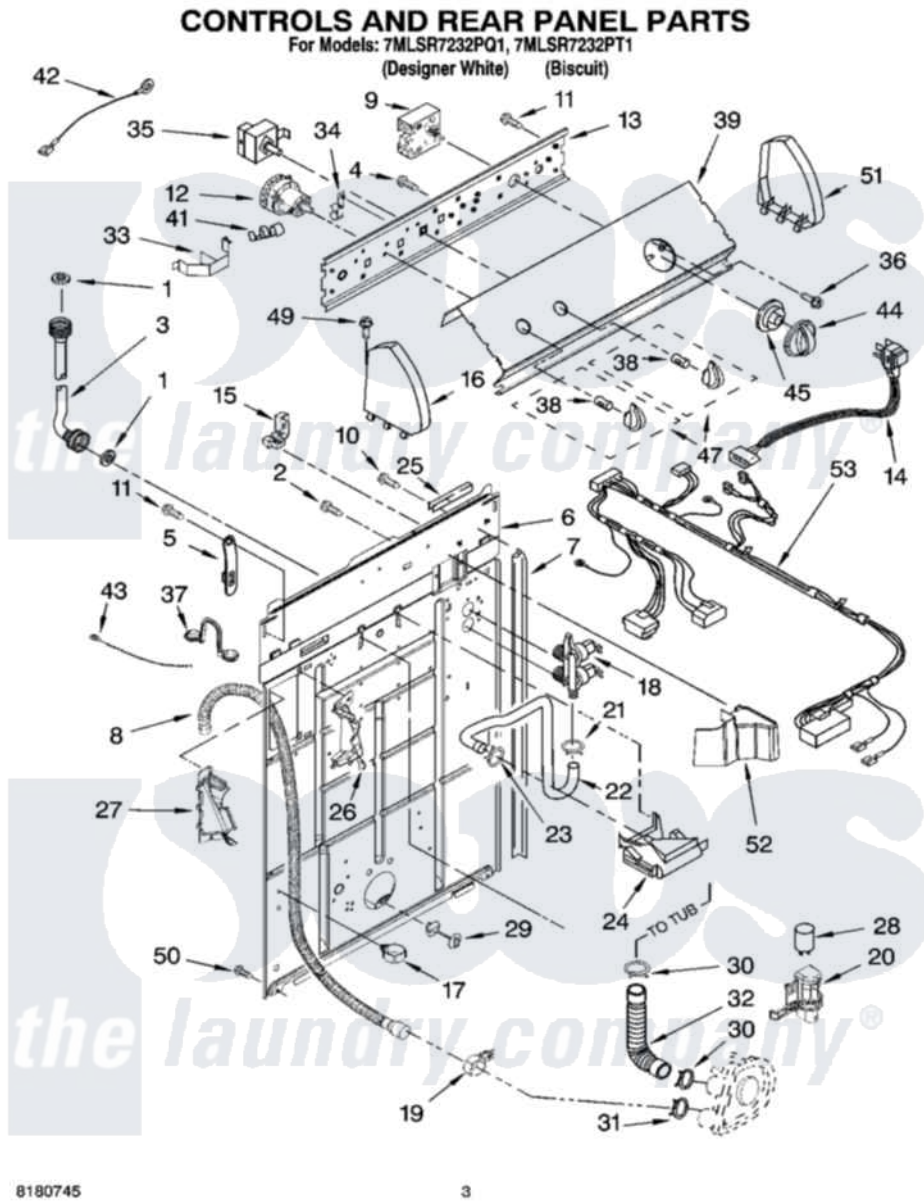

# Whirlpool 7MLSR7232PT1 02 - CONTROLS AND REAR PANEL PARTS

Whirlpool Residential Whirlpool 7MLSR7232PT1 Washer Parts Parts Diagram 02 - CONTROLS AND REAR PANEL PARTS

Click on the part number to view part

Item	Original Part Number	Replaced By	Status	Part Description
1	3976300	<a href="#">16123</a>		Washer Inlet-Hose Miscellaneous Parts Must be Ordered Separately.
2	<a href="#">9740848</a>			Screw, Mixing Valve Mounting
3	8571377	<a href="#">89503</a>		Hose-Inlet
"	8571378	<a href="#">89503</a>		Hose-Inlet
4	<a href="#">3179795</a>			Screw, Ground
5	<a href="#">8568314</a>			Strap, Console
6	<a href="#">8318015</a>			Panel, Rear
7	<a href="#">62747</a>			Pad, Rear Panel
8	8559373	<a href="#">W10096921</a>		Drain Hose Assembly
9	<a href="#">3953146</a>			Timer, Control
10	<a href="#">3351614</a>			Screw, Gearcase Cover Mounting
11	<a href="#">90767</a>			Screw, 8A X 3/8 HeX Washer Head Tapping
12	3366849	<a href="#">W10339228</a>		Switch-WL