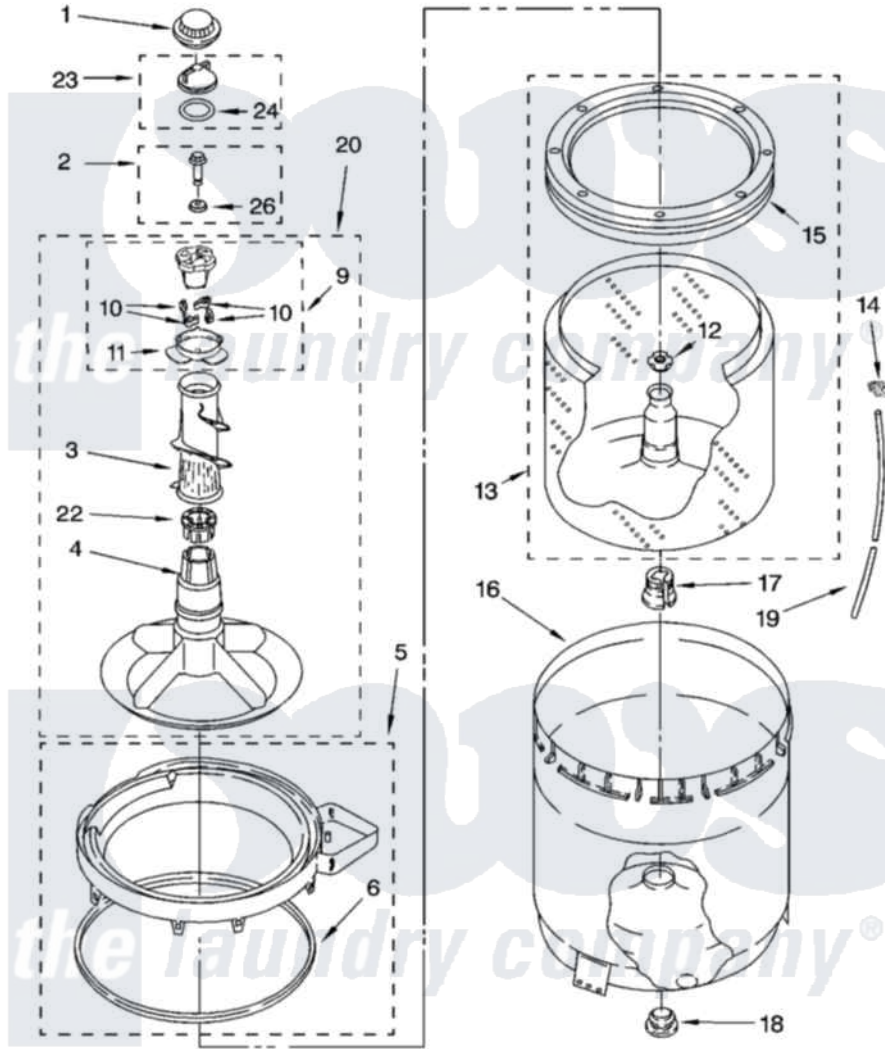

Whirlpool 7MLSR7232PT1 03 - AGITATOR, BASKET AND TUB PARTS

AGITATOR, BASKET AND TUB PARTS

For Models: 7MLSR7232PQ1, 7MLSR7232PT1
(Designer White) (Biscuit)

8180745

5

Whirlpool Residential Whirlpool 7MLSR7232PT1 Washer Parts Parts Diagram 03 - AGITATOR, BASKET AND TUB PARTS

[Click on the part number to view part](#)

Item	Original Part Number	Replaced By	Status	Part Description
1	3355758			Cap, Agitator
2	358237			Screw And Washer
3	3348752			Mover, Clothes
4	3347288			Agitator
5	8528150	W10445870		Ring-Tub
6	3976308			Gasket, Tub Ring
9	3363663	285811		Cam-Agitator
10	3366877	80040		Dog-Agitator
11	3363661			Bearing, Driven Cam
12	21366			Nut, Spanner
13	8526017	W10389329		Clothes Container, Assembly
14	2219077			Clip, Pressure Switch Hose
15	8519788	387240		Ring, Balance
16	63849			Strain Relief, Power Cord
17	389140			Tub Block, Basket Drive
18	383727			Gasket, Centerpod