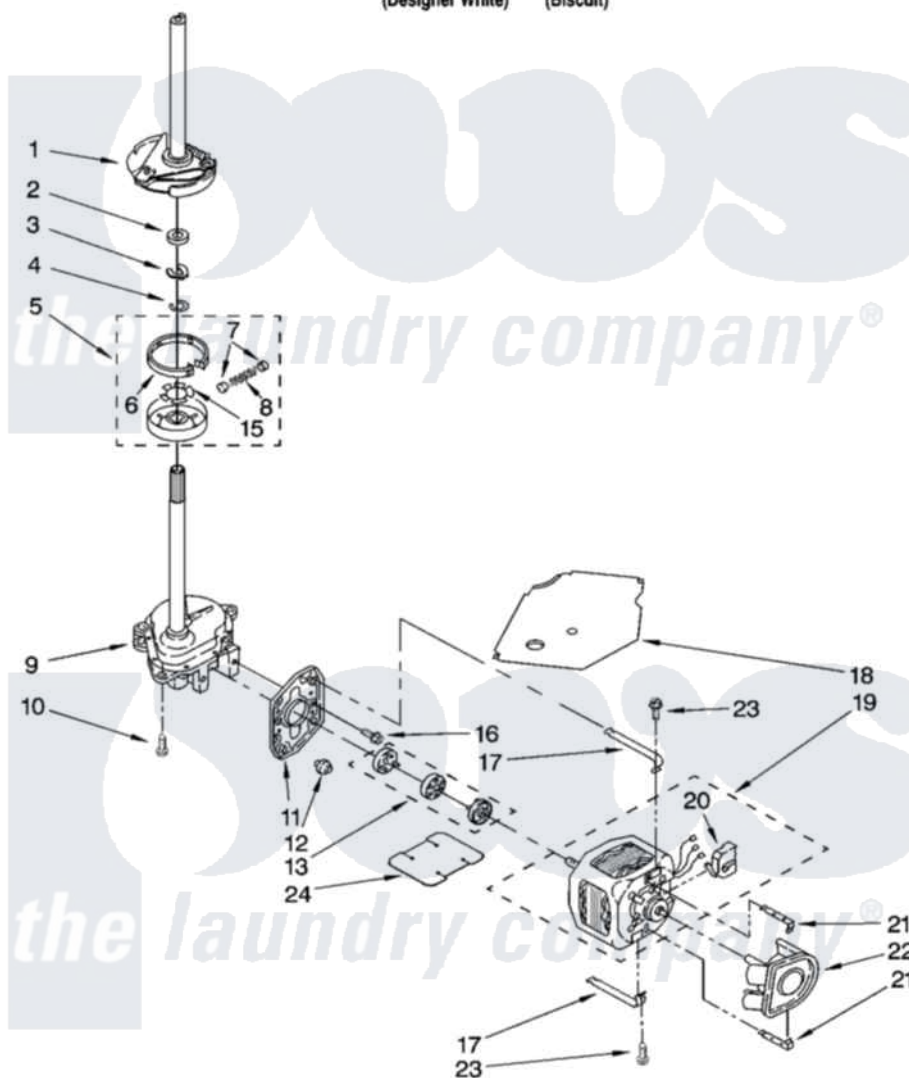

Whirlpool 7MLSR7232PT1 04 - BRAKE, CLUTCH, GEARCASE, MOTOR AND PUMP PARTS

BRAKE, CLUTCH, GEARCASE, MOTOR AND PUMP PARTS

For Models: 7MLSR7232PQ1, 7MLSR7232PT1

(Designer White) (Biscuit)

8180745

7

Whirlpool [Residential Whirlpool 7MLSR7232PT1 Washer Parts](#) Parts Diagram 04 - BRAKE, CLUTCH, GEARCASE, MOTOR AND PUMP PARTS

[Click on the part number to view part](#)

Item	Original Part Number	Replaced By	Status	Part Description
1	388952	285792		Basketdrive
2	63292			Washer, Spin Tube Thrust
3	62697	W10080230		Ring, Spin Tube Support
4	63283	285353		Ring
5	3951311	285785		Clutch
6	3951308	285790		Lining
7	62646			Cap, Clutch Spring
8	3946792			Spring And Damper Assembly
9	8532118	3360629		Gearcase
10	3357334	3400516		Screw Anti-Rattle
11	62611			Plate, Motor Mount To Gearcase
12	62691			Grommet, Motor
13	285753	285753A		Coupling
15	3355454			Clip, Main Drive

16	3400516		Screw Anti-Rattle
17	3349637	W10086010	Retainer, Motor
18	3362089		Shield, Tub To Motor
19	8528157	661600	Motor, Main Drive
20	3952056		Switch, Main Drive Motor
21	8546127		Retainer, Pump
22	3363394		Pump
23	3387485	273556	Screw, 10-16 X 5/8
24	8316060		Shield, Tub To Motor