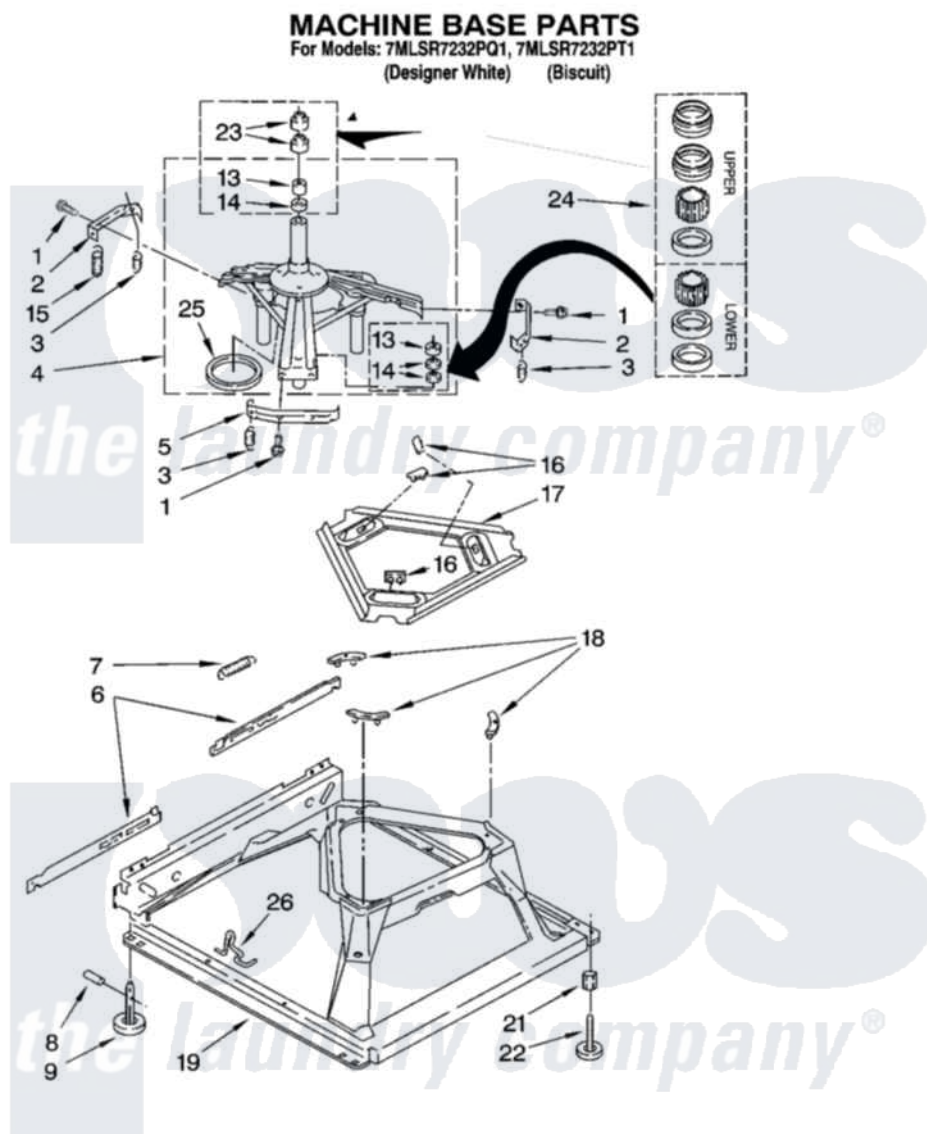

# Whirlpool 7MLSR7232PT1 05 - MACHINE BASE PARTS

8

8180745

Whirlpool Residential Whirlpool 7MLSR7232PT1 Washer Parts Parts Diagram 05 - MACHINE BASE PARTS  
 Click on the part number to view part

Item	Original Part Number	Replaced By	Status	Part Description
1	<a href="#">3400076</a>			Screw, Bracket Mounting
2	<a href="#">64067</a>			Bracket, Spring Outer
3	<a href="#">63907</a>			Spring, Suspension
4	8575214	<a href="#">280184</a>		Support
5	<a href="#">64065</a>			Bracket, Spring Outer
6	<a href="#">63466</a>			Link, Leveling Mechanism
7	62597	<a href="#">8316845</a>		Spring
8	<a href="#">62837</a>			Pin, Knurled
9	62596	<a href="#">285244</a>		Feet-Leveling
13	3347047	<a href="#">8546455</a>		Bearing, Centerpost
14	357409	<a href="#">359449</a>		Seal, Agitator Shaft
15	388492	<a href="#">W10250667</a>		Spring, Counterweight
16	62568	<a href="#">285219</a>		Pad
17	<a href="#">3946509</a>			Plate, Suspension
18	3363660	<a href="#">285744</a>		Pad
19	3946512	<a href="#">285771</a>		Base

21	<a href="#">3359452</a>		Nut, Lock
22	389102	<a href="#">W10001130</a>	Foot, Leveling
23	356934	<a href="#">8577376</a>	Seal, Centerpost
24	<a href="#">285203</a>		Centerpost Bearing Kit
25	<a href="#">63134</a>		Ring, Sound Deadening
26	63806	<a href="#">W10145155</a>	Retainer, Suspension Spring