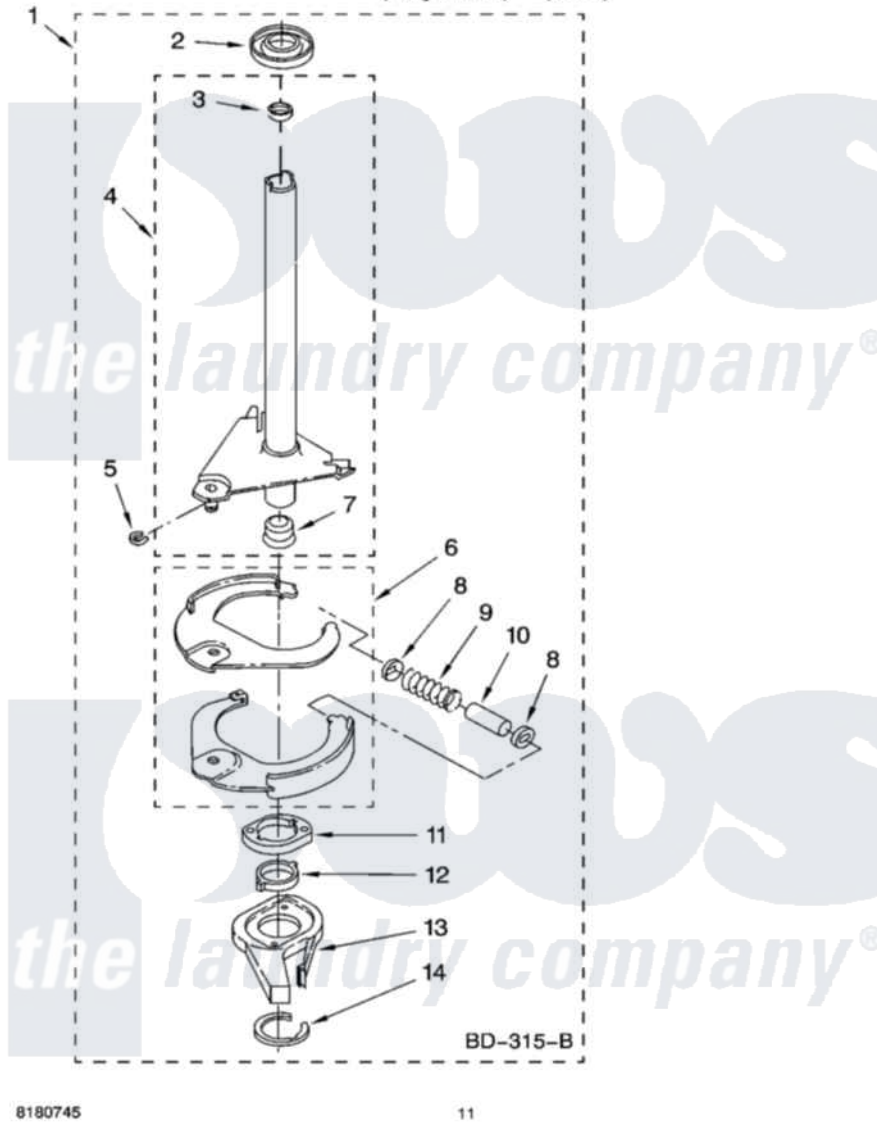

Whirlpool 7MLSR7232PT1 07 - BRAKE AND DRIVE TUBE PARTS

BRAKE AND DRIVE TUBE PARTS

For Models: 7MLSR7232PQ1, 7MLSR7232PT1
(Designer White) (Biscuit)

8180745

11

Whirlpool Residential Whirlpool 7MLSR7232PT1 Washer Parts Parts Diagram 07 - BRAKE AND DRIVE TUBE PARTS
Click on the part number to view part

Item	Original Part Number	Replaced By	Status	Part Description
1	388952	285792		Basketdrive
2	62658			Ring, Thrust
3	356427			Seal, Spin Pinion
4	64027	64208		Tube-Spin
5	64035	W10083190		Ring, Retaining
6	64232	285438		Shoe-Brake
7	62703	8546462		"T" Bearing, Spin Tube
8	3353956	285658		Sleeve
9	387806		Not Available	Spring, Brake
10	3355360	285658		Sleeve
11	661516	8546461		Cam, Brake Release
12	63022			Sleeve, Cam
13	64194	285790		Lining
14	90368	W10083200		Ring, Retaining
"	N/A		Not Available	FOLLOWING PARTS NOT ILLUSTRATED
"	285208			Lubricant