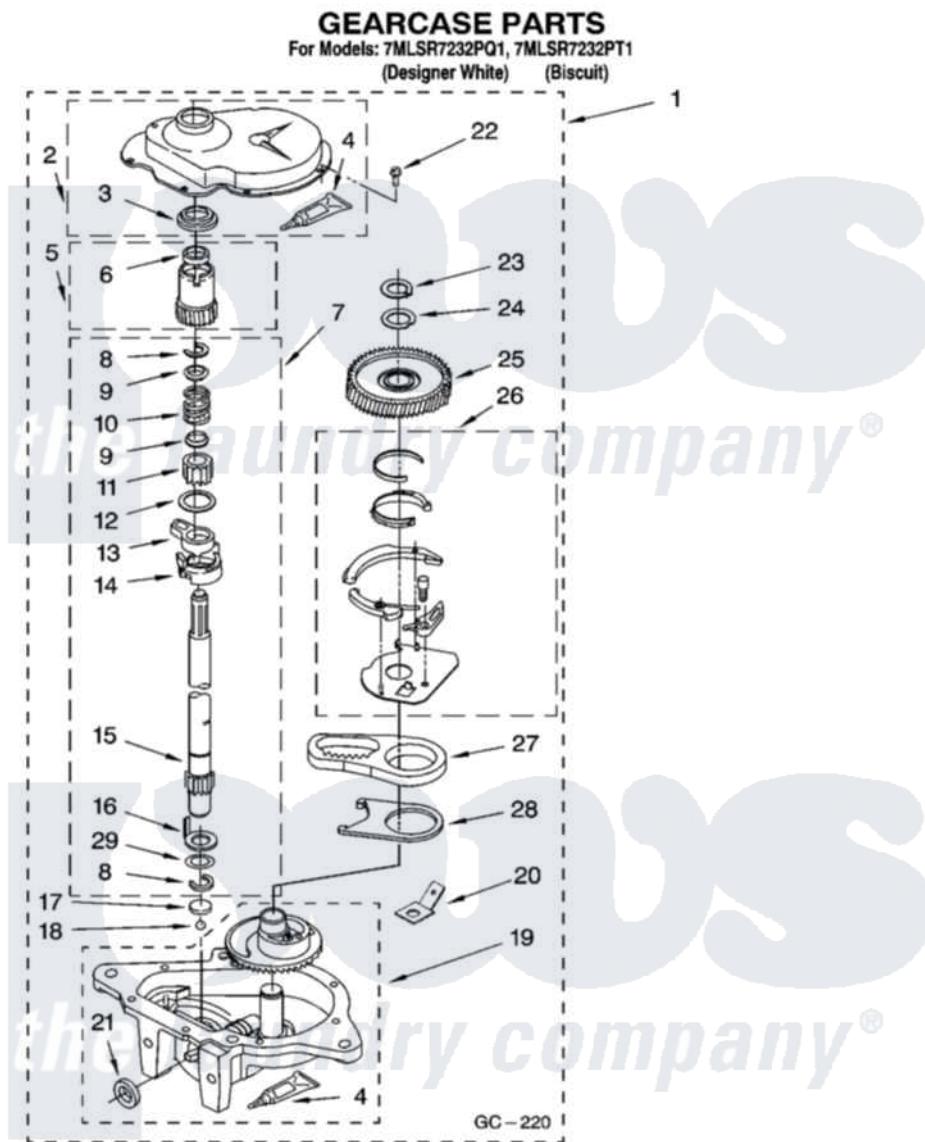

Whirlpool 7MLSR7232PT1 08 - GEARCASE PARTS

12

8180745

Whirlpool [Residential Whirlpool 7MLSR7232PT1 Washer Parts](#) Parts Diagram 08 - GEARCASE PARTS
Click on the part number to view part

Item	Original Part Number	Replaced By	Status	Part Description
1	8532118	3360629		Gearcase
2	285202			Cover, Gearcase
3	3349985			Seal, Gearcase Cover
4	285195			Sealer Sealer, Gasket
5	63320	285362		Gear and Pinion
6	356427			Seal, Spin Pinion
7	389387			Shaft, Agitator
8	90369		Not Available	Ring, Retaining (2)
9	62677			Retainer, Spring
10	62676			Spring, Agitator
11	63273	285509		Shaft, Agitator
12	62619			Washer, Agitator Gear
13	62580	285206		Cam-Agitator
14	62581	285206		Cam-Agitator
15	285509			Shaft, Agitator
16	62618			Washer, Cam Thrust

17	16018	285205	Bearing
18	85529	285205	Bearing
19	389230	285515	Gearcase
20	3949116	Not Available	BLOCK TAB, TERMINAL
21	285352		Seal Kit, Thrust Plug
22	3351614		Screw, Gearcase Cover Mounting
23	3362552	285765	Ring-Retrn
24	285735	285766	Washer Kit, Thrust
25	62570	285362	Gear and Pinon
26	388253	999516	Shelf-Glas
27	3349296	8546456	Rack, Connecting
28	62621		Actuator, Shift
29	388815		Washer, Intermediate 1 3976263 Miscellaneous Parts Bag 2 3976300 Washer, Inlet Hose 3 3366913 Clamp, Hose