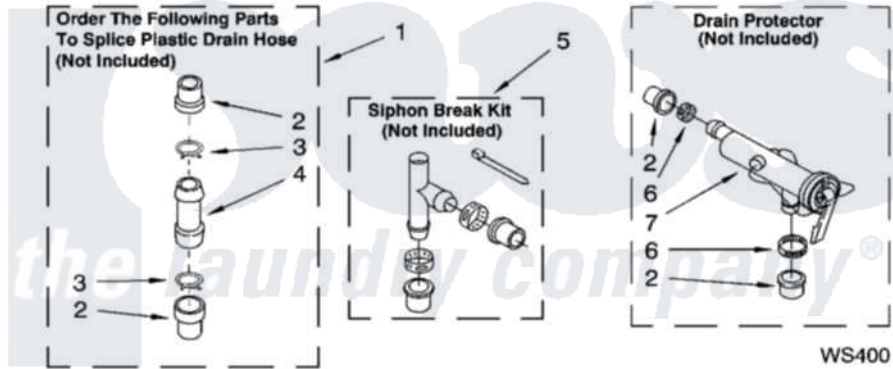

Whirlpool 7MLSR7232PT1 09 - WATER SYSTEM PARTS, OPTIONAL PARTS (NOT INCLUDED)

WATER SYSTEM PARTS

For Models: 7MLSR7232PQ1, 7MLSR7232PT1
(Designer White) (Biscuit)

8180745

13

Whirlpool Residential Whirlpool 7MLSR7232PT1 Washer Parts Parts Diagram 09 - WATER SYSTEM PARTS, OPTIONAL PARTS (NOT INCLUDED)
Click on the part number to view part

Item	Original Part Number	Replaced By	Status	Part Description
1	285442			Water System Parts
2	285321			Water System Parts
3	370447	285655		Clamp, Hose
4	16272			Connector, Straight
5	285320			Water System Parts
6	65349	285655		Clamp, Hose
7	367031			Water System Parts
	72017			Paint, Touch-Up
"	4392899			Paint, Touch-Up
"	350938			Paint, Pressurized Spray B
"	350930			Paint, Pressurized Spray B
"	4392901			Paint, Pressurized Spray
"	799344			Paint, Touch-Up)
"	4392900			Paint, Bulk)
"	N/A		Not Available	OIL