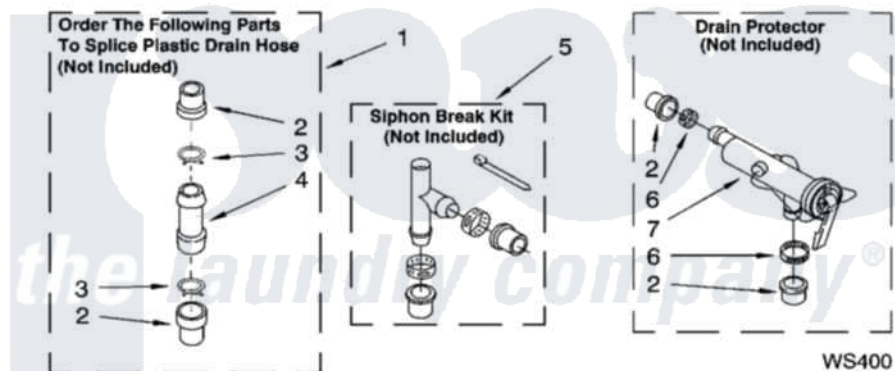

**Whirlpool 7MLSR7523PT0 09 - WATER SYSTEM PARTS,
MISCELLANEOUS PARTS, OPTIONAL PARTS (NOT INCLUDED)**

WATER SYSTEM PARTS

For Model: 7MLSR7523PT0
(Biscuit)

8180543

13

Whirlpool [Residential Whirlpool 7MLSR7523PT0 Washer Parts](#) Parts Diagram 09 - WATER SYSTEM PARTS,
MISCELLANEOUS PARTS, OPTIONAL PARTS (NOT INCLUDED)

[Click on the part number to view part](#)

Item	Original Part Number	Replaced By	Status	Part Description
1	285442			Water System Parts
2	285321			Water System Parts
3	370447	285655		Clamp, Hose
4	16272			Connector, Straight
5	285320			Water System Parts
6	65349	285655		Clamp, Hose
7	367031			Water System Parts
1	3976253	285654		Parts-Misc
2	16123			Washer Inlet-Hose Miscellaneous Parts Must be Ordered Separately.
3	3366912	356138		Clamp, Hose
4	3366913	3357331		Clamp, Drain
5	3359452			Nut, Lock
6	389102	W10001130		Foot, Leveling