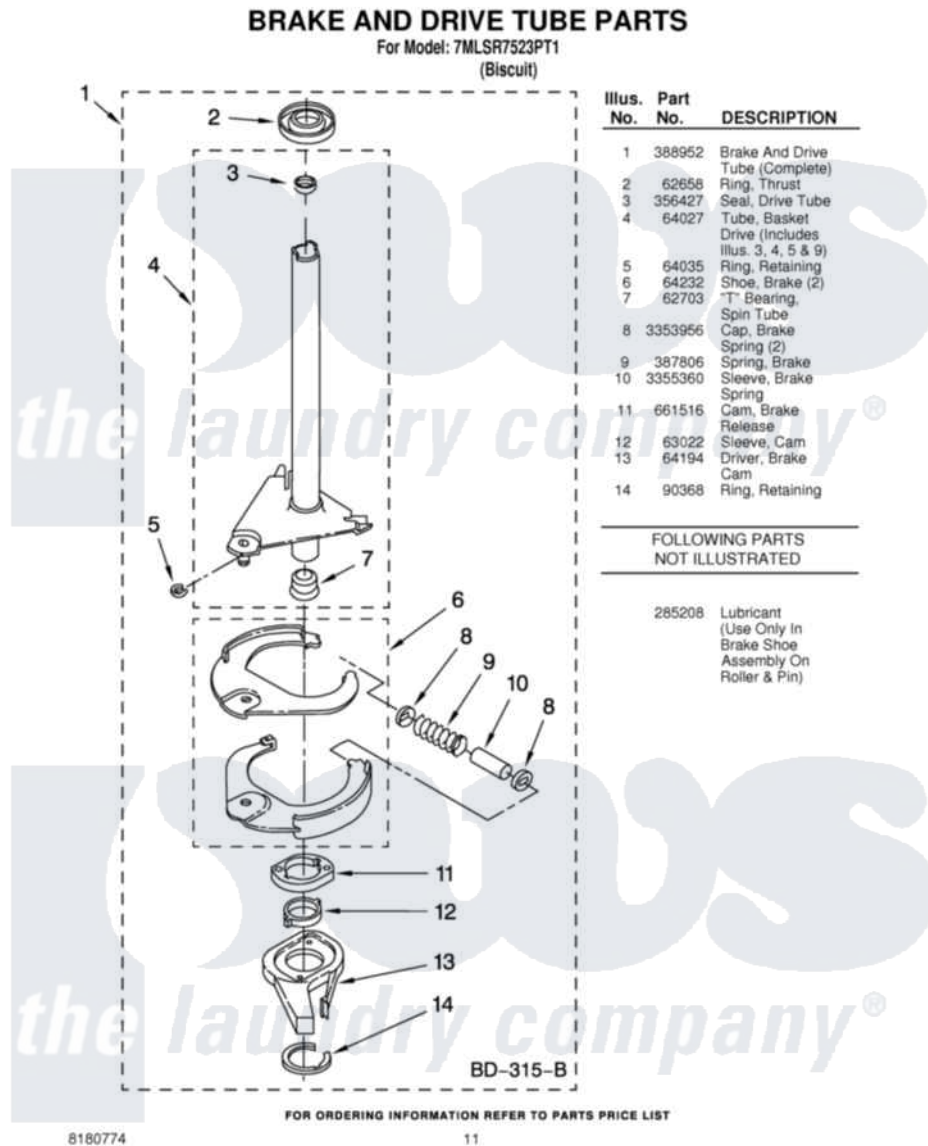

Whirlpool 7MLSR7523PT1 07 - BRAKE AND DRIVE TUBE PARTS

Whirlpool Residential Whirlpool 7MLSR7523PT1 Washer Parts Parts Diagram 07 - BRAKE AND DRIVE TUBE PARTS

Click on the part number to view part

Item	Original Part Number	Replaced By	Status	Part Description
1	388952	285792		Basketdrive
2	62658			Ring, Thrust
3	356427			Seal, Spin Pinion
4	64027	64208		Tube-Spin
5	64035	W10083190		Ring, Retaining
6	64232	285438		Shoe-Brake
7	62703	8546462		"T" Bearing, Spin Tube
8	3353956	285658		Sleeve
9	387806		Not Available	Spring, Brake
10	3355360	285658		Sleeve
11	661516	8546461		Cam, Brake Release
12	63022			Sleeve, Cam
13	64194	285790		Lining
14	90368	W10083200		Ring, Retaining
	285208			Lubricant