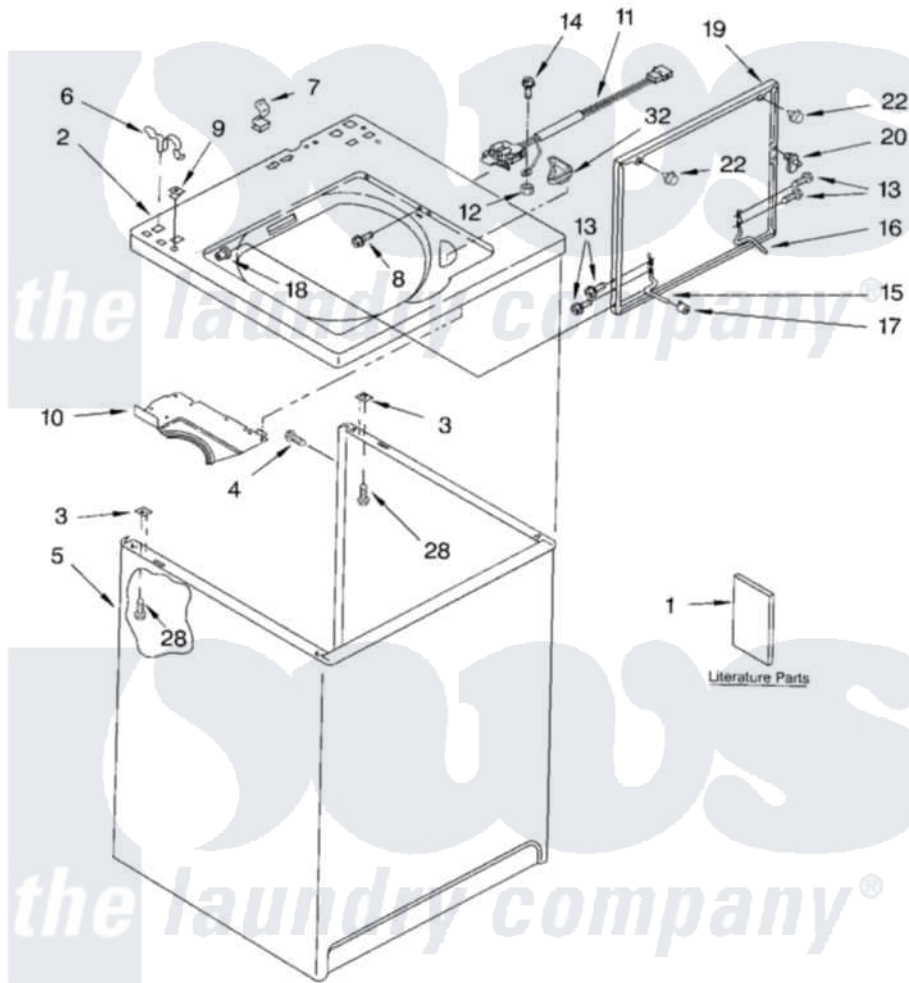

Whirlpool 7MLSR7533JT5 01 - TOP AND CABINET PARTS

TOP AND CABINET PARTS

For Model: 7MLSR7533JT5
(Biscuit)

AUTOMATIC
WASHER

5-03 Litho in U.S.A. (drd)

1

Part No. 8179993

Whirlpool [Residential Whirlpool 7MLSR7533JT5 Washer Parts](#) Parts Diagram 01 - TOP AND CABINET PARTS

[Click on the part number to view part](#)

Item	Original Part Number	Replaced By	Status	Part Description
1	LIT3954763		Not Available	Literature Parts (Installation Instructions)
"	LIT8532072		Not Available	Literature Parts (Energy Guide (Mexico))
"	LIT8539737		Not Available	Literature Parts (Use & Care Guide)
"	LIT3954667		Not Available	Literature Parts (Wiring Diagram)
2	8271380			Top
3	62750			Spacer, Cabinet To Top (4)
4	3357011	308685		Side Trim)
5	3954357			Cabinet
6	62780			Clip, Top And Cabinet And Rear Panel
7	90016			Clip, Pressure Switch Hose
8	3356311			Screw And Washer, Lid Switch Shield
9	357213			Nut, Push-In
10	3950994			Shield, Lid Switch

11	3950298		Switch, Lid
12	3400901	680762	Nut
13	3351355	W10119828	Screw, Lid Hinge Mounting
14	3351614		Screw, Gearcase Cover Mounting
15	54584		Hinge, Lid
16	91770		Hinge, Lid
17	19119		Bumper, Lid Hinge
18	21258		Bearing, Lid Hinge
19	8541724	W10193875	Lid
20	357913	358684	Strike, Lid Switch
22	9724509		Bumper, Lid
28	3390631		Screw, 10-16 X 3/8
32	3362952		Dispenser, Bleach