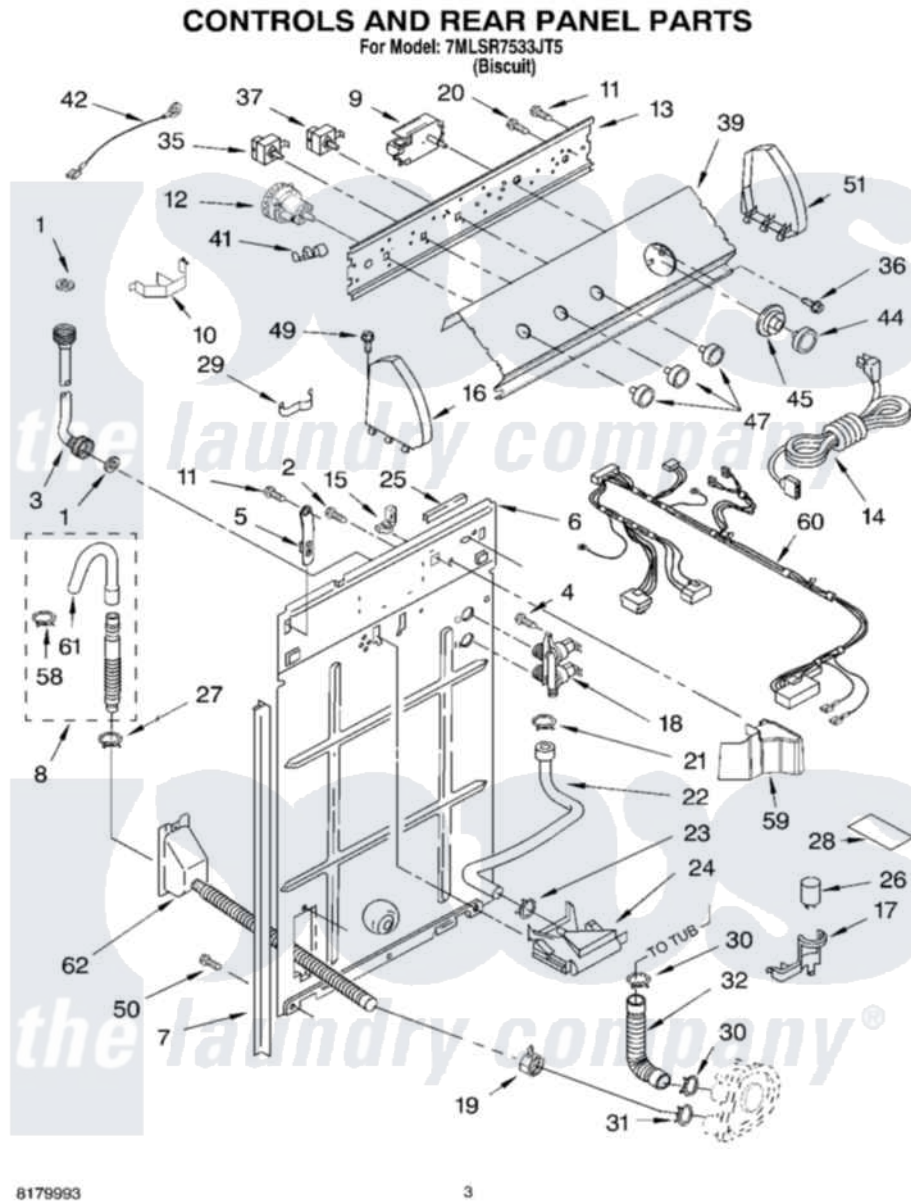

Whirlpool 7MLSR7533JT5 02 - CONTROLS AND REAR PANEL PARTS

Whirlpool [Residential Whirlpool 7MLSR7533JT5 Washer Parts](#) Parts Diagram 02 - CONTROLS AND REAR PANEL PARTS

[Click on the part number to view part](#)

Item	Original Part Number	Replaced By	Status	Part Description
1	3976300	16123		Washer Inlet-Hose Miscellaneous Parts Must be Ordered Separately.
2	3351614			Screw, Gearcase Cover Mounting
3	3949374	89503		Hose-Inlet
"	3949375	89503		Hose-Inlet
4	9740848			Screw, Mixing Valve Mounting
5	8318255	8568314		Strap, Console
6	8318405			Panel, Rear
7	62747			Pad, Rear Panel
8	3951609	285664		Hose
"	661577	285666		Hose
"	3357090	285702		Hose
9	3949208			Timer, Control
10	8055003			Clip, Harness And Pressure Switch

11	90767		Screw, 8A X 3/8 HeX Washer Head Tapping
12	3366848	W10339229	Switch-WL
13	3948608		Bracket, Control
14	8532158	W10130795	Cord-Power
15	3949468	285777	Relief-Str
16	8314852		Cap, End
17	8318201	8318046	Clip, Capacitor
18	3952164	285805	Valve-Inlet
19	3976395		Restraint, Hose
20	3179795		Screw, Ground
21	370451	596669	Clamp, Manifold
22	3357328		Hose, Vacuum Break
23	371503	596669	Clamp, Manifold
24	387606	3360977	Break-Vac
25	303294	3367669	Protector, Edge
26	661606	8572717	Capacitor, Motor Start
27	3366912	356138	Clamp, Hose
28	3976286		Shield, Capacitor
29	3347812	8528351	Clip
30	3363366	616099	Clamp
31	8317496	285655	Clamp, Hose
32	3951449	285871	Hose
35	661612	W10168256	Switch, Water Temperature
36	3400818		Screw, Timer Mounting
37	3949187	W10168262	Switch, Rotary
39	8532156		Panel, Console
41	357572	W10113937	Clip, Grounding
42	3398893	3395559	Wire
44	8271347	3957822	Knob, Timer
45	8271370	3957850	Dial, Timer
47	8271348	3957797	Knob, Push-To-Start
49	388326		Screw, 8-18 X 1.25
50	62863	3390631	Screw, 10-16 X 3/8
51	8314851		Cap, End
58	3366913	3357331	Clamp, Drain
59	8314879		Shield, Inlet Valve
60	3956133		Harness, Wiring
61	3357027		Nozzle, Hose Drain
62	8317940	W10358149	Drain Hose Assembly