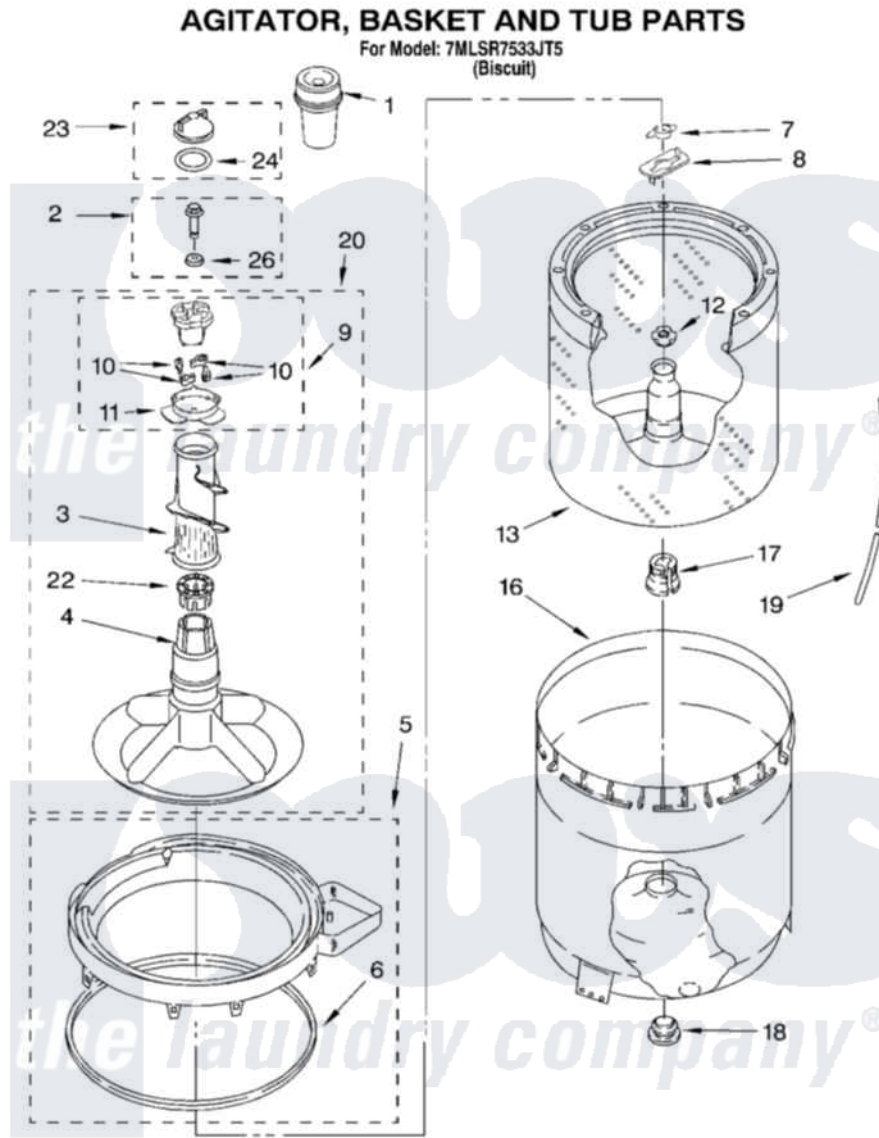

Whirlpool 7MLSR7533JT5 03 - AGITATOR, BASKET AND TUB PARTS

8179993

5

Whirlpool [Residential Whirlpool 7MLSR7533JT5 Washer Parts](#) Parts Diagram 03 - AGITATOR, BASKET AND TUB PARTS

[Click on the part number to view part](#)

Item	Original Part Number	Replaced By	Status	Part Description
1	63580			Dispenser, Fabric Softener
2	358237			Screw And Washer
3	3363003			Mover, Clothes
4	3951632			Agitator
5	8528150	W10445870		Ring-Tub
6	3359585	3976308		Gasket, Tub Ring
7	3354845			Clip, Agitator
8	3355921	8543666		Washer, Agitator
9	3951682	285809		Cam-Agitator
10	3366877	80040		Dog-Agitator
11	3952374			Bearing, Driven Cam
12	21366			Nut, Spanner
13	3951989	W10389329		Clothes Container, Assembly
16	63849			Strain Relief, Power Cord
17	389140			Tub Block, Basket Drive
18	383727			Gasket, Centerpod

19	3347780	353244	Hose, Pressure Switch
20	3951744		Agitator Assembly
22	3951608		Spacer, Thrust
23	3354733	W10074580	Cap, Barrier
24	3348855	W10072840	Fabric Softener
26	3949550		Washer