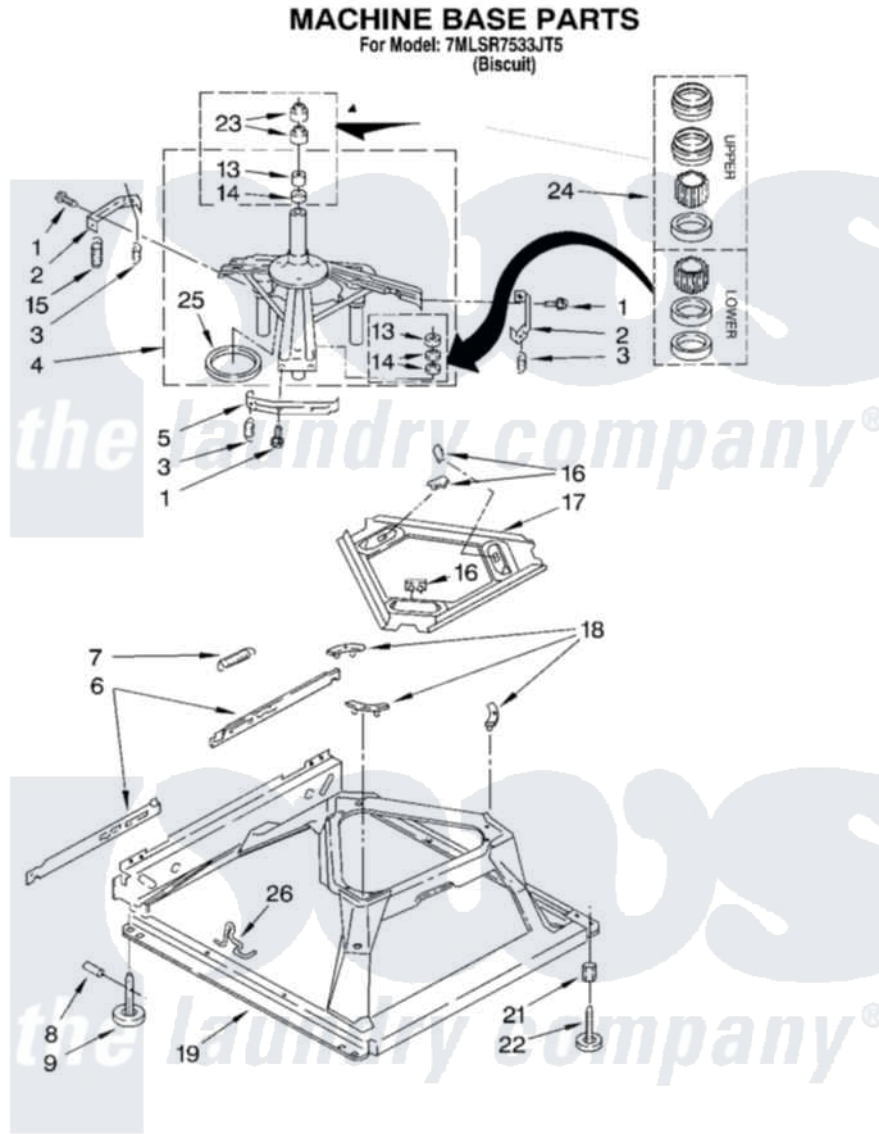

Whirlpool 7MLSR7533JT5 04 - MACHINE BASE PARTS

8179993

7

Whirlpool [Residential Whirlpool 7MLSR7533JT5 Washer Parts](#) Parts Diagram 04 - MACHINE BASE PARTS
Click on the part number to view part

Item	Original Part Number	Replaced By	Status	Part Description
1	3400076			Screw, Bracket Mounting
2	64067			Bracket, Spring Outer
3	63907			Spring, Suspension
4	3362087	280184		Support
5	64065			Bracket, Spring Outer
6	63466			Link, Leveling Mechanism
7	62597	8316845		Spring
8	62837			Pin, Knurled
9	62596	285244		Feet-Leveling
13	3347047	8546455		Bearing, Centerpost
14	357409	359449		Seal, Agitator Shaft
15	388492	W10250667		Spring, Counterweight
16	62568	285219		Pad
17	3946509			Plate, Suspension
18	3363660	285744		Pad
19	3946512	285771		Base

21	3359452		Nut, Lock
22	389102	W10001130	Foot, Leveling
23	356934	8577376	Seal, Centerpost
24	285203		Centerpost Bearing Kit
25	63134		Ring, Sound Deadening
26	63806	W10145155	Retainer, Suspension Spring