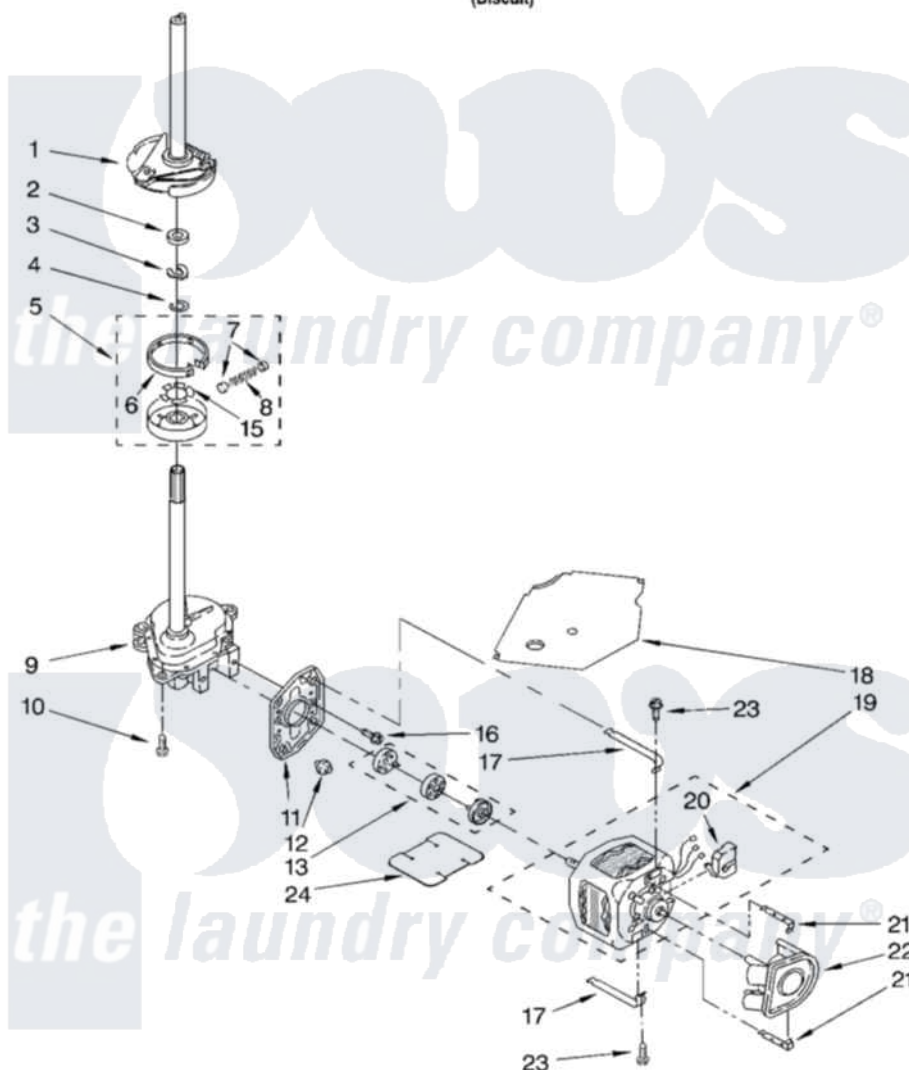

Whirlpool 7MLSR7533JT5 05 - BRAKE, CLUTCH, GEARCASE, MOTOR AND PUMP PARTS

BRAKE, CLUTCH, GEARCASE, MOTOR AND PUMP PARTS

For Model: 7MLSR7533JT5
(Biscuit)

8

8179993

Whirlpool [Residential Whirlpool 7MLSR7533JT5 Washer Parts](#) Parts Diagram 05 - BRAKE, CLUTCH, GEARCASE, MOTOR AND PUMP PARTS

[Click on the part number to view part](#)

Item	Original Part Number	Replaced By	Status	Part Description
1	388952	285792		Basketdrive
2	63292			Washer, Spin Tube Thrust
3	62697	W10080230		Ring, Spin Tube Support
4	63283	285353		Ring
5	3951311	285785		Clutch
6	3951308	285790		Lining
7	62646			Cap, Clutch Spring
8	3946792			Spring And Damper Assembly
9	8532118	3360629		Gearcase
10	3357334	3400516		Screw Anti-Rattle
11	62611			Plate, Motor Mount To Gearcase
12	62691			Grommet, Motor
13	285753	285753A		Coupling
15	3355454			Clip, Main Drive

16	3400516		Screw Anti-Rattle
17	3349637	W10086010	Retainer, Motor
18	3362089		Shield, Tub To Motor
19	8528157	661600	Motor, Main Drive
20	3952056		Switch, Main Drive Motor
21	62700	8546127	Retainer, Pump
22	3363394		Pump
23	3387485	273556	Screw, 10-16 X 5/8
24	8316060		Shield, Tub To Motor