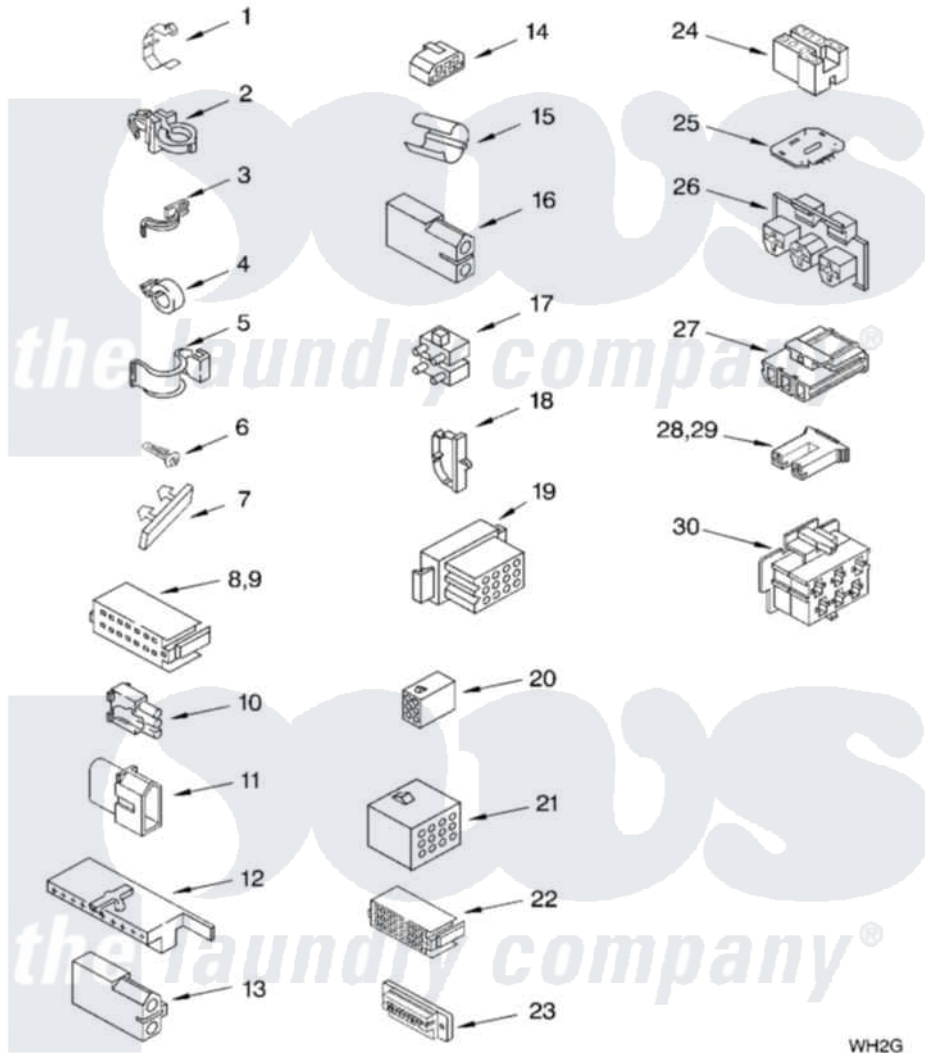

# Whirlpool 7MLSR7533JT5 06 - WIRING HARNESS PARTS

## WIRING HARNESS PARTS

For Model: 7MLSR7533JT5  
(Biscuit)

WH2G

8179993

9

Whirlpool [Residential Whirlpool 7MLSR7533JT5 Washer Parts](#) Parts Diagram 06 - WIRING HARNESS PARTS

[Click on the part number to view part](#)

Item	Original Part Number	Replaced By	Status	Part Description
1	<a href="#">3349557</a>			Retainer, Harness
2	388498		Not Available	Clip, Harness
3	3347812	<a href="#">8528351</a>		Clip
4	3352501	<a href="#">8559320</a>		Restraint, Hose
5	<a href="#">90016</a>			Clip, Pressure Switch Hose
6	3390496	<a href="#">8281256</a>		Clip, Harness
7	<a href="#">389379</a>			Retainer, Side To Feature Panel
8	<a href="#">352090</a>			Timer, Block Disconnect
9	<a href="#">352089</a>			Timer, Block Disconnect
10	<a href="#">62889</a>			Receptacle, Terminal
11	<a href="#">353424</a>			Plug, Terminal
12	<a href="#">62505</a>			Block, Disconnect
13	3348075			Block, Disconnect (Motor 3 Speed) (Use Term. 94613 Or 94614)
14	<a href="#">3347243</a>			Block, Disconnect

15	<a href="#">63523</a>		Harness, Protector
16	<a href="#">717252</a>		Receptacle, Terminal
17	387566		Plug, Terminal (4-Way) (Power Cord) (Use M3 Screws)
18	<a href="#">3352944</a>		Clip, Harness
19	3390423	Not Available	Block, Disconnect (12-Way) (Timer) (Use Term. 94613)
20	3347730	Not Available	Receptacle, (6-Way) (Use Term. 94613)
21	388818		Plug, Terminal (12-Way) (Use Term. 94613 Or 94614)
22	3369366	Not Available	Timer, Block Disconnect (Black) (Amp) (Use Term. 3369365)
23	3349494		Connector, Etc
24	60687		Connector, Relay (Use Term. 308569)
25	3407125	<a href="#">3955728</a>	Control, Etc
26	3948617	<a href="#">2172937</a>	Connector
27	<a href="#">3360056</a>		Connector
28	<a href="#">3354925</a>		Block, Connector
29	<a href="#">3354926</a>		Block, Connector
30	3948615	Not Available	Connector (T.P.A.) (6-Circuit) (Temp. Switch) (Use Term. 3948619 OR 3948620.)