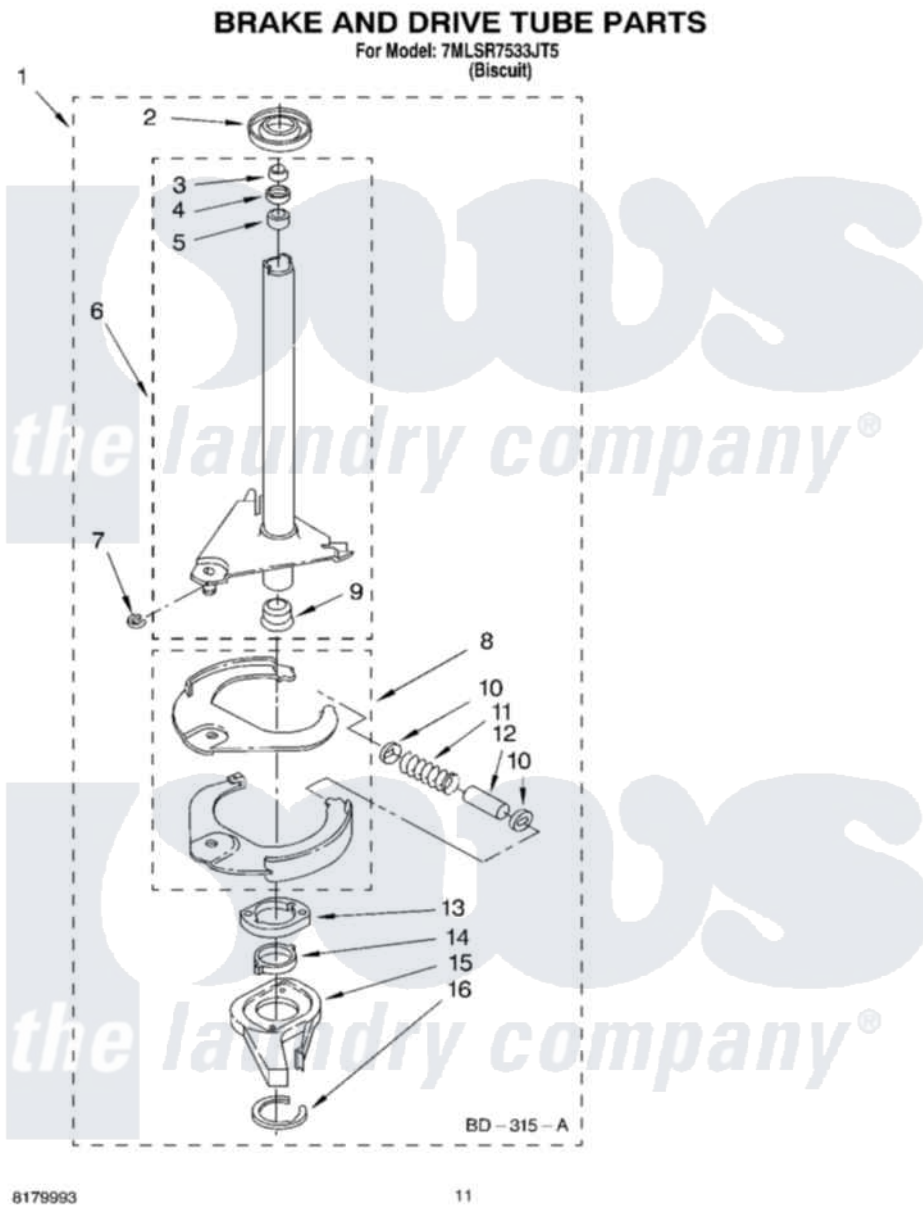

Whirlpool 7MLSR7533JT5 07 - BRAKE AND DRIVE TUBE PARTS

8179993

11

Whirlpool Residential Whirlpool 7MLSR7533JT5 Washer Parts Parts Diagram 07 - BRAKE AND DRIVE TUBE PARTS
Click on the part number to view part

Item	Original Part Number	Replaced By	Status	Part Description
1	388952	285792		Basketdrive
2	62658			Ring, Thrust
3	91939			Seal, Shaft
4	356427			Seal, Spin Pinion
5	356937			Spacer, Drive Tube
6	64027	64208		Tube-Spin
7	64035	W10083190		Ring, Retaining
8	64232	285438		Shoe-Brake
9	62703	8546462		"T" Bearing, Spin Tube
10	62648	285658		Sleeve
11	387806		Not Available	Spring, Brake
12	62909	285658		Sleeve
13	63023	8546461		Cam, Brake Release
14	63022			Sleeve, Cam
15	64194	285790		Lining
16	90368	W10083200		Ring, Retaining

" N/A

Not Available

FOLLOWING PARTS NOT
ILLUSTRATED

" [285208](#)

Lubricant