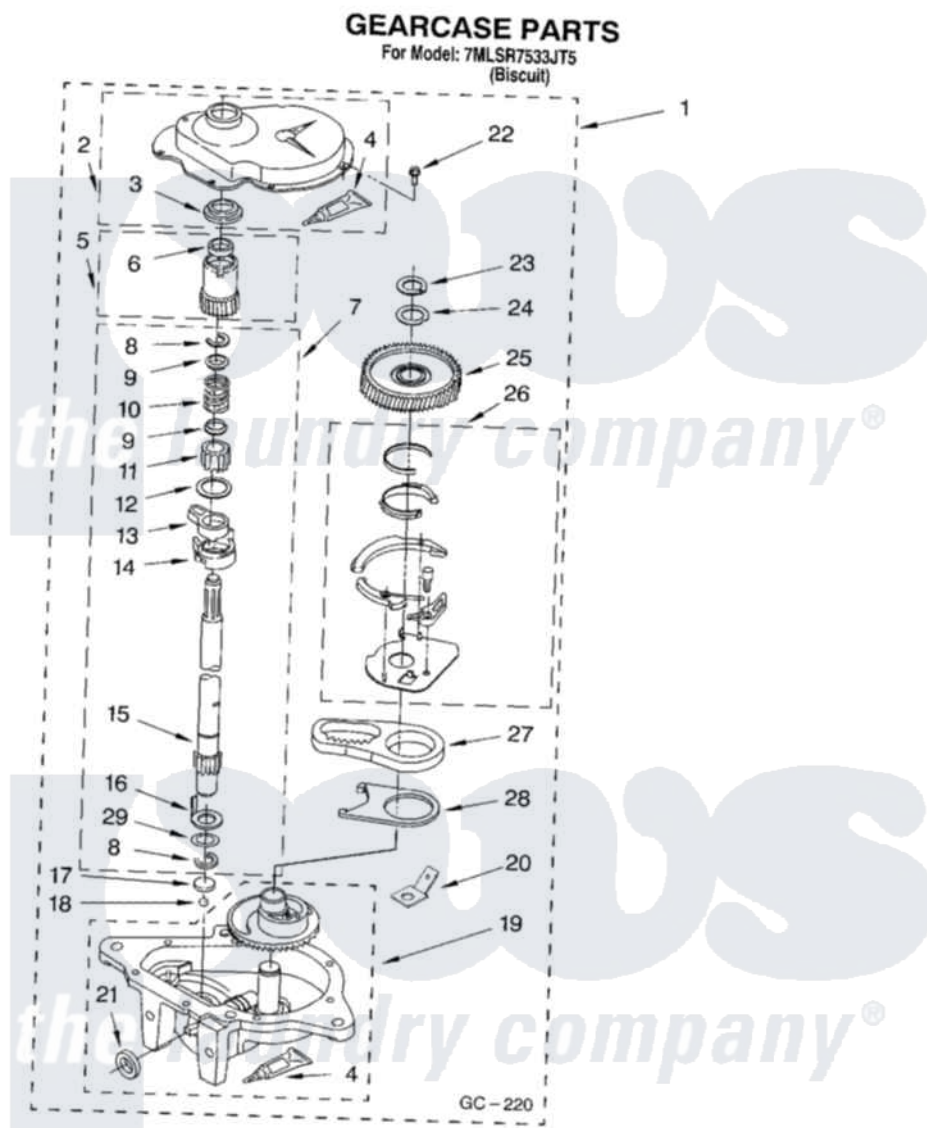

Whirlpool 7MLSR7533JT5 08 - GEARCASE PARTS

12

8179993

Whirlpool [Residential Whirlpool 7MLSR7533JT5 Washer Parts](#) Parts Diagram 08 - GEARCASE PARTS
Click on the part number to view part

Item	Original Part Number	Replaced By	Status	Part Description
1	8532118	3360629		Gearcase
2	285202			Cover, Gearcase
3	3349985			Seal, Gearcase Cover
4	285195			Sealer Sealer, Gasket
5	63320	285362		Gear and Pinion
6	356427			Seal, Spin Pinion
7	389387			Shaft, Agitator
8	90369		Not Available	Ring, Retaining (2)
9	62677			Retainer, Spring
10	62676			Spring, Agitator
11	63273	285509		Shaft, Agitator
12	62619			Washer, Agitator Gear
13	62580	285206		Cam-Agitator
14	62581	285206		Cam-Agitator
15	285509			Shaft, Agitator
16	62618			Washer, Cam Thrust

17	16018	285205	Bearing
18	85529	285205	Bearing
19	389230	285515	Gearcase
20	3949116	Not Available	BLOCK TAB, TERMINAL
21	285352		Seal Kit, Thrust Plug
22	3351614		Screw, Gearcase Cover Mounting
23	3362552	285765	Ring-Retrn
24	285735	285766	Washer Kit, Thrust
25	62570	285362	Gear and Pinon
26	388253	999516	Shelf-Glas
27	3349296	8546456	Rack, Connecting
28	62621		Actuator, Shift
29	388815		Washer, Intermediate 1 3976263 Miscellaneous Parts Bag 2 3976300 Washer, Inlet Hose 3 3366913 Clamp, Hose