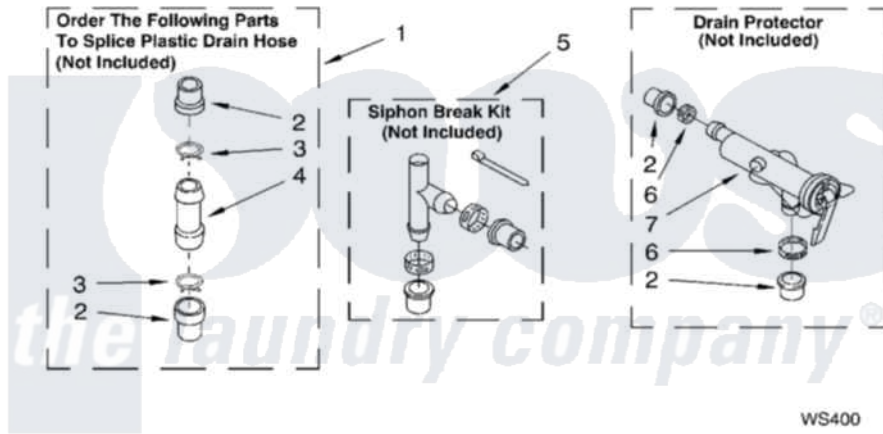

WATER SYSTEM PARTS

For Model: 7MLSR7533JT5
(Biscuit)

8179993

13

Whirlpool [Residential Whirlpool 7MLSR7533JT5 Washer Parts](#) Parts Diagram 09 - WATER SYSTEM PARTS
Click on the part number to view part

Item	Original Part Number	Replaced By	Status	Part Description
1	285442			Water System Parts
2	285321			Water System Parts
3	370447	285655		Clamp, Hose
4	16272			Connector, Straight
5	285320			Water System Parts
6	65349	285655		Clamp, Hose
7	367031			Water System Parts