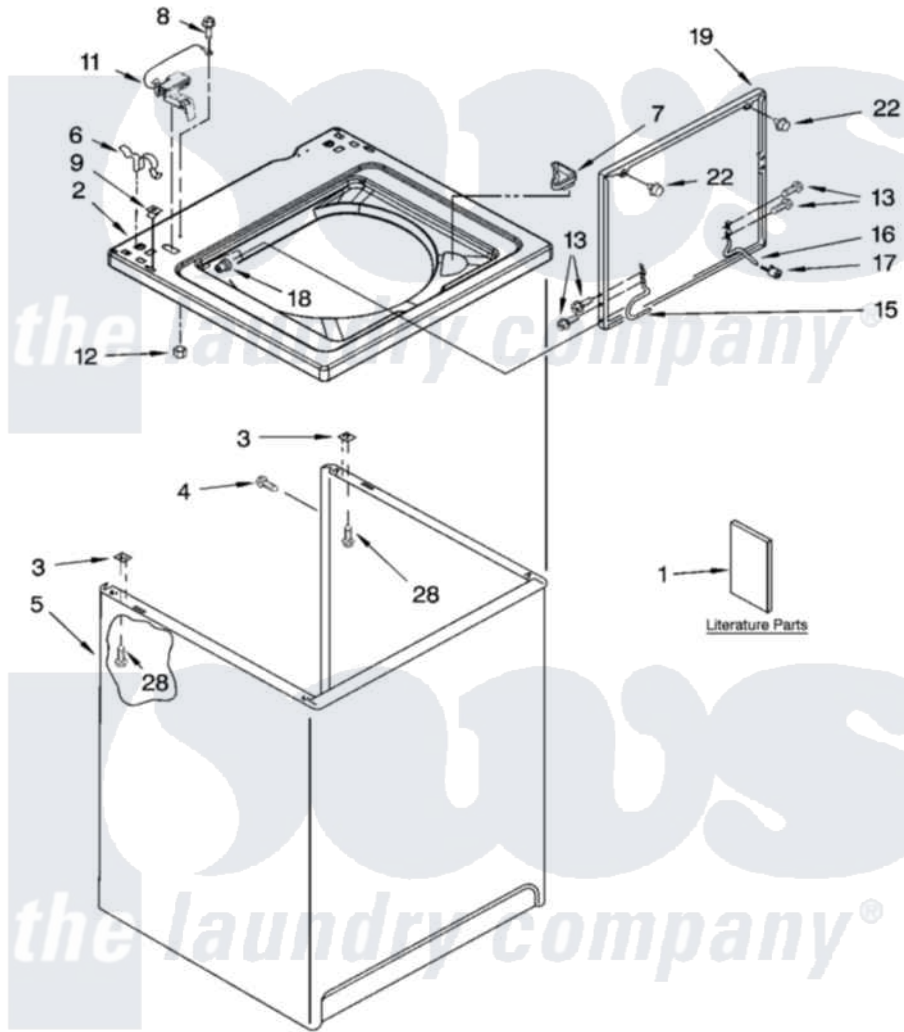

Whirlpool 7MLSR7533JT6 01 - TOP AND CABINET PARTS

TOP AND CABINET PARTS

For Model: 7MLSR7533JT6
(Biscuit)

AUTOMATIC
WASHER

10-03 Litho in U.S.A. (drd)

1

Part No. 8180136

Whirlpool [Residential Whirlpool 7MLSR7533JT6 Washer Parts](#) Parts Diagram 01 - TOP AND CABINET PARTS

[Click on the part number to view part](#)

Item	Original Part Number	Replaced By	Status	Part Description
1	LIT3954763		Not Available	Literature Parts (Installation Instructions)
"	LIT8539772		Not Available	Literature Parts (Energy Guide (Mexico))
"	LIT8539737		Not Available	Literature Parts (Use & Care Guide)
"	LIT8543288		Not Available	Literature Parts (Wiring Diagram)
2	8318066			Top
3	62750			Spacer, Cabinet To Top (4)
4	3357011	308685		Side Trim)
5	3954357			Cabinet
6	62780			Clip, Top And Cabinet And Rear Panel
7	3362952			Dispenser, Bleach
8	3351614			Screw, Gearcase Cover Mounting
9	357213			Nut, Push-In
11	8318084			Switch, Lid

12	3400901	680762	Nut
13	3351355	W10119828	Screw, Lid Hinge Mounting
15	8318088		Hinge, Lid
16	54583		Hinge, Lid
17	19119		Bumper, Lid Hinge
18	21258		Bearing, Lid Hinge
19	8557514	3957618	Lid
22	9724509		Bumper, Lid
28	3390631		Screw, 10-16 X 3/8