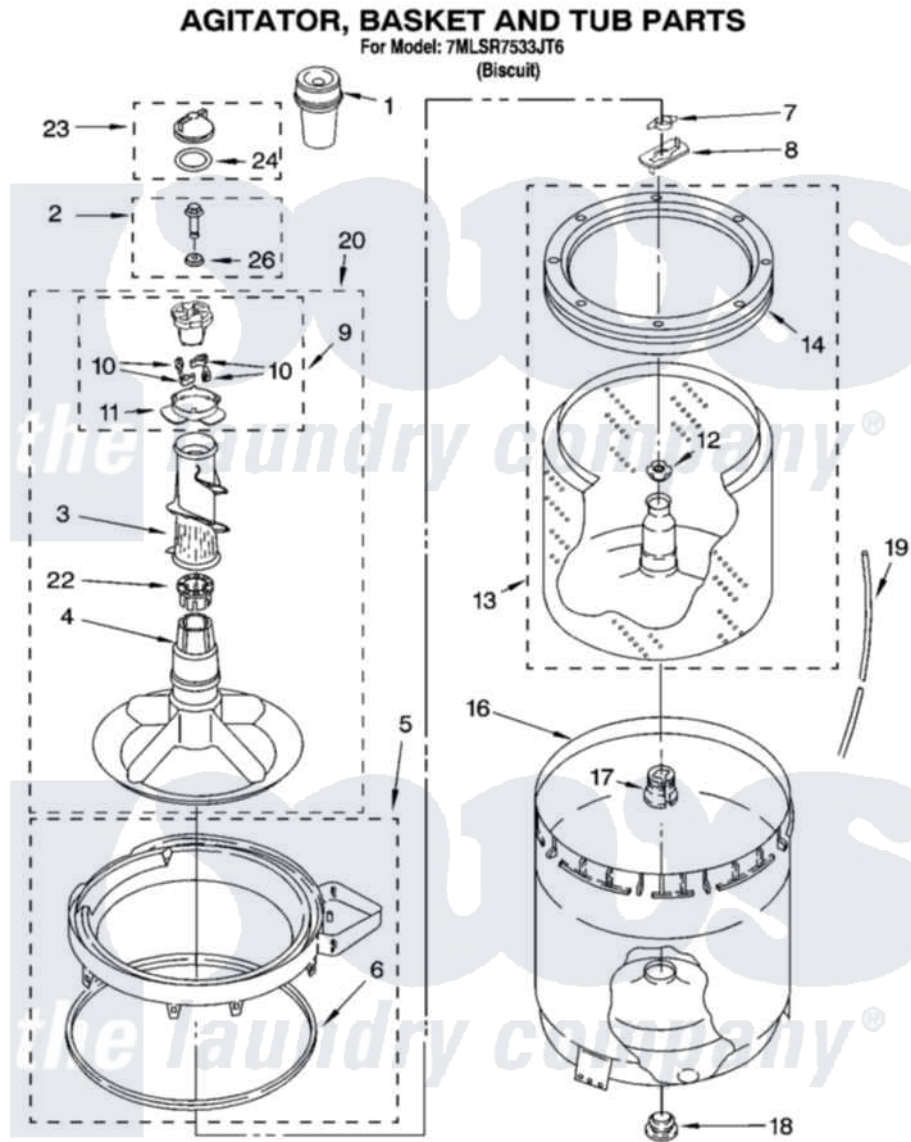

Whirlpool 7MLSR7533JT6 03 - AGITATOR, BASKET AND TUB PARTS

8180136

5

Whirlpool Residential Whirlpool 7MLSR7533JT6 Washer Parts Parts Diagram 03 - AGITATOR, BASKET AND TUB PARTS

[Click on the part number to view part](#)

Item	Original Part Number	Replaced By	Status	Part Description
1	63580			Dispenser, Fabric Softener
2	358237			Screw And Washer
3	3363003			Mover, Clothes
4	3951632			Agitator
5	8528150	W10445870		Ring-Tub
6	3976308			Gasket, Tub Ring
7	3354845			Clip, Agitator
8	3355921	8543666		Washer, Agitator
9	3951682	285809		Cam-Agitator
10	3366877	80040		Dog-Agitator
11	3952374			Bearing, Driven Cam
12	21366			Nut, Spanner
13	8526017	W10389329		Clothes Container, Assembly
14	8519788	387240		Ring, Balance
16	63849			Strain Relief, Power Cord
17	389140			Tub Block, Basket Drive

18	383727		Gasket, Centerpodt
19	3347780	353244	Hose, Pressure Switch
20	3951744		Agitator Assembly
22	3951608		Spacer, Thrust
23	3354733	W10074580	Cap, Barrier
24	3348855	W10072840	Fabric Softener
26	3949550		Washer