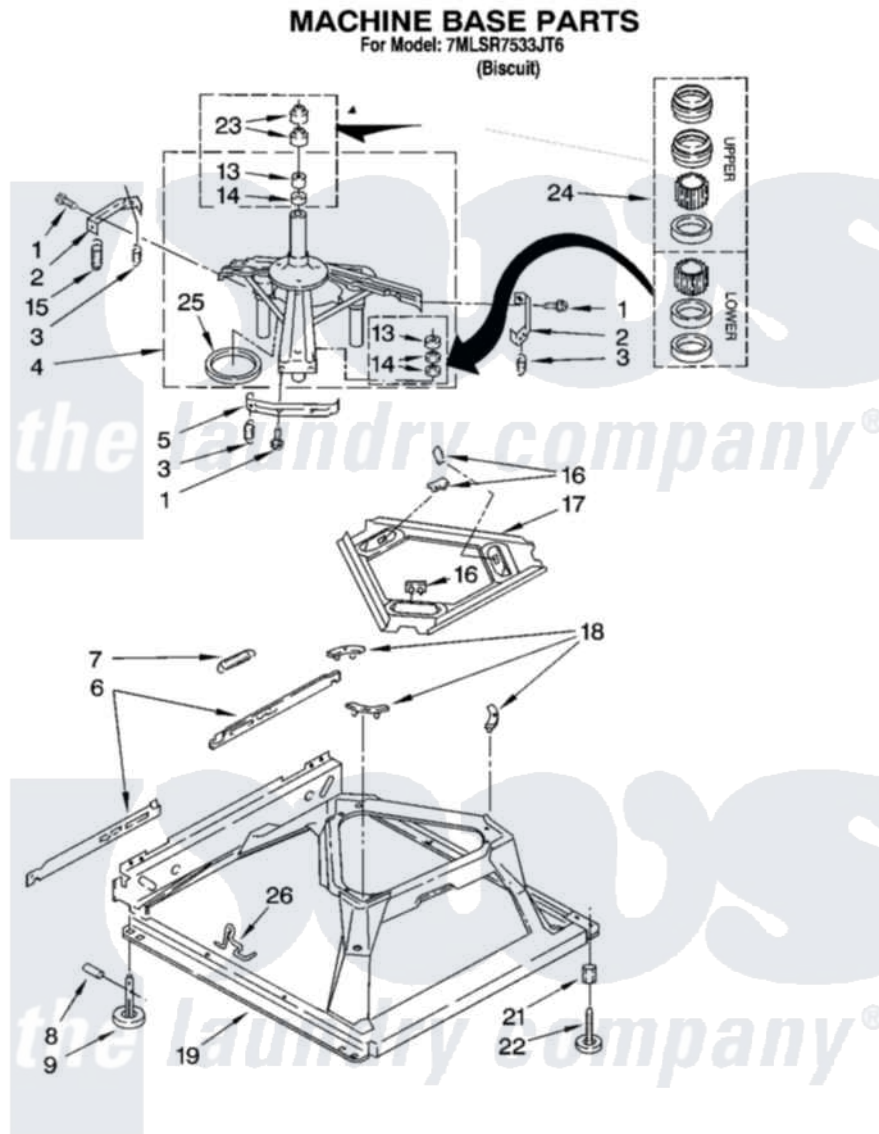

Whirlpool 7MLSR7533JT6 04 - MACHINE BASE PARTS

8180136

7

Whirlpool [Residential Whirlpool 7MLSR7533JT6 Washer Parts](#) Parts Diagram 04 - MACHINE BASE PARTS
Click on the part number to view part

Item	Original Part Number	Replaced By	Status	Part Description
1	3400076			Screw, Bracket Mounting
2	64067			Bracket, Spring Outer
3	63907			Spring, Suspension
4	3362087	280184		Support
5	64065			Bracket, Spring Outer
6	63466			Link, Leveling Mechanism
7	62597	8316845		Spring
8	62837			Pin, Knurled
9	62596	285244		Feet-Leveling
13	3347047	8546455		Bearing, Centerpost
14	357409	359449		Seal, Agitator Shaft
15	388492	W10250667		Spring, Counterweight
16	62568	285219		Pad
17	3946509			Plate, Suspension
18	3363660	285744		Pad
19	3946512	285771		Base

21	3359452		Nut, Lock
22	389102	W10001130	Foot, Leveling
23	356934	8577376	Seal, Centerpost
24	285203		Centerpost Bearing Kit
25	63134		Ring, Sound Deadening
26	63806	W10145155	Retainer, Suspension Spring