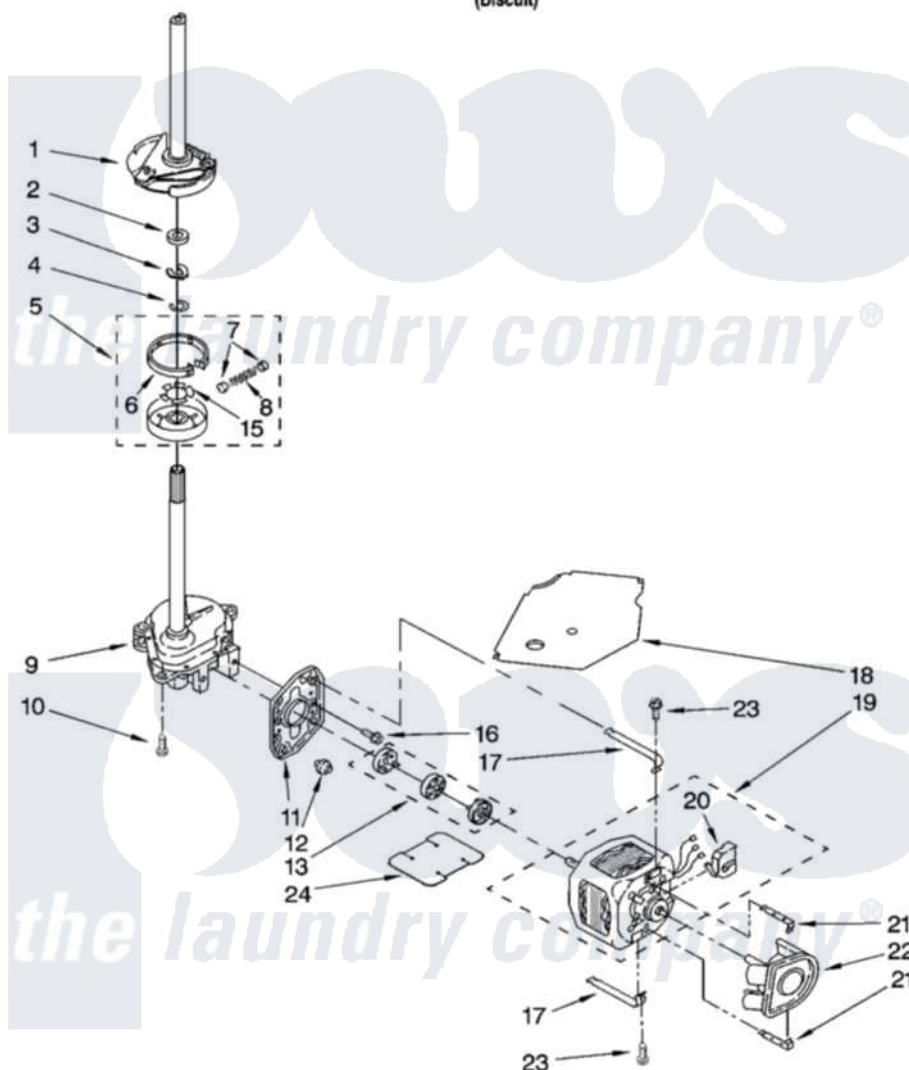

# Whirlpool 7MLSR7533JT6 05 - BRAKE, CLUTCH, GEARCASE, MOTOR AND PUMP PARTS

## BRAKE, CLUTCH, GEARCASE, MOTOR AND PUMP PARTS

For Model: 7MLSR7533JT6  
(Biscuit)

8

8180136

Whirlpool [Residential Whirlpool 7MLSR7533JT6 Washer Parts](#) Parts Diagram 05 - BRAKE, CLUTCH, GEARCASE, MOTOR AND PUMP PARTS

[Click on the part number to view part](#)

Item	Original Part Number	Replaced By	Status	Part Description
1	388952	<a href="#">285792</a>		Basketdrive
2	<a href="#">63292</a>			Washer, Spin Tube Thrust
3	62697	<a href="#">W10080230</a>		Ring, Spin Tube Support
4	63283	<a href="#">285353</a>		Ring
5	3951311	<a href="#">285785</a>		Clutch
6	3951308	<a href="#">285790</a>		Lining
7	<a href="#">62646</a>			Cap, Clutch Spring
8	<a href="#">3946792</a>			Spring And Damper Assembly
9	8532118	<a href="#">3360629</a>		Gearcase
10	3357334	<a href="#">3400516</a>		Screw Anti-Rattle
11	<a href="#">62611</a>			Plate, Motor Mount To Gearcase
12	<a href="#">62691</a>			Grommet, Motor
13	285753	<a href="#">285753A</a>		Coupling
15	<a href="#">3355454</a>			Clip, Main Drive

16	<a href="#">3400516</a>		Screw Anti-Rattle
17	3349637	<a href="#">W10086010</a>	Retainer, Motor
18	<a href="#">3362089</a>		Shield, Tub To Motor
19	8528157	<a href="#">661600</a>	Motor, Main Drive
20	<a href="#">3952056</a>		Switch, Main Drive Motor
21	<a href="#">8546127</a>		Retainer, Pump
22	<a href="#">3363394</a>		Pump
23	3387485	<a href="#">273556</a>	Screw, 10-16 X 5/8
24	<a href="#">8316060</a>		Shield, Tub To Motor