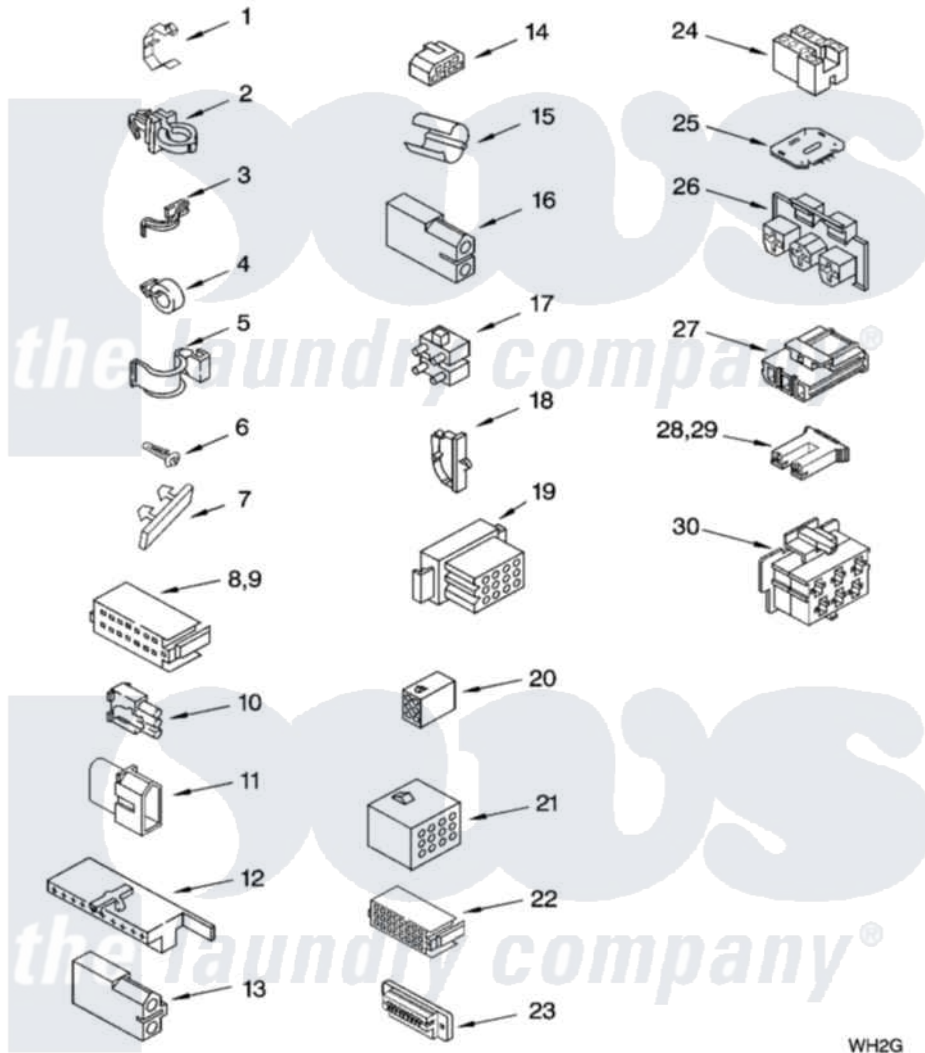

# Whirlpool 7MLSR7533JT6 06 - WIRING HARNESS PARTS

## WIRING HARNESS PARTS

For Model: 7MLSR7533JT6  
(Biscuit)

WH2G

8180136

9

Whirlpool [Residential Whirlpool 7MLSR7533JT6 Washer Parts](#) Parts Diagram 06 - WIRING HARNESS PARTS  
Click on the part number to view part

Item	Original Part Number	Replaced By	Status	Part Description
1	<a href="#">3349557</a>			Retainer, Harness
2	388498		Not Available	Clip, Harness
3	3347812	<a href="#">8528351</a>		Clip
4	3352501	<a href="#">8559320</a>		Restraint, Hose
5	<a href="#">90016</a>			Clip, Pressure Switch Hose
6	3390496	<a href="#">8281256</a>		Clip, Harness
7	<a href="#">389379</a>			Retainer, Side To Feature Panel
8	<a href="#">352090</a>			Timer, Block Disconnect
9	<a href="#">352089</a>			Timer, Block Disconnect
10	<a href="#">62889</a>			Receptacle, Terminal
11	<a href="#">353424</a>			Plug, Terminal
12	<a href="#">62505</a>			Block, Disconnect
13	3348075			Block, Disconnect (Motor 3 Speed) (Use Term. 94613 Or 94614)
14	<a href="#">3347243</a>			Block, Disconnect

15	<a href="#">63523</a>		Harness, Protector
16	<a href="#">717252</a>		Receptacle, Terminal
17	387566		Plug, Terminal (4-Way) (Power Cord) (Use M3 Screws)
18	<a href="#">3352944</a>		Clip, Harness
19	3390423	Not Available	Block, Disconnect (12-Way) (Timer) (Use Term. 94613)
20	3347730	Not Available	Receptacle, (6-Way) (Use Term. 94613)
21	388818		Plug, Terminal (12-Way) (Use Term. 94613 Or 94614)
22	3369366	Not Available	Timer, Block Disconnect (Black) (Amp) (Use Term. 3369365)
23	3349494		Connector, Etc
24	60687		Connector, Relay (Use Term. 308569)
25	3407125	<a href="#">3955728</a>	Control, Etc
26	3948617	<a href="#">2172937</a>	Connector
27	<a href="#">3360056</a>		Connector
28	<a href="#">3354925</a>		Block, Connector
29	<a href="#">3354926</a>		Block, Connector
30	3948615	Not Available	Connector (T.P.A.) (6-Circuit) (Temp. Switch) (Use Term. 3948619 OR 3948620.)